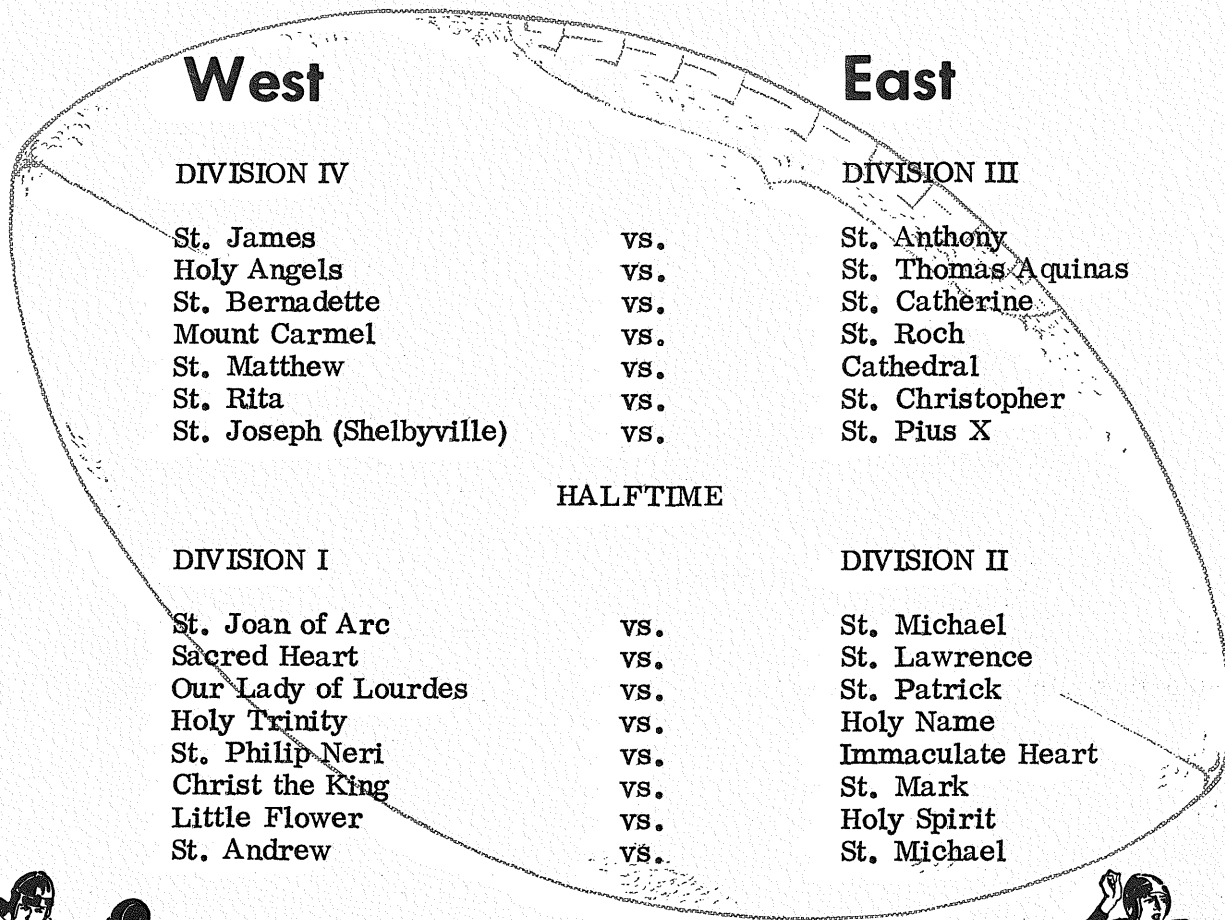

CATHOLIC YOUTH ORGANIZATION

FOOTBALL JAMBOREE AND FESTIVAL

SUNDAY, SEPTEMBER 14, 1958

JAMBOREE LINE-UP

CYO STADIUM

GATES OPEN FOR FESTIVAL AT 11:45 A. M.

KICK-OFF: 2:00 P.M.

ARCHDIOCESE OF INDIANAPOLIS

Archbishop Paul C. Schulte
Director General

Rev. John Elford
Director

Music by
Scecina Memorial High School Band
Mr. Sam Rhinesmith, Director