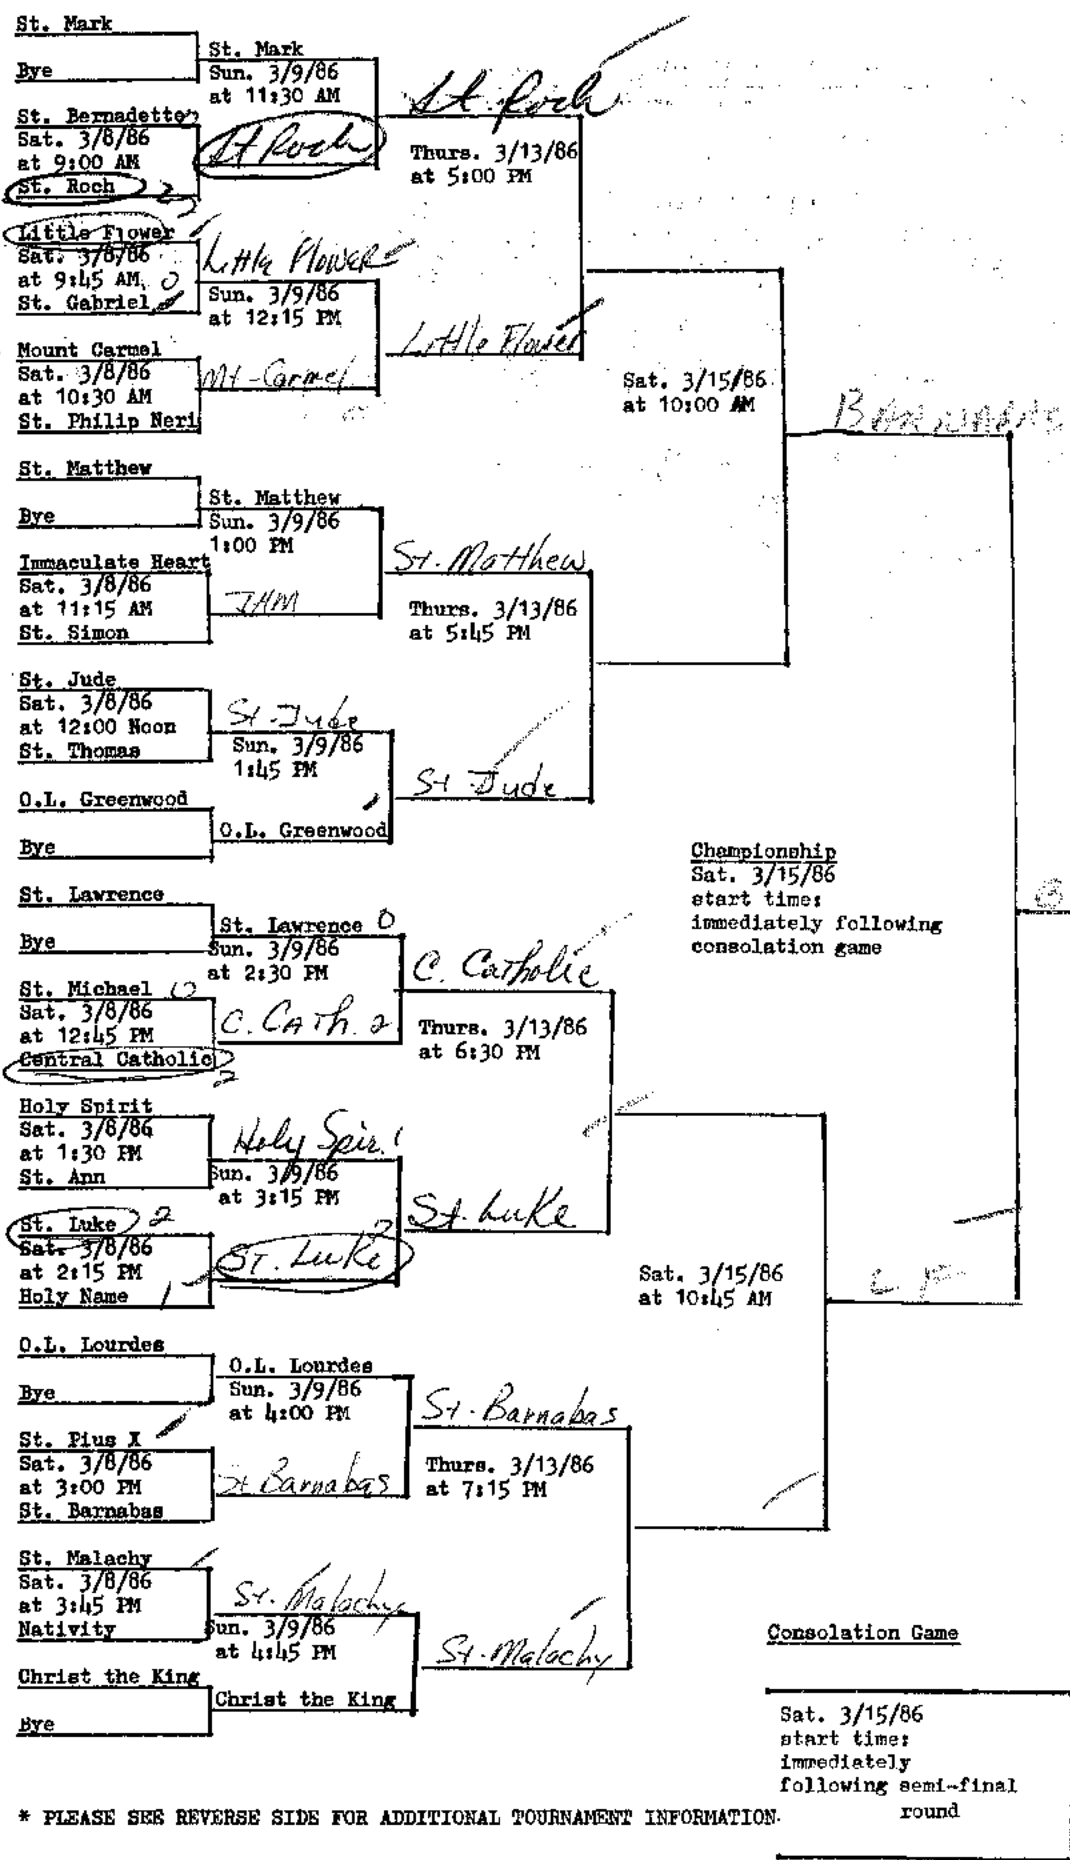

1986 CYD 56 "A" Girls' Volleyball Postseason Tournament

master

All games will be played at the Little Flower Gymnasium

* PLEASE SEE REVERSE SIDE FOR ADDITIONAL TOURNAMENT INFORMATION.

Special notes regarding CYO Volleyball Tournaments: