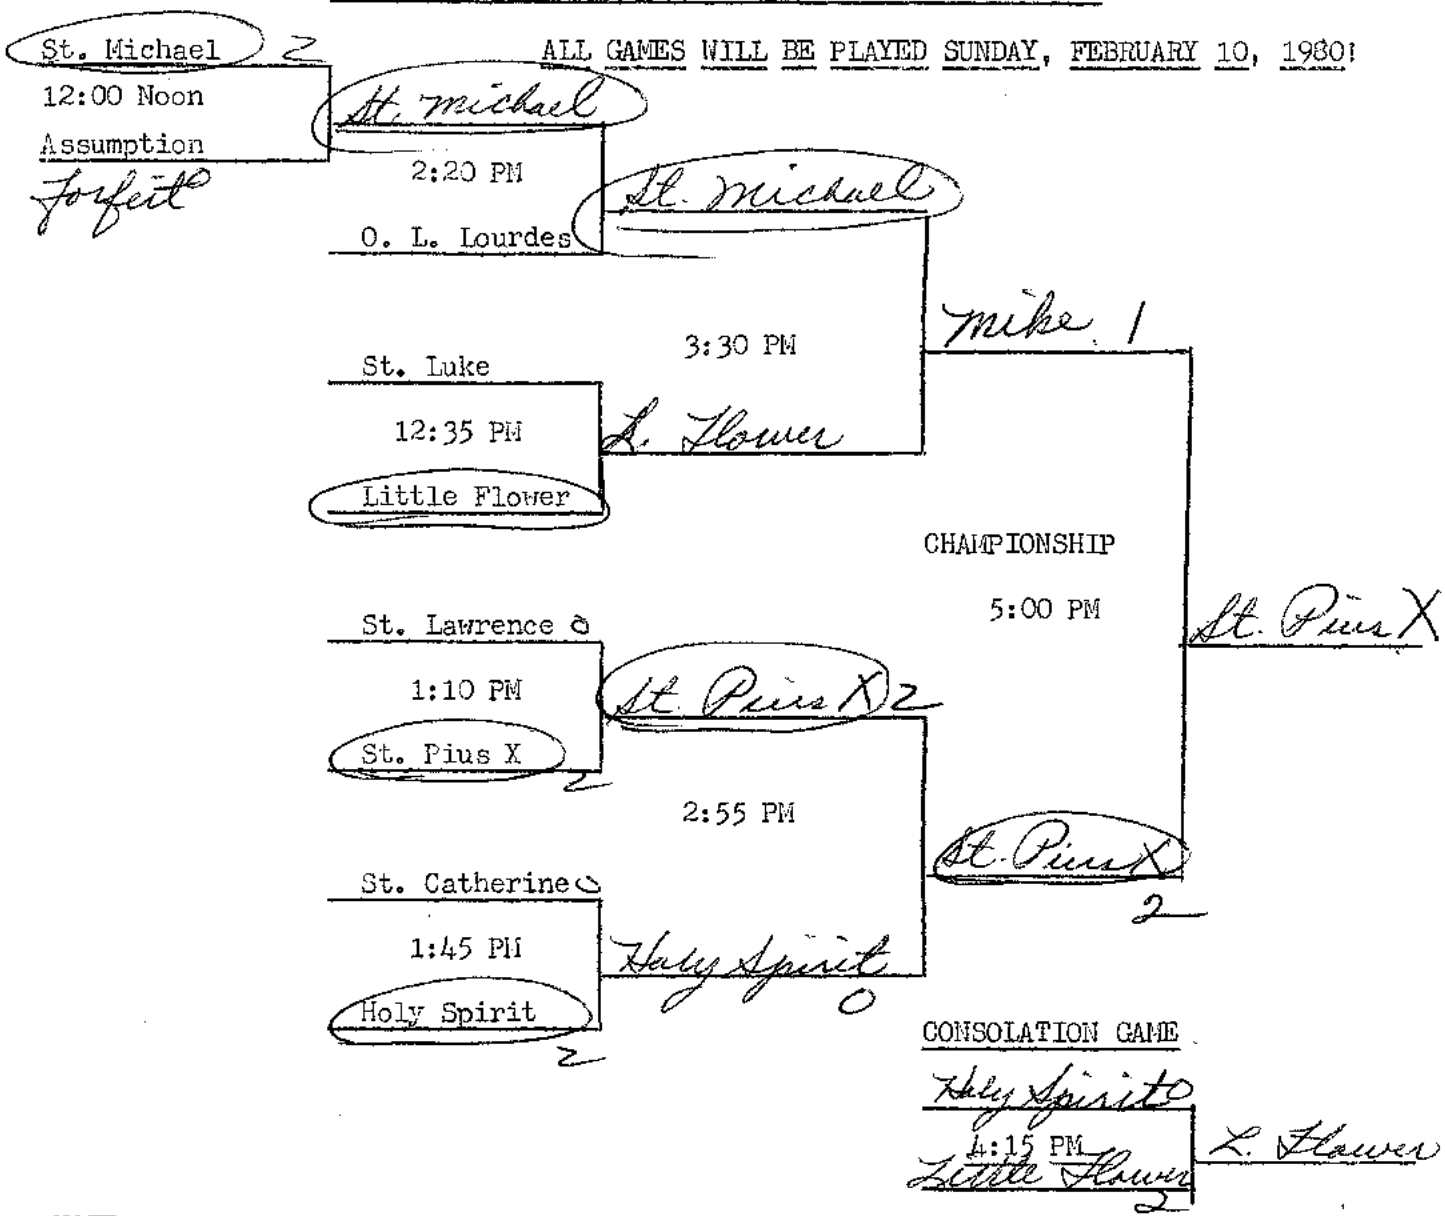

1980
CYO YOUTH COUNCIL JUNIOR VOLLEYBALL TOURNAMENT

ALL GAMES WILL BE PLAYED SUNDAY, FEBRUARY 10, 1980!

NOTE:

The 1980 CYO Junior Girls Youth Council Volleyball Tournament is scheduled at the Latin School this Sunday, February 10, 1980.

This Tournament is a single elimination tournament. ALL GAMES WILL BE PLAYED AT THE LATIN SCHOOL GYMNASIUM, 520 EAST STEVENS STREET.

Teams will follow the above schedule for the tournament. Four trophies will be presented to the final four teams.

SPECIAL NOTE:

ALL NINE TEAMS WILL PLAY ON SUNDAY, FEBRUARY 10, 1980. THANKS FOR YOUR PARTICIPATION.