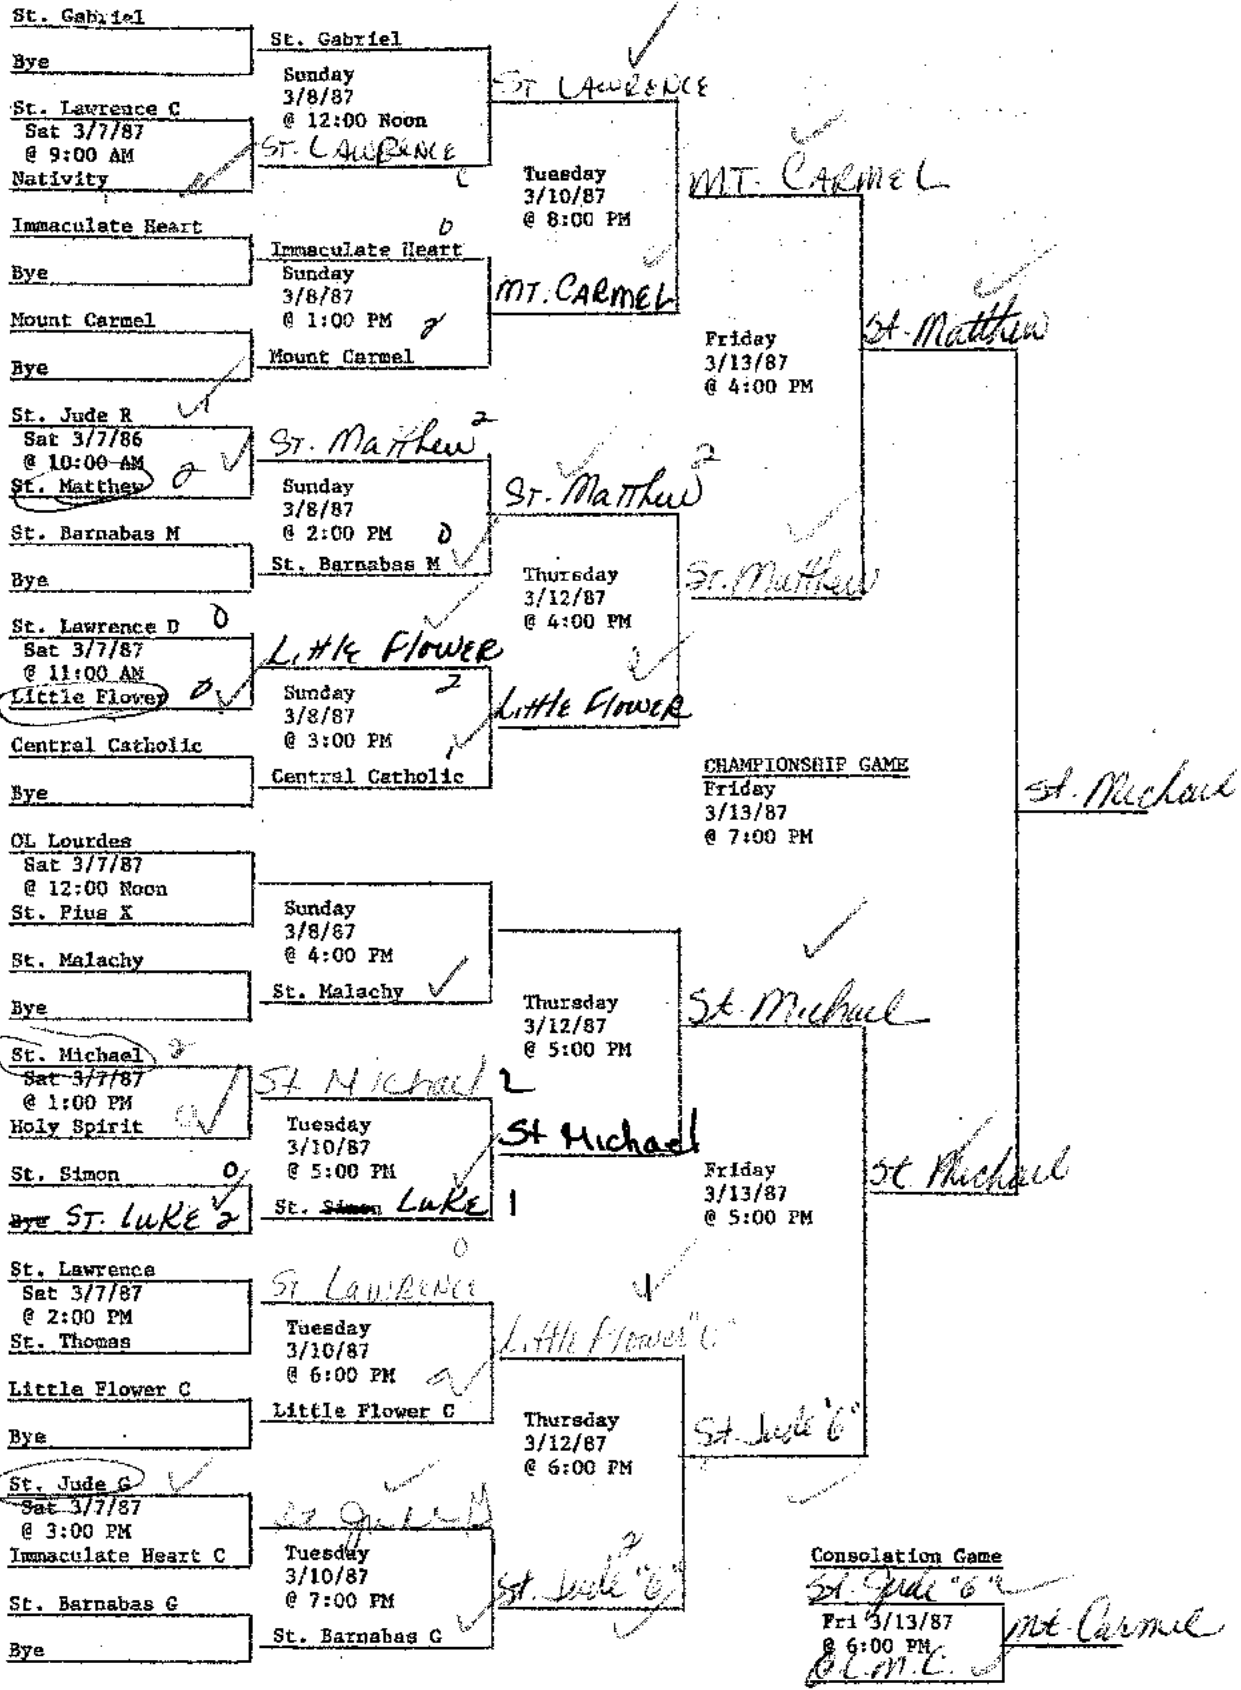

February 17, 1987

1987 CYO Cadet "B" Girls' Postseason Volleyball Tournament
(All Games Will Be Played At The OL Lourdes Gymnasium)

Please See Reverse Side For Additional Information!