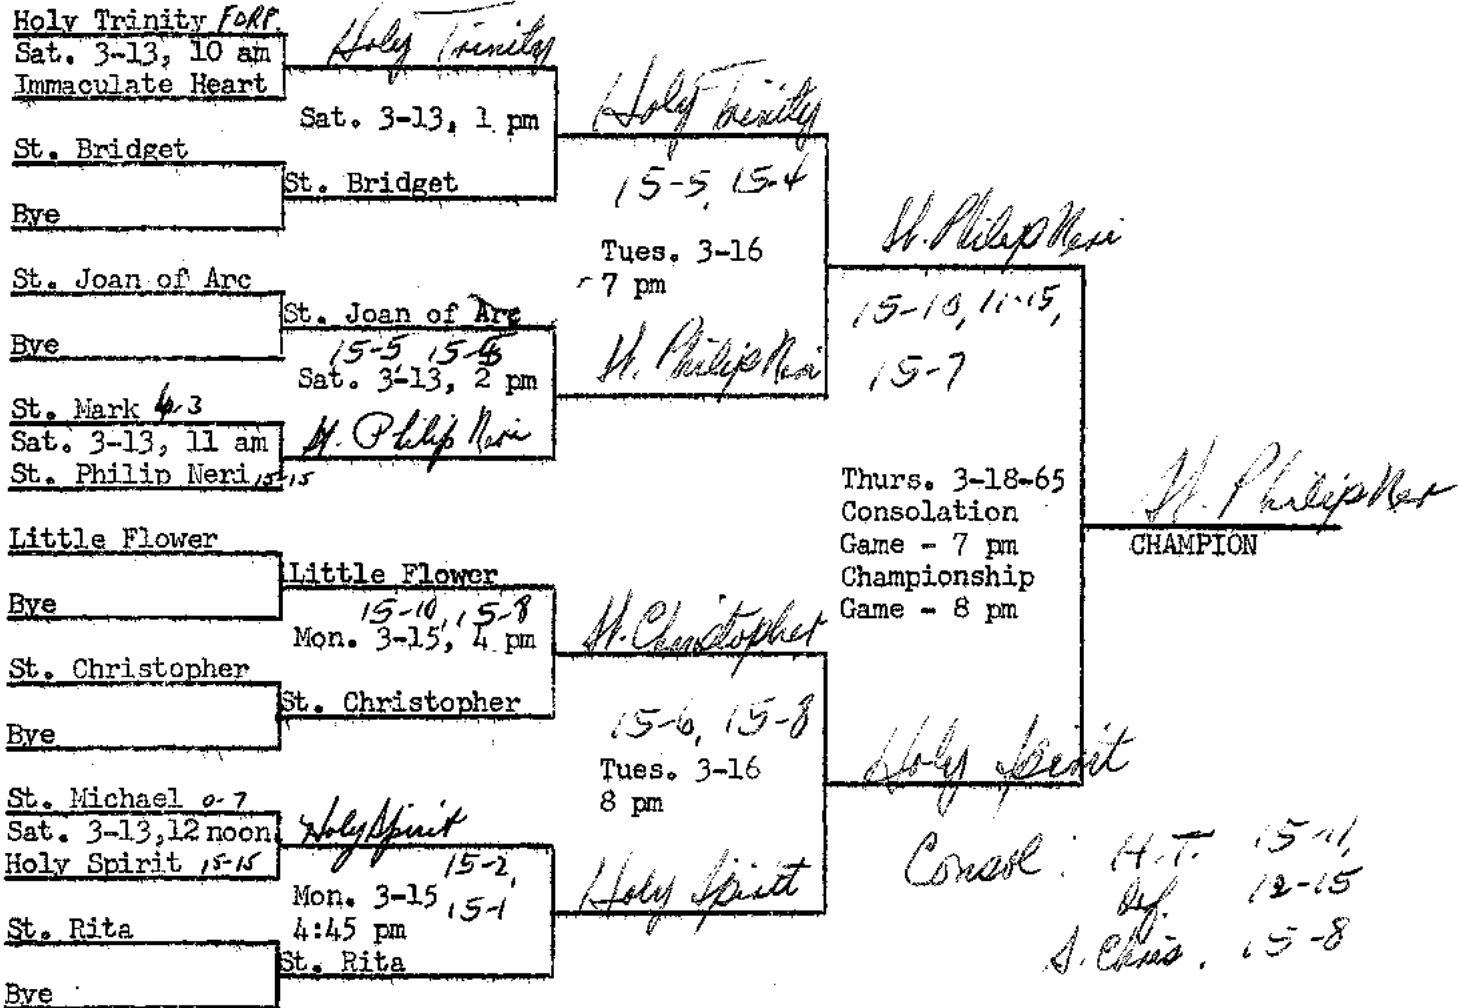

C.Y.O. CADET GIRLS' VOLLEYBALL TOURNAMENT

1965

All Matches Will Be Played At St. Philip Neri

Matches will be played on the same basis as during the regular season, with each team providing one official. Championship, Runner-up, Third Place and Fourth Place trophies will be presented on the final night of the tournament. C.Y.O. Volleyball Rules will apply for the tournament. Adult and student spectators are welcome.