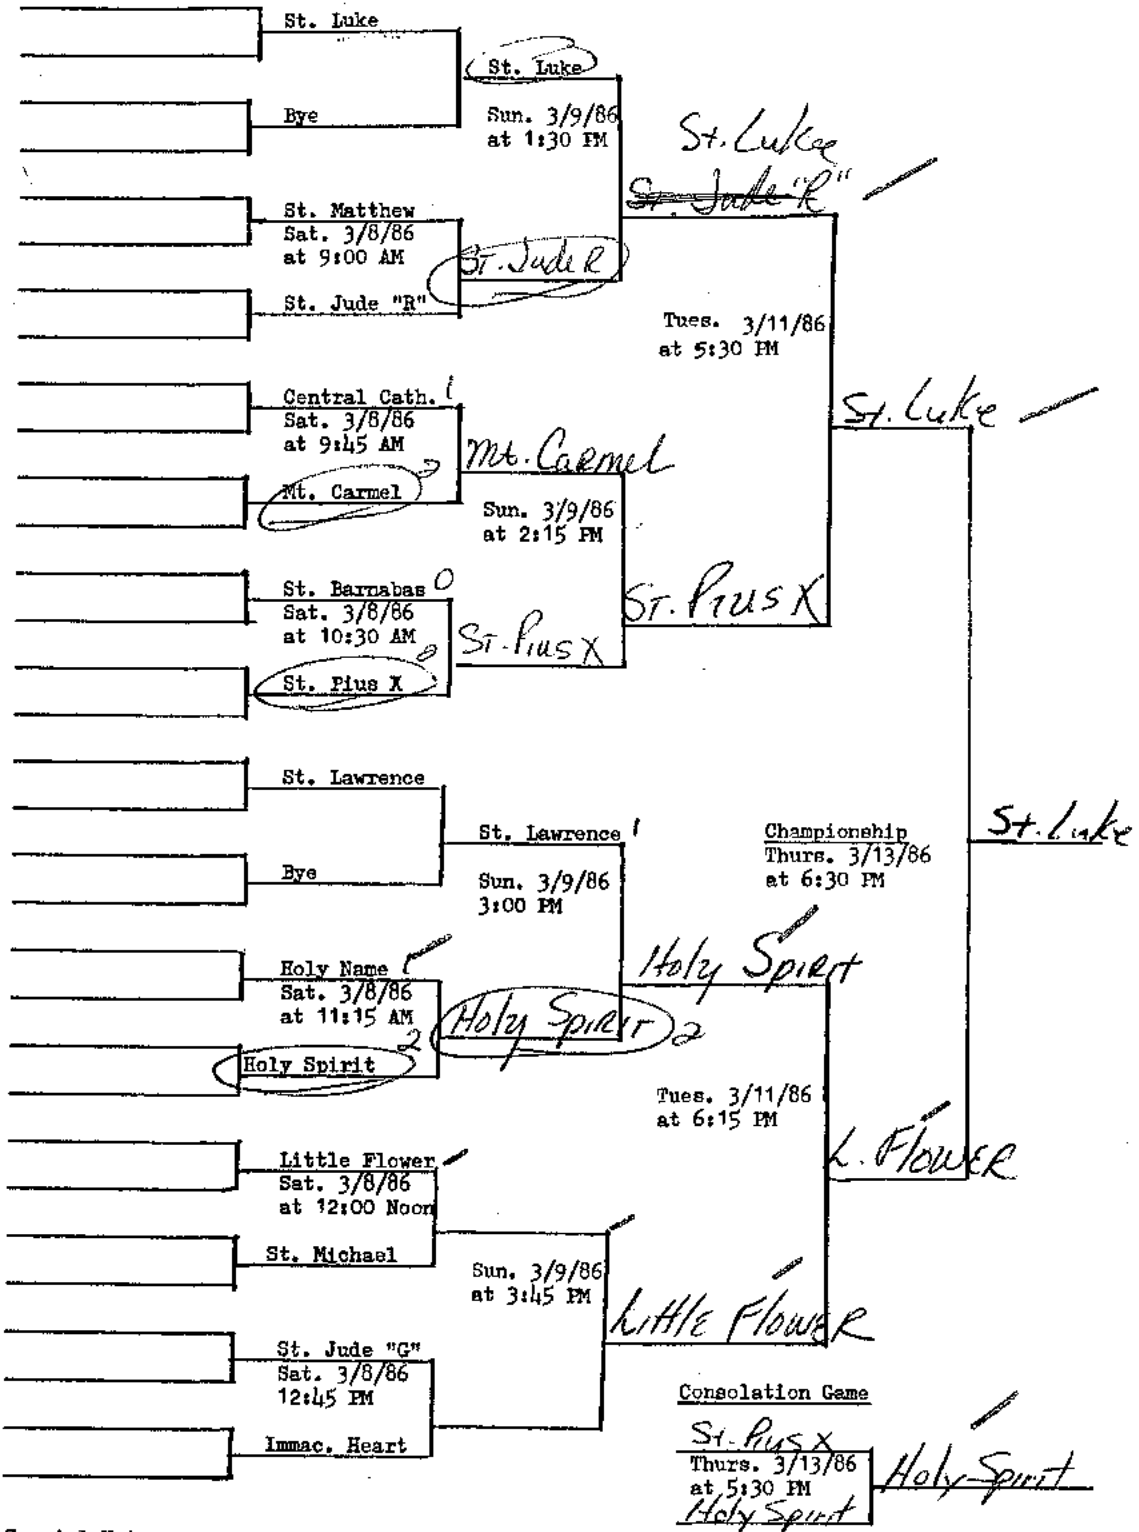

1986 CYO 56 "B" Girls' Volleyball Postseason Tournament

All games will be played at the CYO Youth Center Gymnasium

Master

Special Notes:

1. All schedules must be followed as printed.
2. Admission will be charged as follows: Adults $1.00, Grade School Children .75, Maximum Per Family $2.50.
3. Paid officials will only be used for the semi-final and final rounds. Volunteer officials are to be used in all other games. As usual, we ask you to call your scores to the CYO Office, 632-9311, following your games.
4. You must be ready to play 15 minutes prior to the scheduled start of your game. Only five minutes will be permitted between matches.