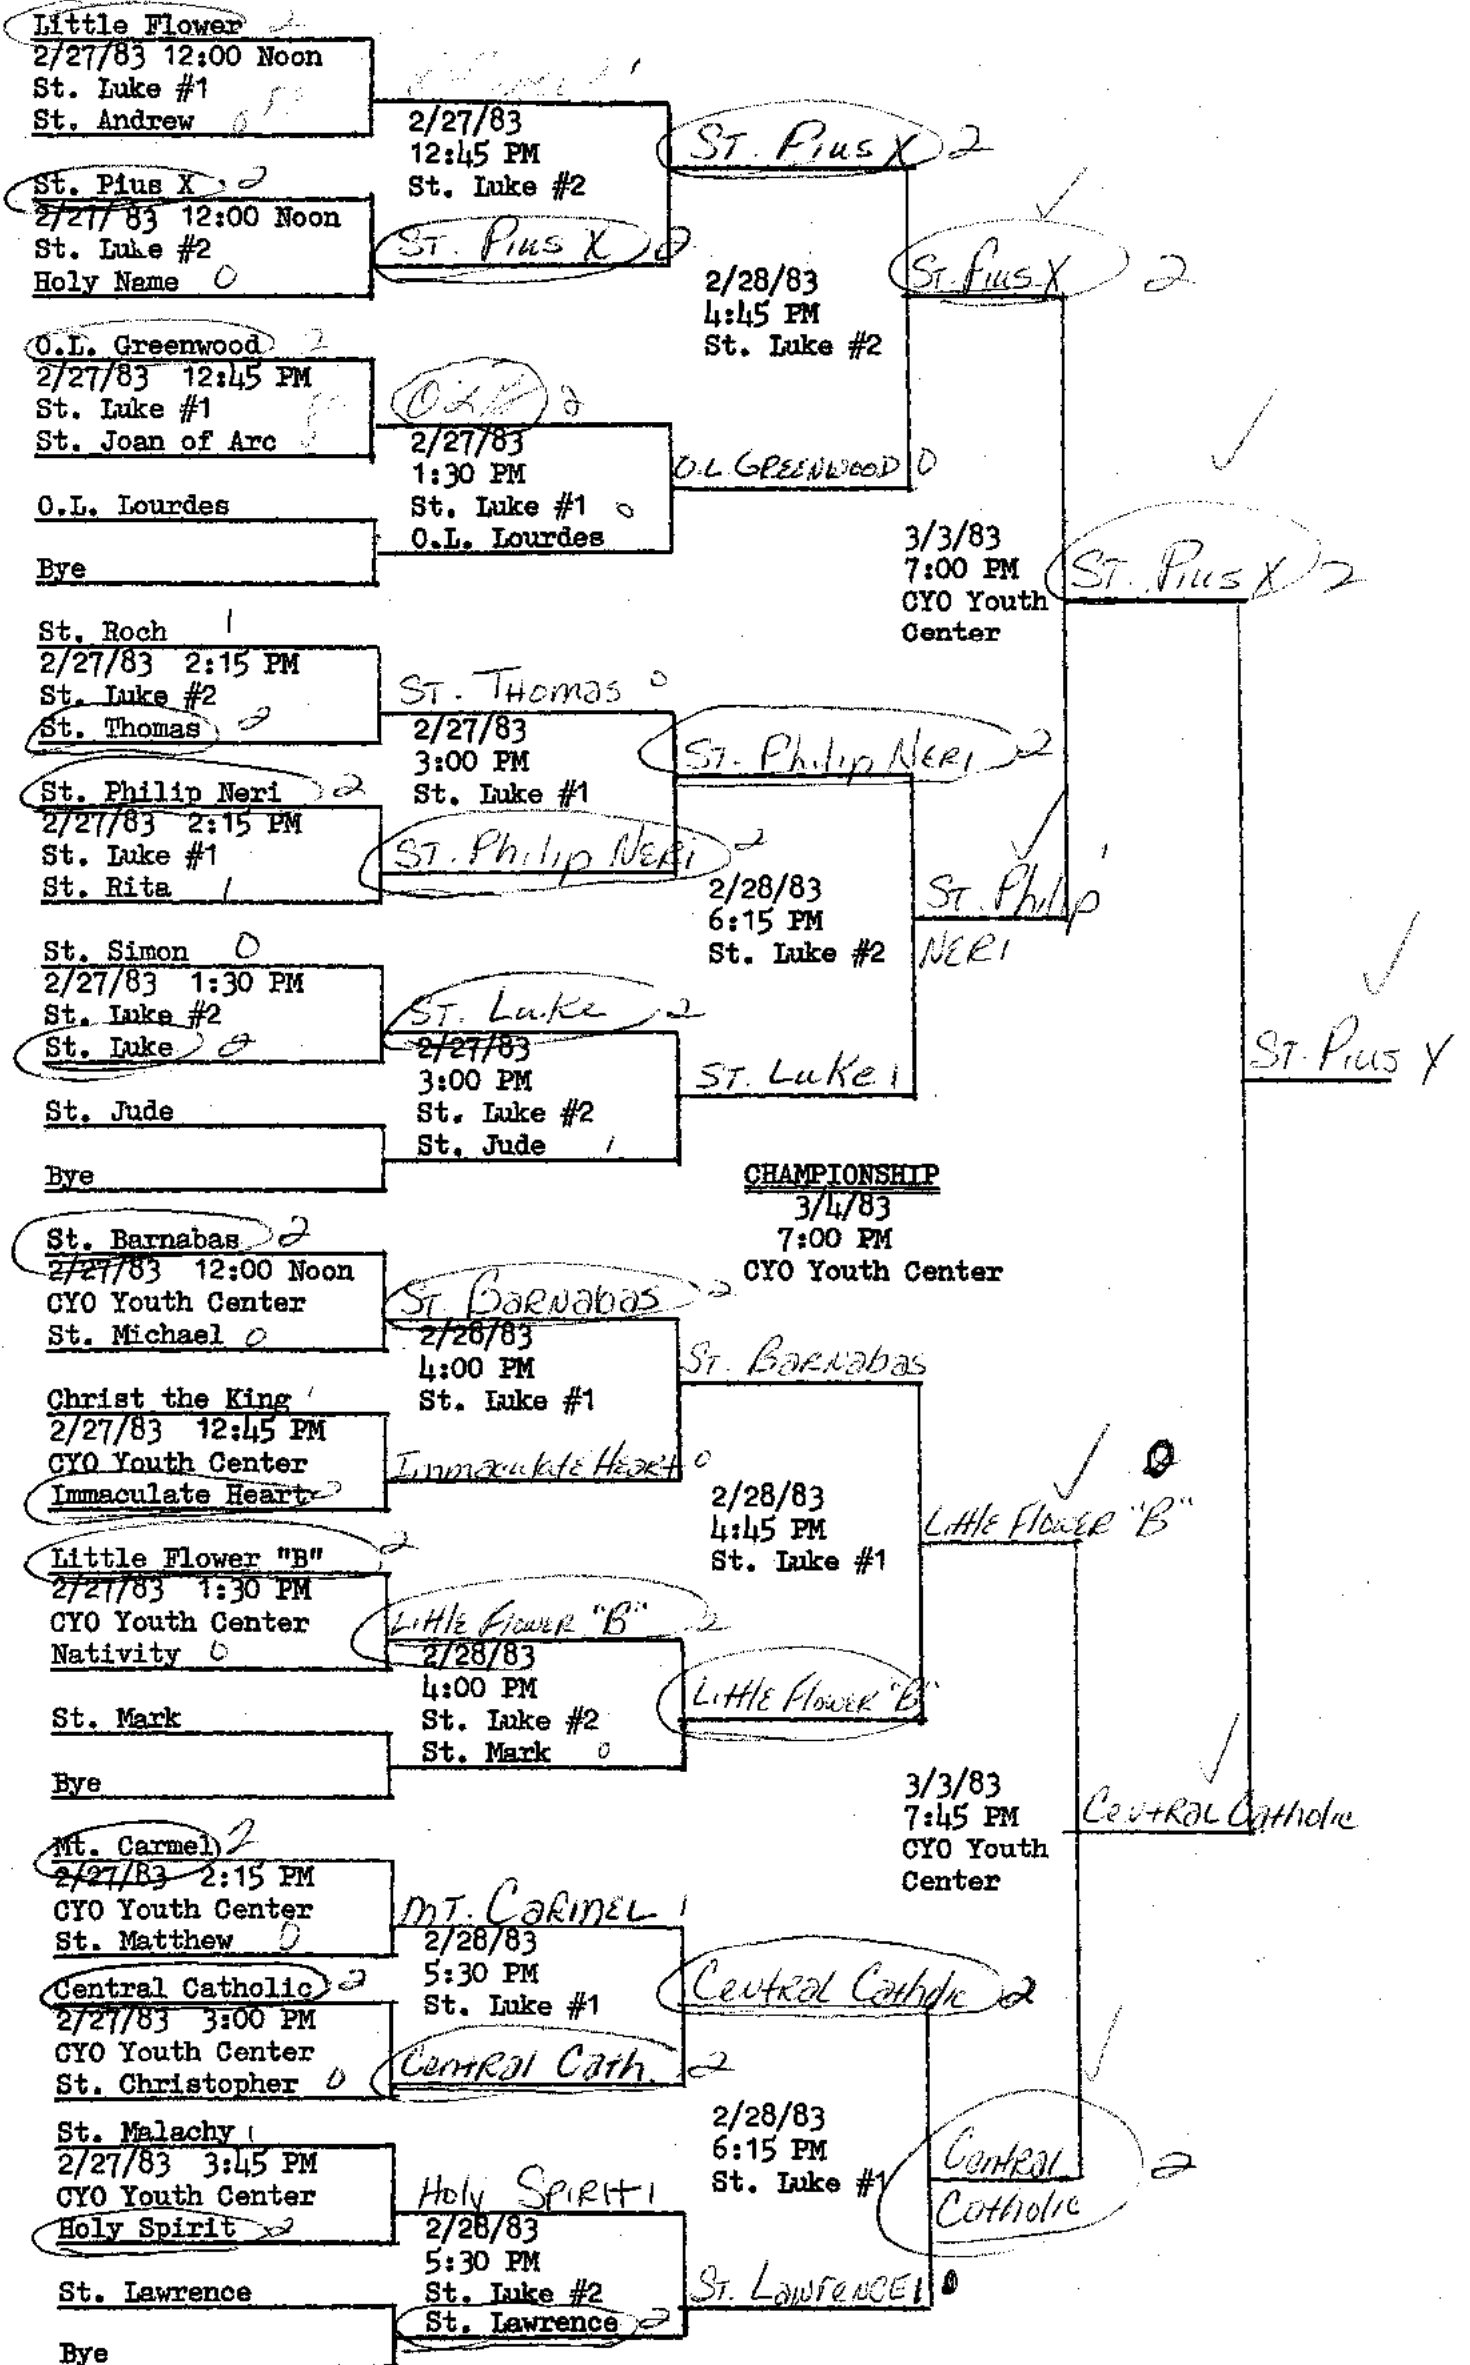

Mr. Mastri

1983
CADET "A" GIRLS' VOLLEYBALL
POST-SEASON TOURNAMENT