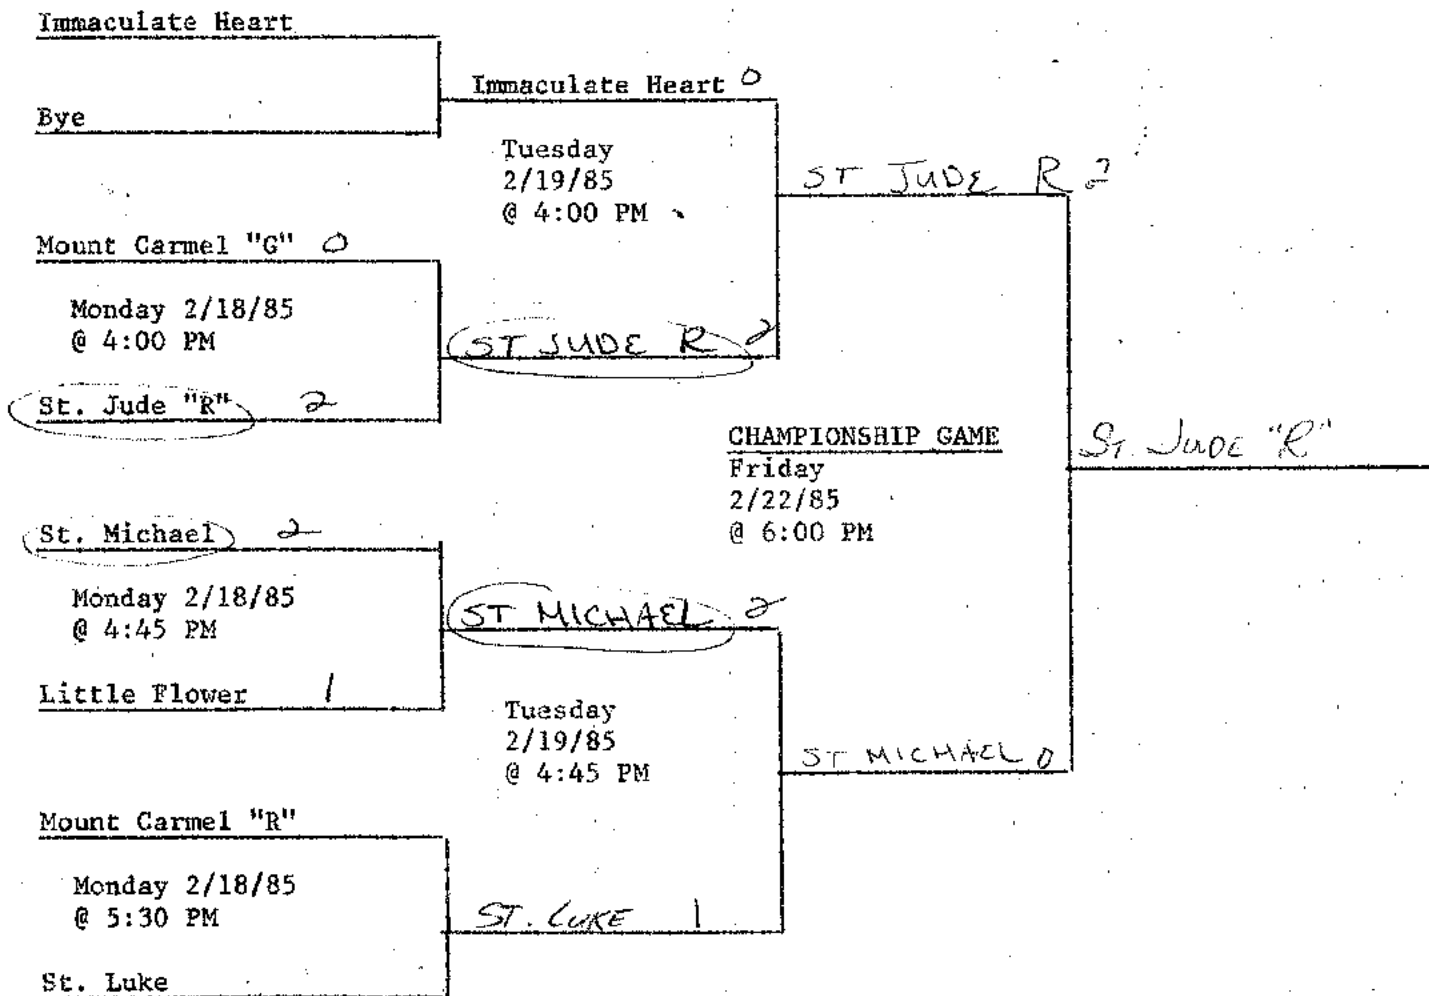

February 6, 1985

1985 CYO 56 "B" Girls' Volleyball Post Season Tournament

All Games Will Be Played At The CYO Center Gymnasium

Special Notes Regarding The Volleyball Tournament

1. All schedules must be followed as printed.
2. Admission will be charged as follows: Adults, $.75; Grade School Children, $.50; and Maximum Per Family, $2.00.
3. Paid officials will only be used for the semi-final and final rounds. Volunteer officials are to be used in all other games. As usual, we ask that you call your scores to the CYO Office, 632-9311 following your games!
4. You must be ready to play at least 20 minutes prior to the scheduled start of your game. Only five minutes will be permitted between matches.