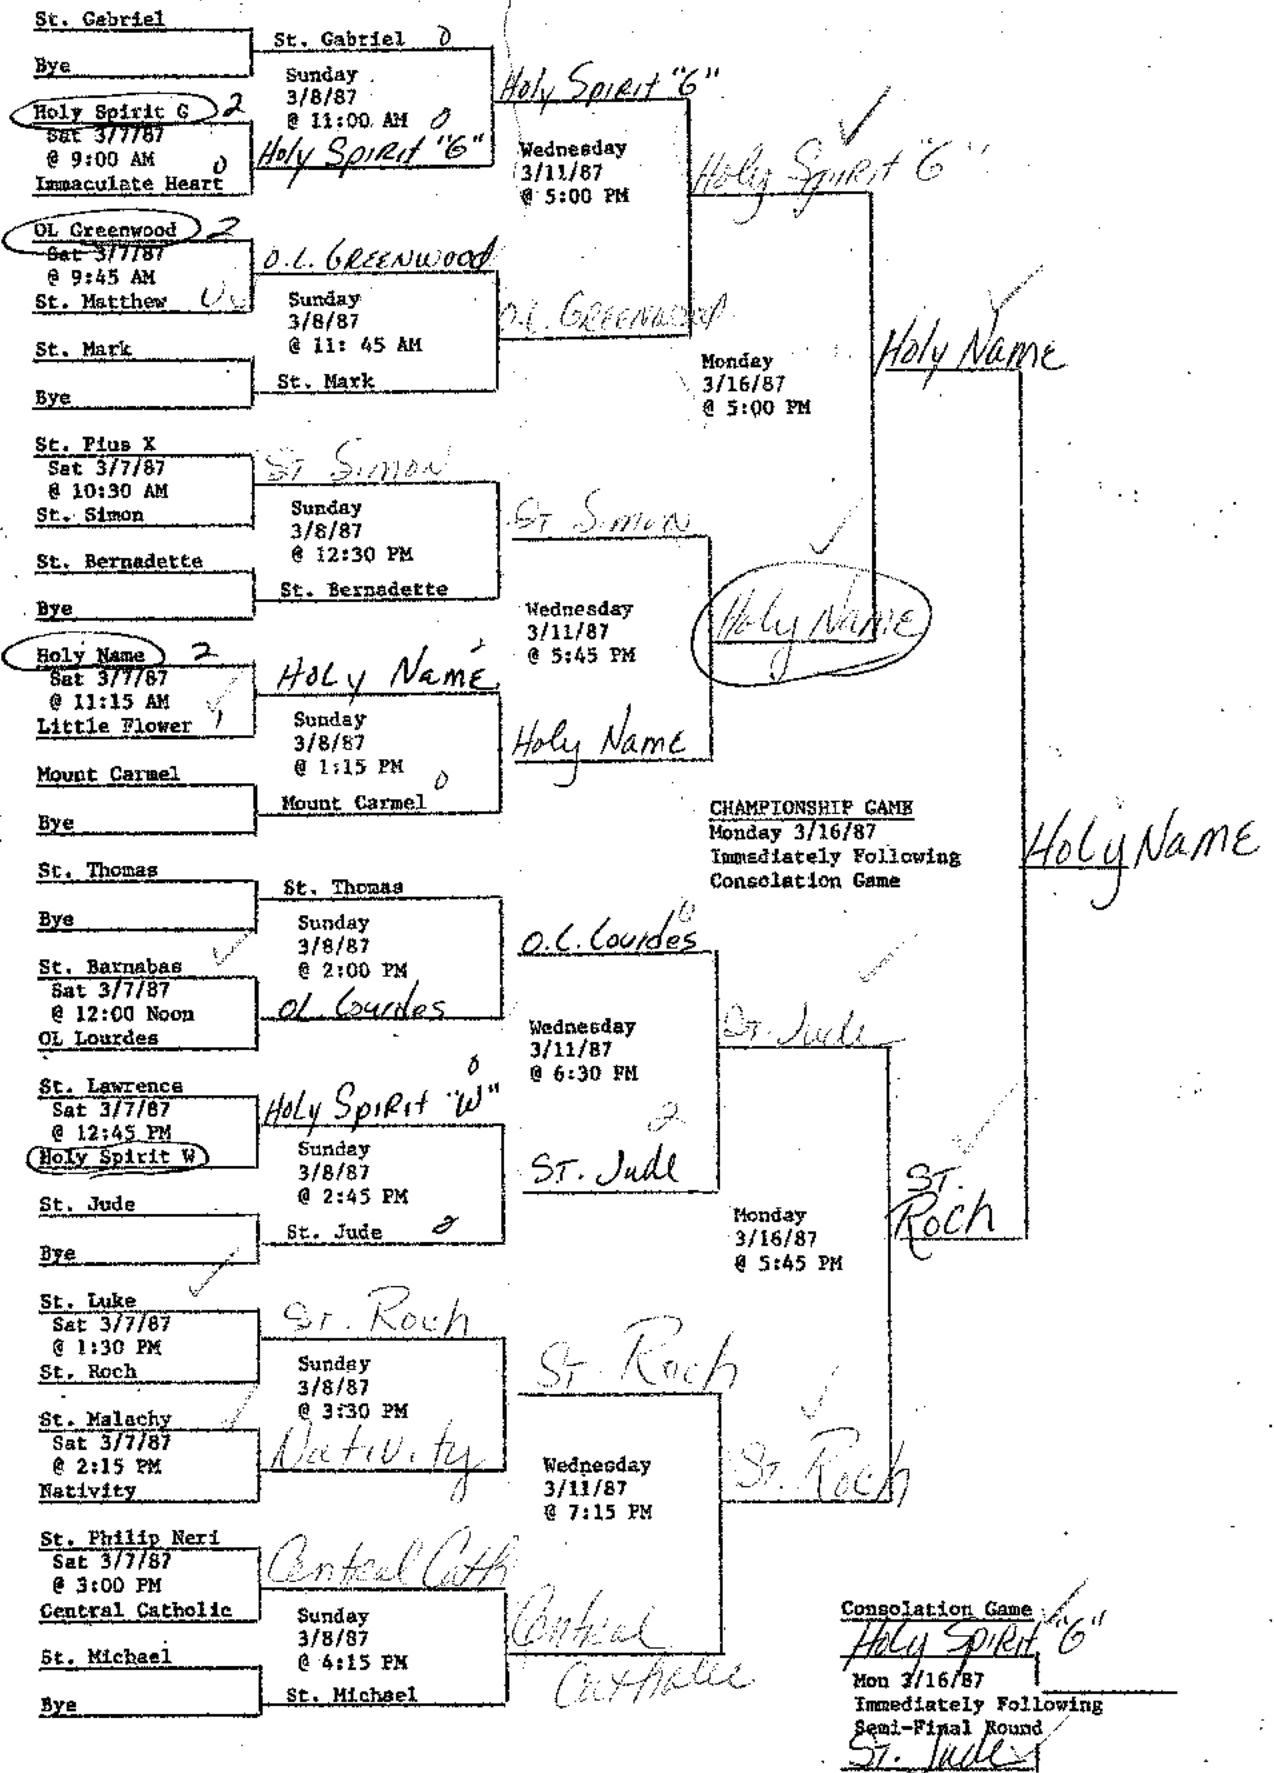

4. Admission will be charged at this site as follows:

Adults	- \$1.00
Grade School Children	- \$.75
Pre-School Children	- Free
Maximum Per Family	- \$2.50

1987 CYO 56 "A" Girls' Postseason Volleyball Tournament
 (All Games Will Be Played At The Little Flower Gymnasium)