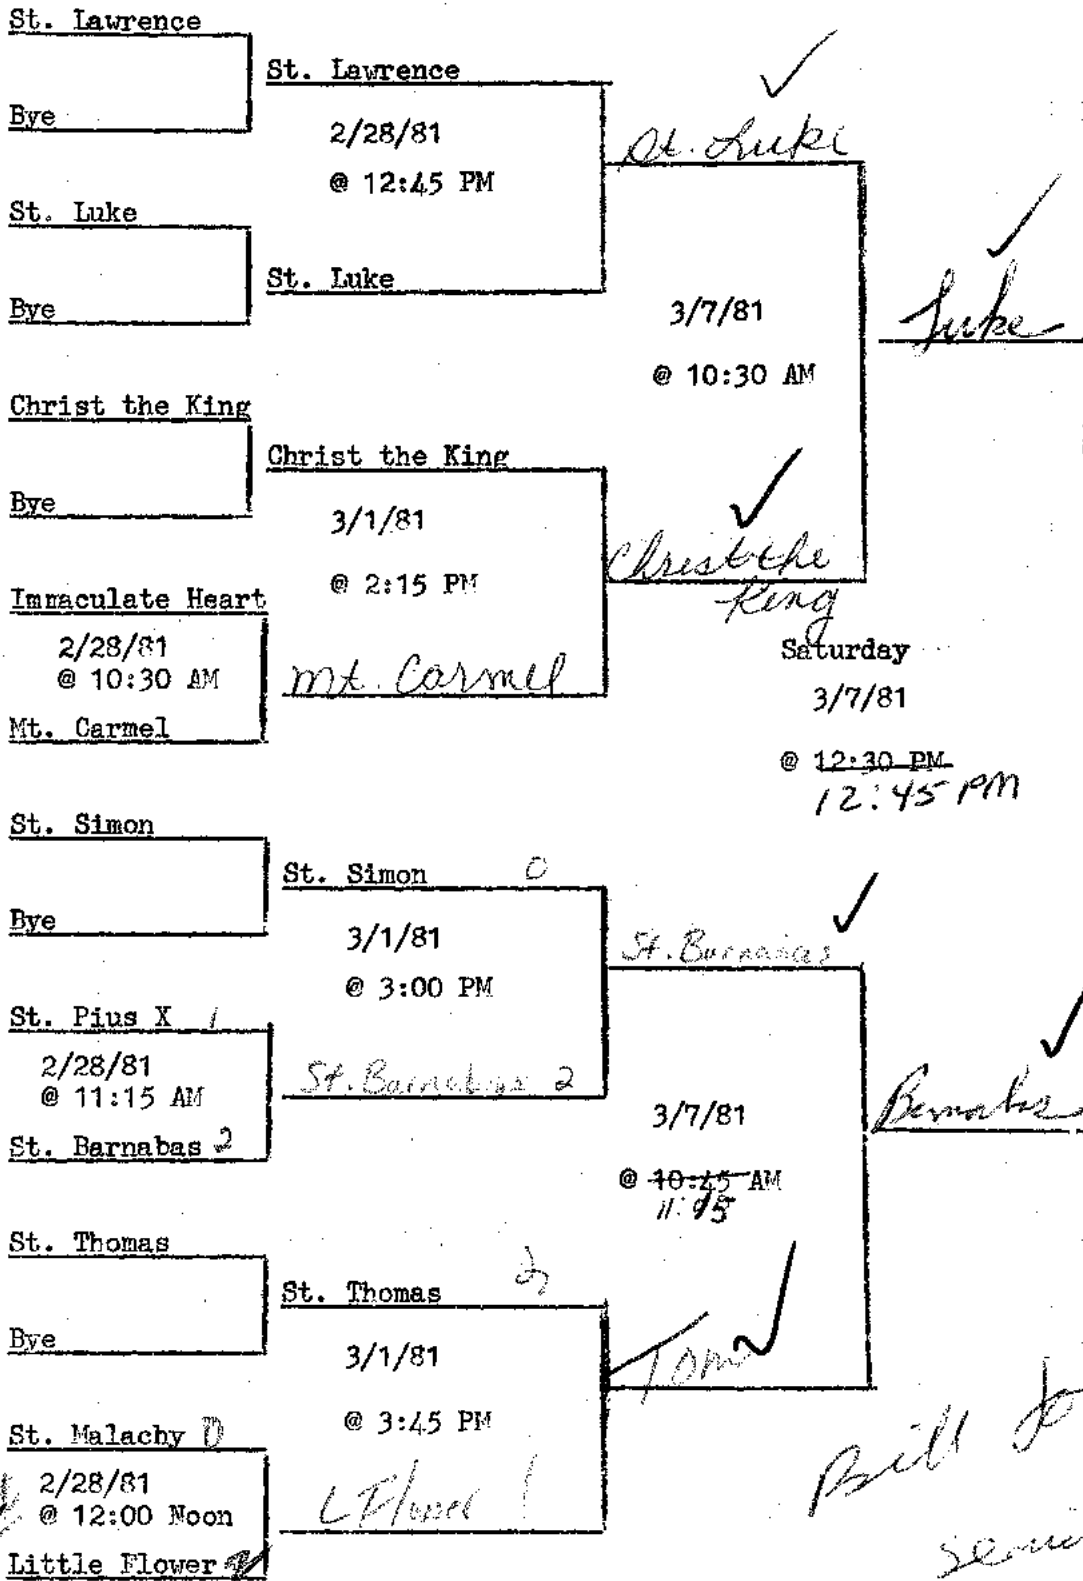

Master

1981 Cadet "B" Girls' Volleyball Post-Season Tournament

*Bill for fees
semi-final
& final*

1. Notes:
1. All games will be played at Latin School.
  2. Teams will be permitted five minutes between matches.
  3. Teams will be permitted two minutes between games.
  4. Time outs will be 30 seconds in length.