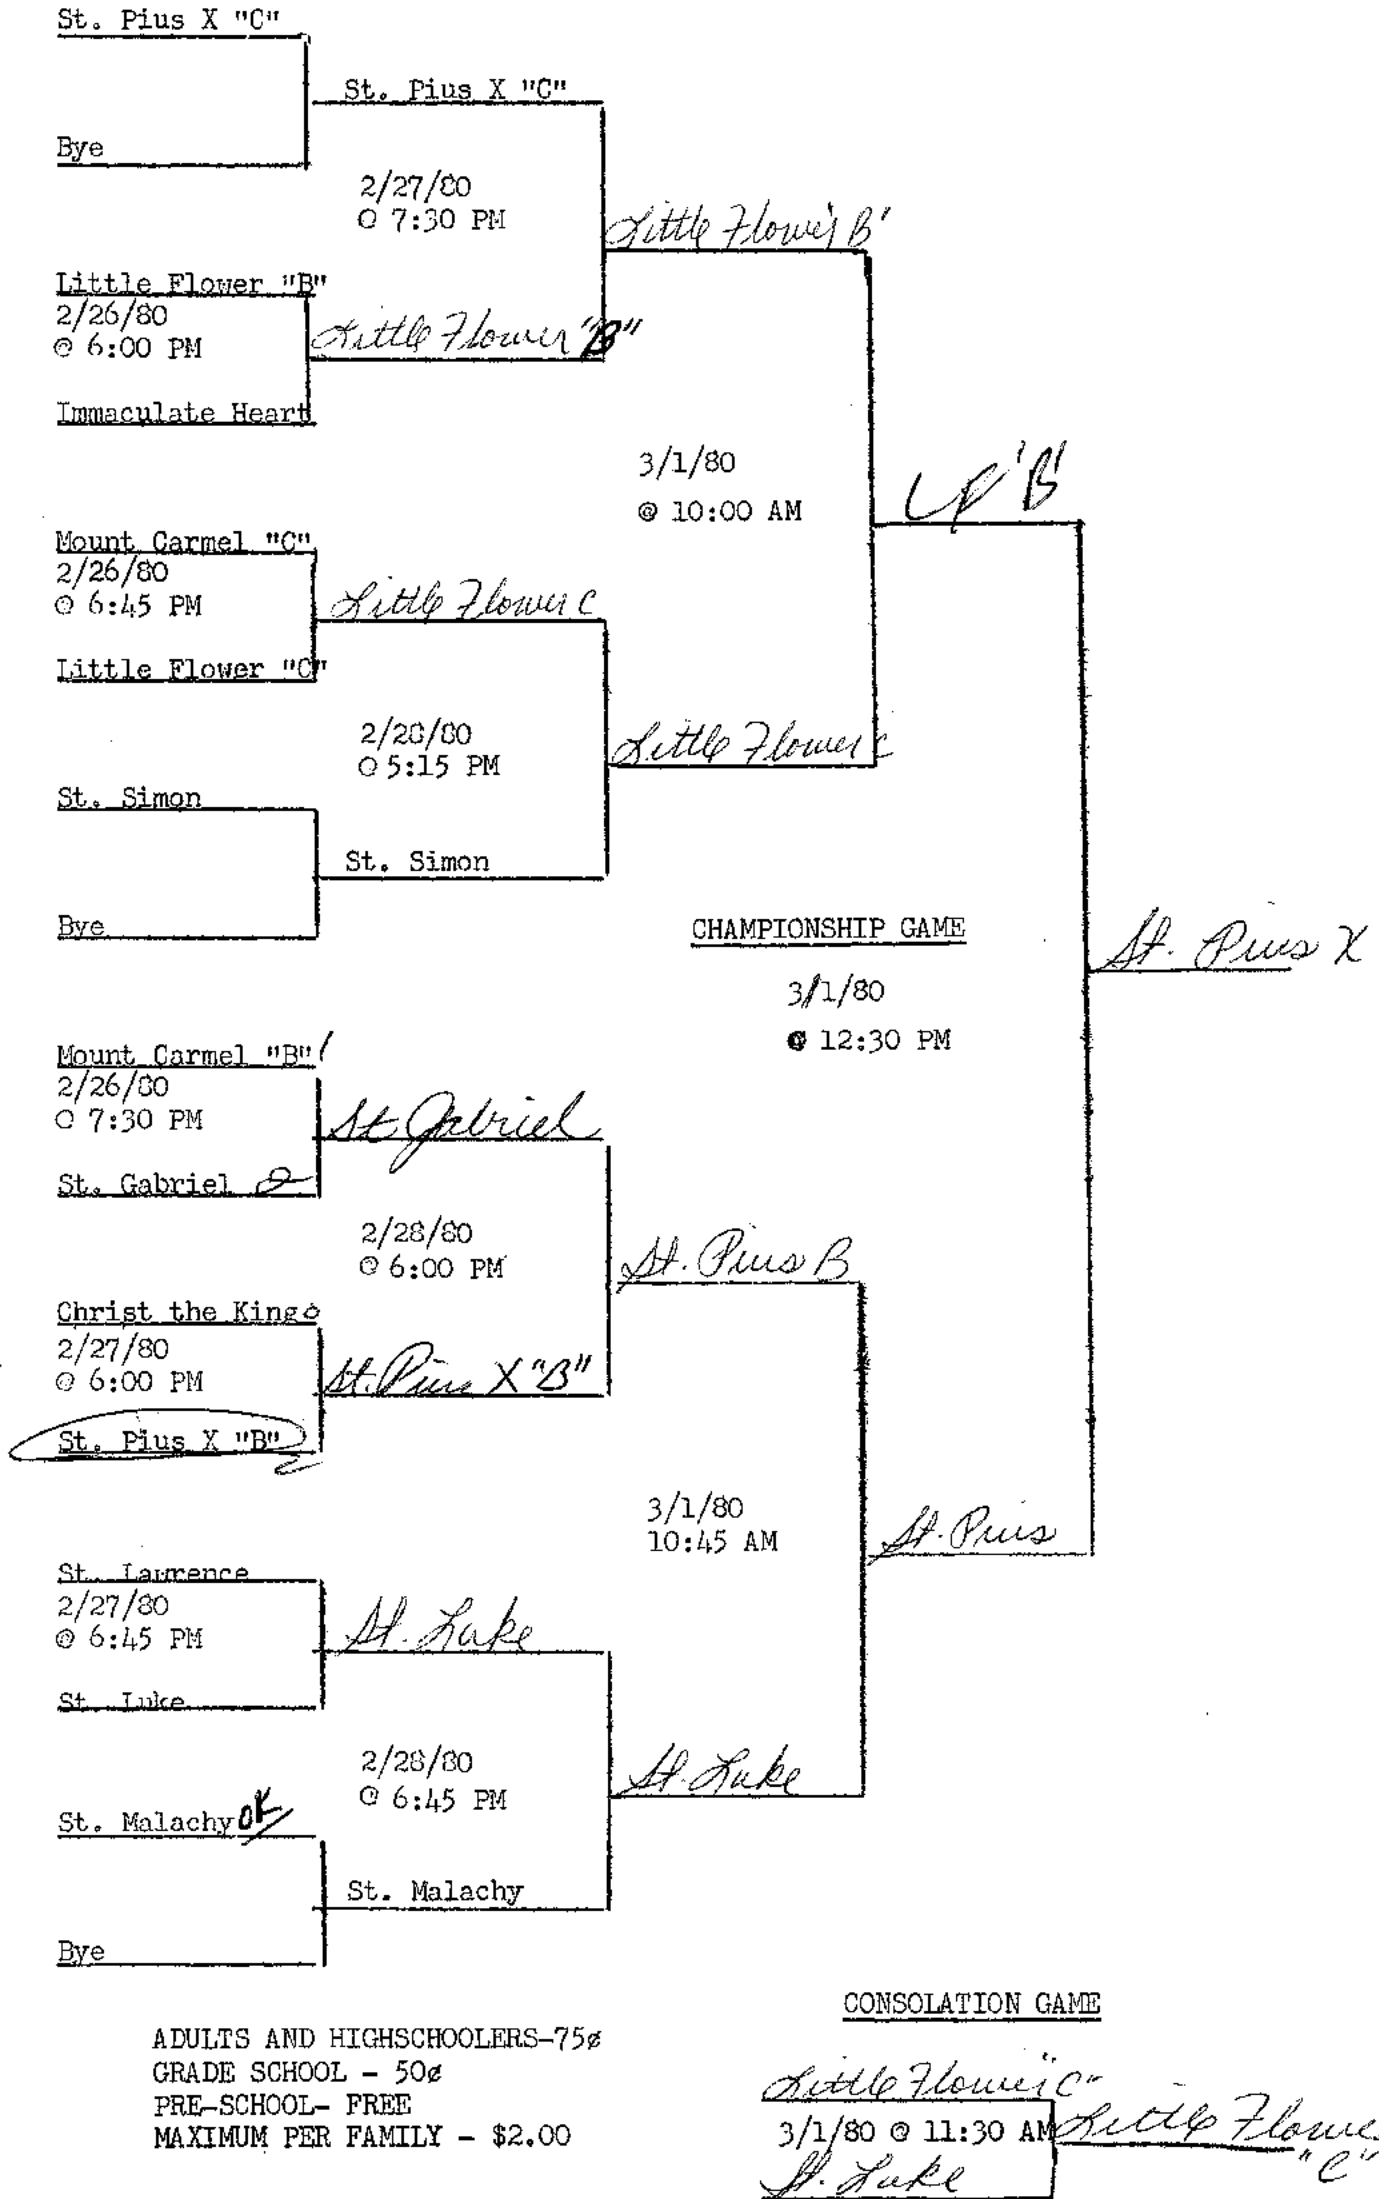

1980 CADET "B" GIRLS' VOLLEYBALL POST-SEASON TOURNAMENT

Master

ALL GAMES WILL PLAYED AT THE ST. LUKE GYM, 7650 N. ILLINOIS ST.

ADULTS AND HIGHSCHOOLERS-75¢
GRADE SCHOOL - 50¢
PRE-SCHOOL- FREE
MAXIMUM PER FAMILY - $2.00

ALL GAMES WILL BE PLAYED AT THE ST. LUKE GYM, 7650 N. ILLINOIS ST.