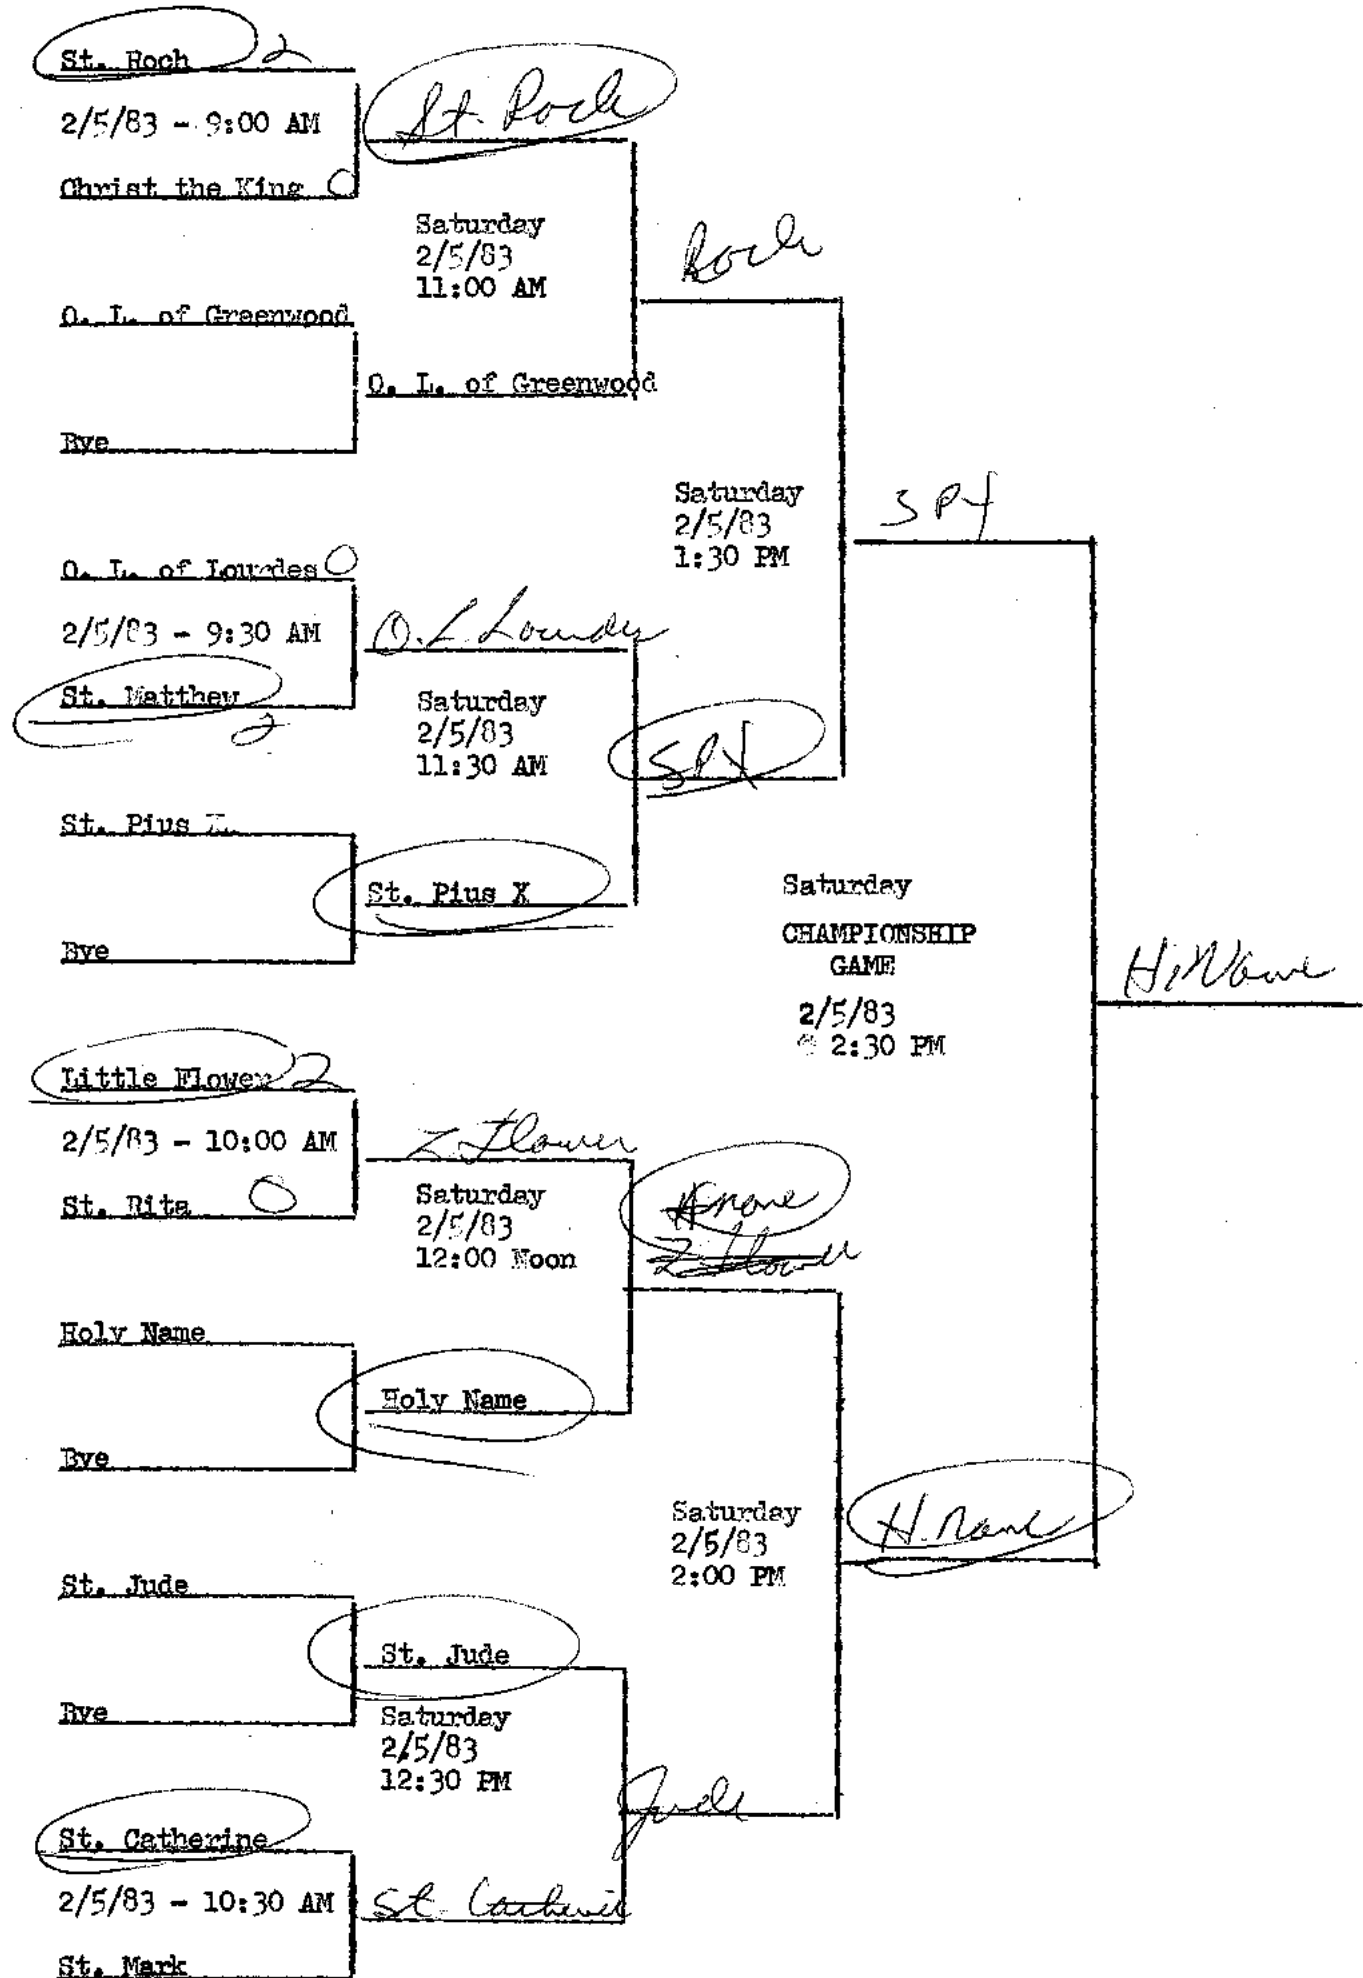

Master

1983 JUNIOR GIRLS VOLLEYBALL TOURNAMENT

All games will be played at the Youth Center, 500 E. Stevens Street, Indianapolis, Indiana (317) 632-9311. All games will be played on Saturday, February 5, 1983.