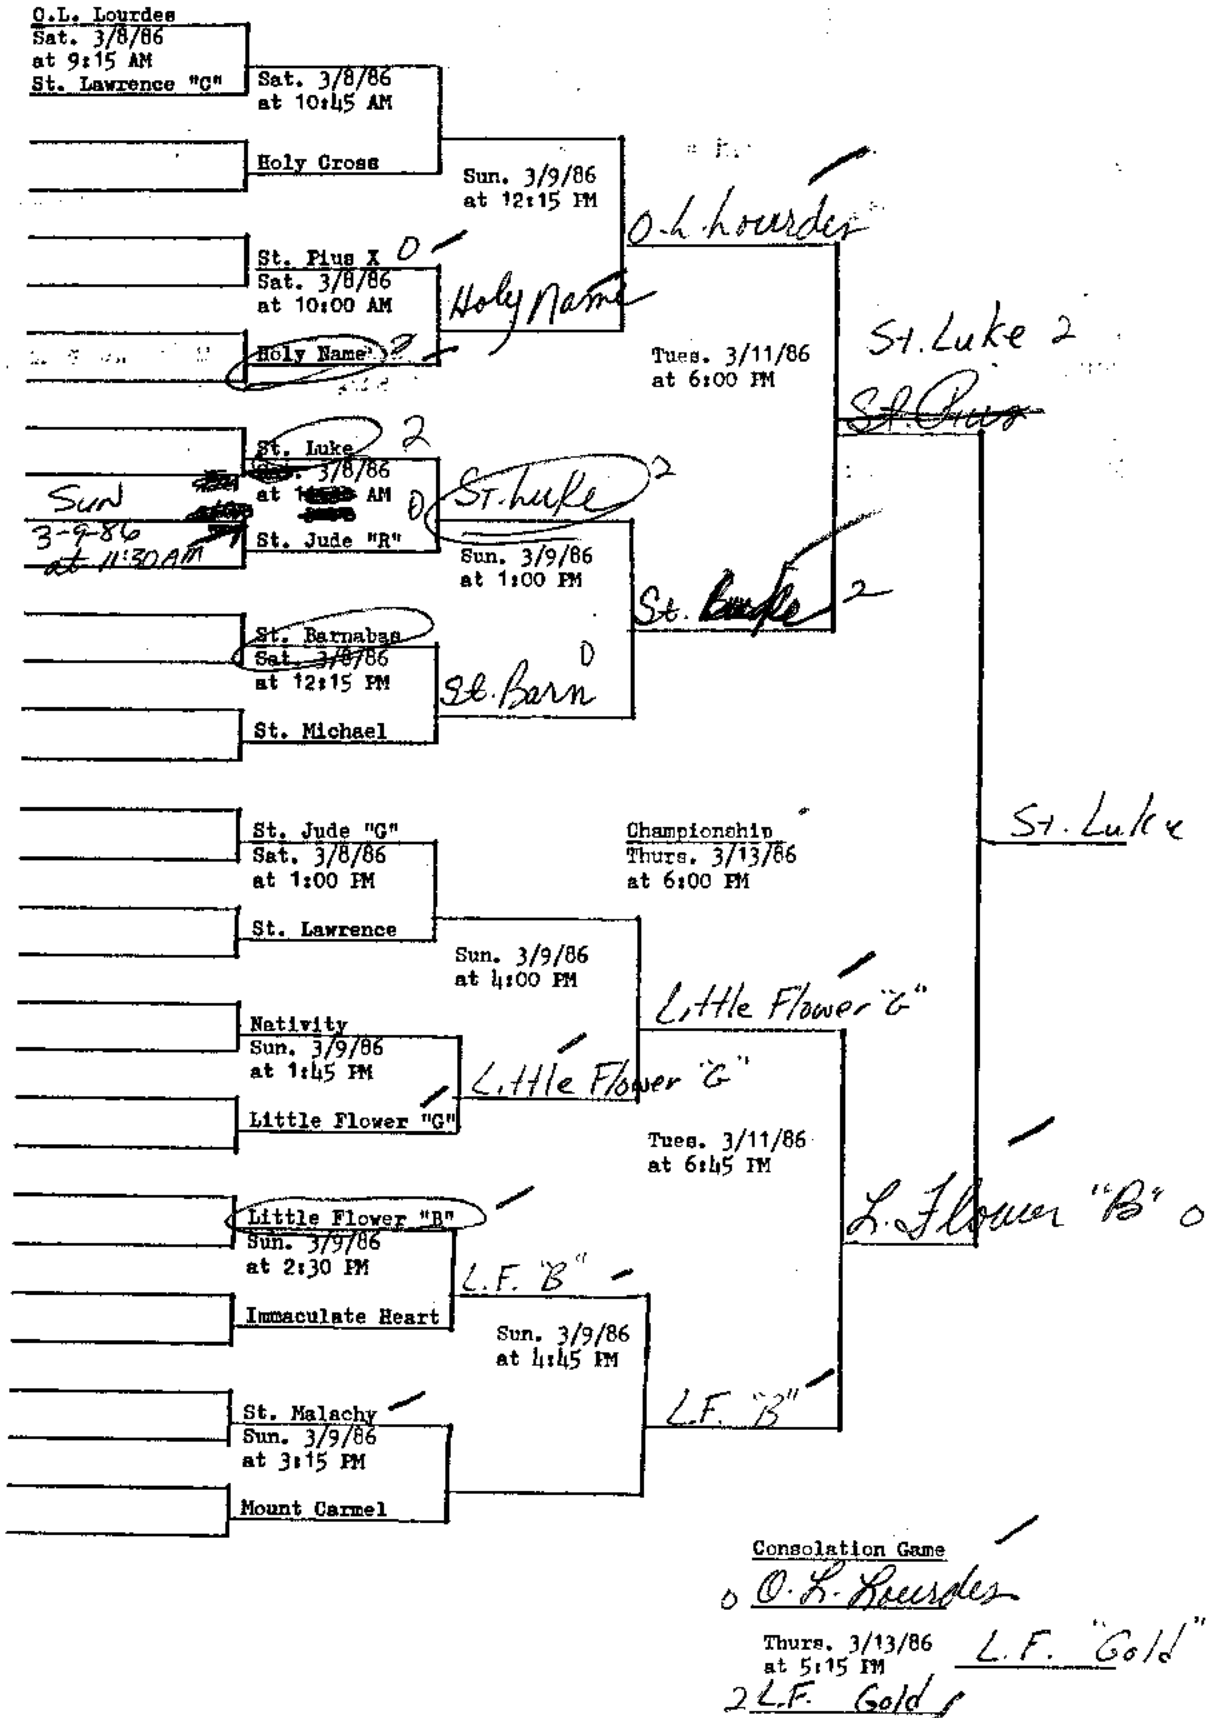

Master

All games will be played at Our Lady of Lourdes Gymnasium

* PLEASE SEE REVERSE SIDE FOR SPECIAL NOTES