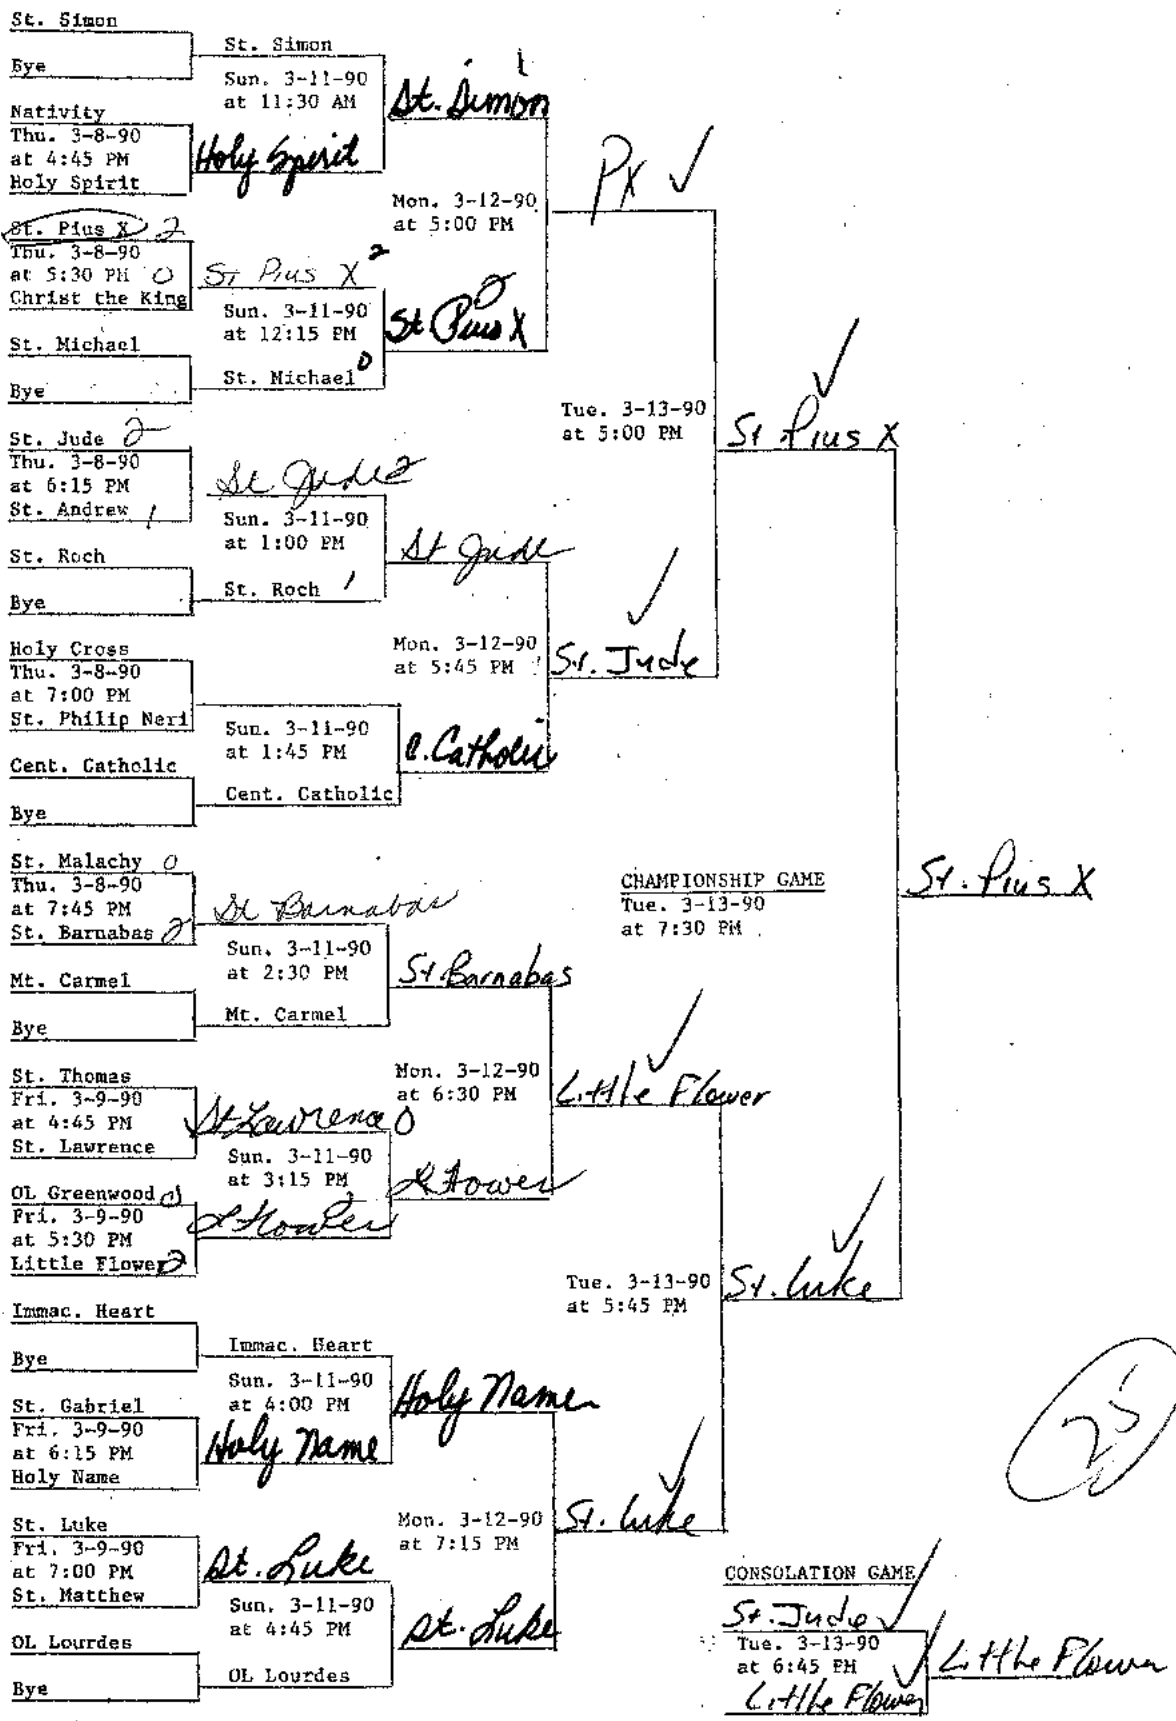

Master

1990 CYO 56 "A" Volleyball Postseason Tournament
 (All Games Will Be Played At The Little Flower Gymnasium)

IMPORTANT NOTICE
 You must be at the Little Flower Gymnasium ready to play at least 30 minutes prior to the scheduled start of your game. Only five minutes will be permitted between matches. We ask you to exchange line-ups before the warm-up period begins.
 PLEASE SEE REVERSE SIDE FOR ADDITIONAL TOURNAMENT INFORMATION!