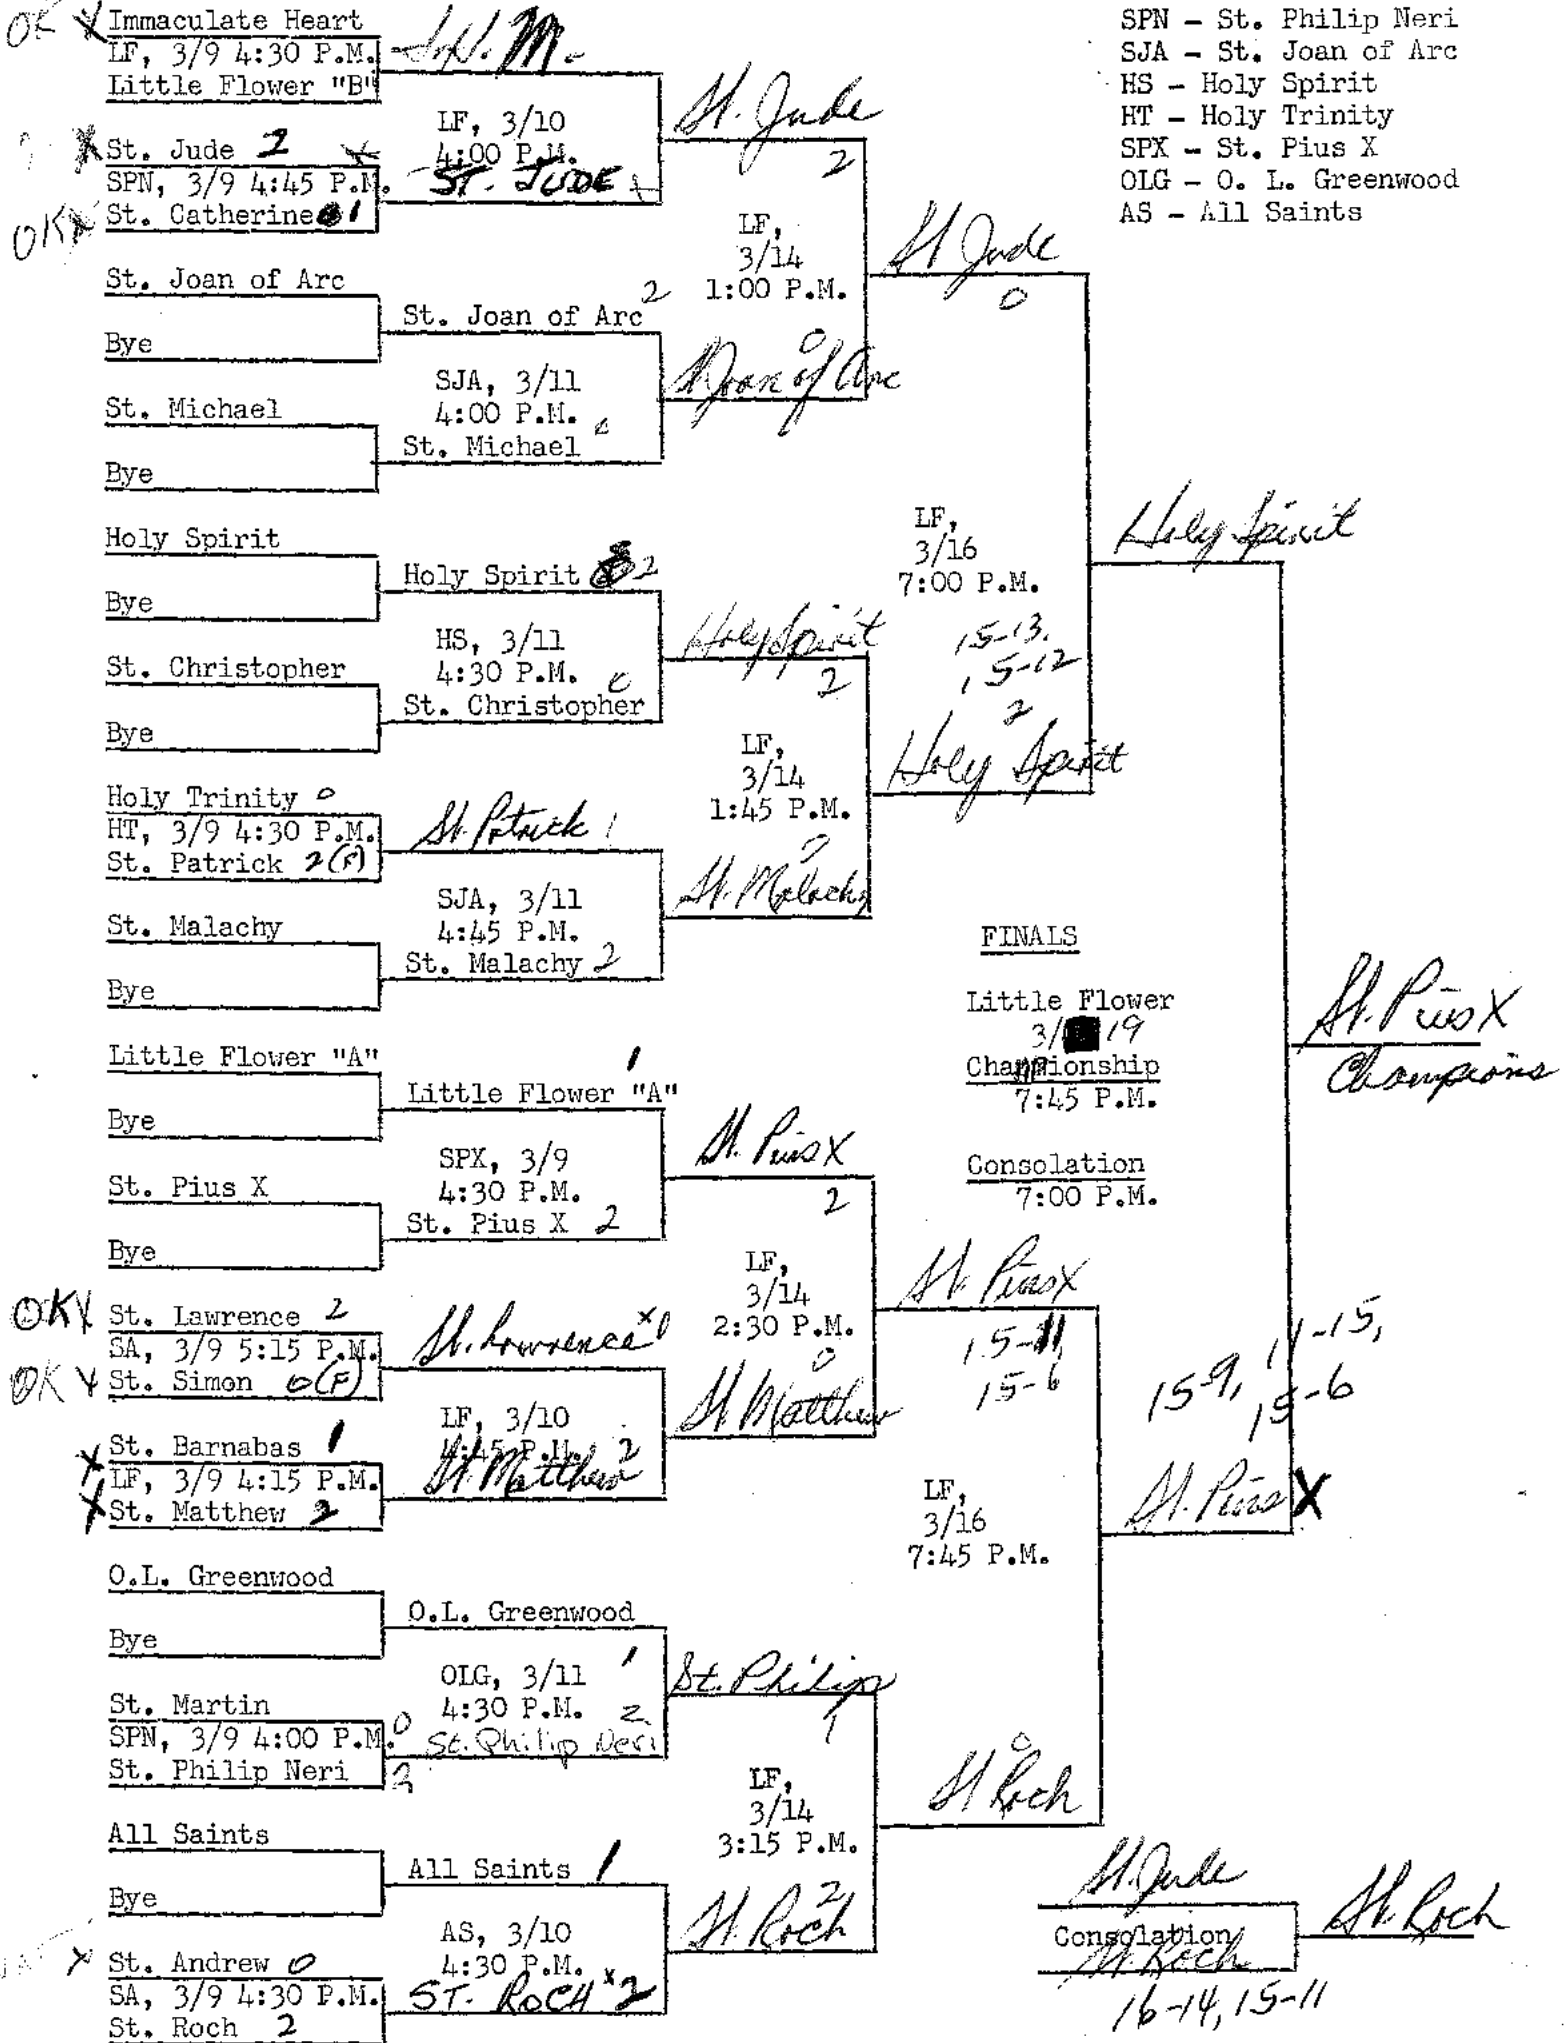

Master

CYO CADET GIRLS' VOLLEYBALL TOURNAMENT
1971

LF - Little Flower
SPN - St. Philip Neri
SJA - St. Joan of Arc
HS - Holy Spirit
HT - Holy Trinity
SPX - St. Pius X
OLG - O. L. Greenwood
AS - All Saints

Matches will be played on the same basis as during the regular season. The CYO Office will provide officials from the Scecinai H.S. G.A.A., for all quarter-final, semi-final, and final matches, plus any others about which we notify you. Championship, Runner-up, Third and Fourth Place trophies will be presented on the final night of the tournament. CYO Volleyball Rules will apply for the tournament. Adult and student spectators are welcome. An admission fee of 50¢ for adults and 25¢ for grade school students will be charged, with a maximum price of $1.50 for all members of an immediate family (parents and their children only).