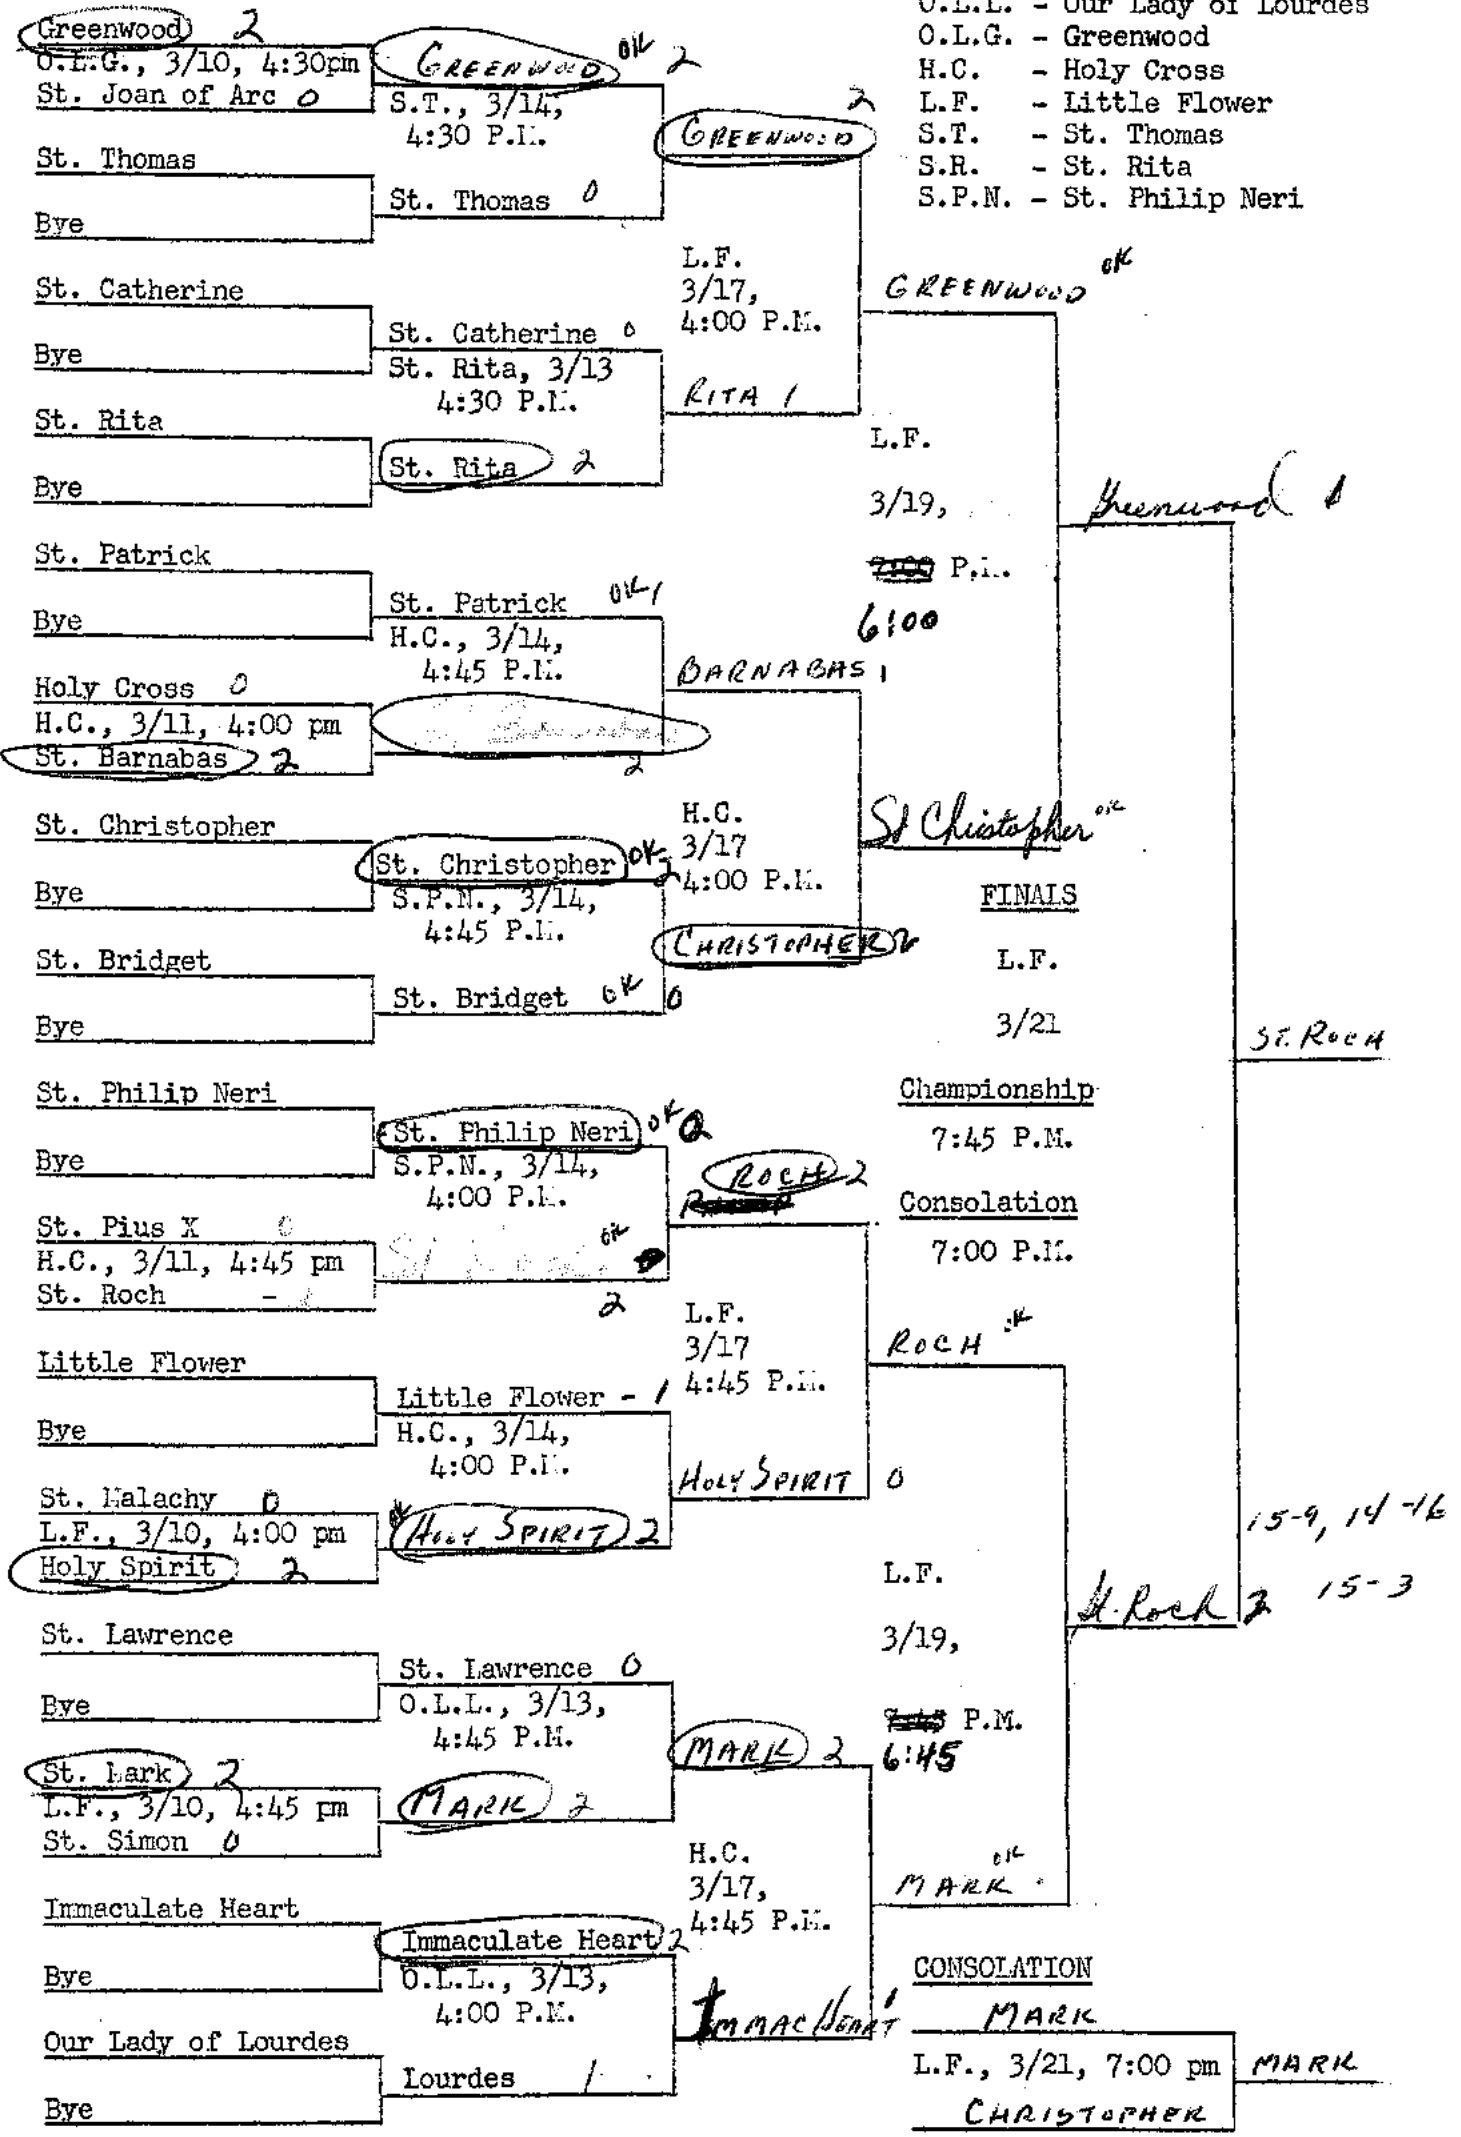

Matches will be played on the same basis as during the regular season. The C.Y.O. Office will provide officials from the Scecina H. S., G.A.A. unless you are notified to the contrary. Championship, Runner-up, Third Place and Fourth Place trophies will be presented on the final night of the tournament. C.Y.O. Volleyball Rules will apply for the tournament. Adult and student spectators are welcome. An admission fee of 50¢ for adults and 25¢ for grade school students will be charged at Little Flower for the semi-finals and finals only, with proceeds going to the Scecina H. S., G.A.A. Fund.