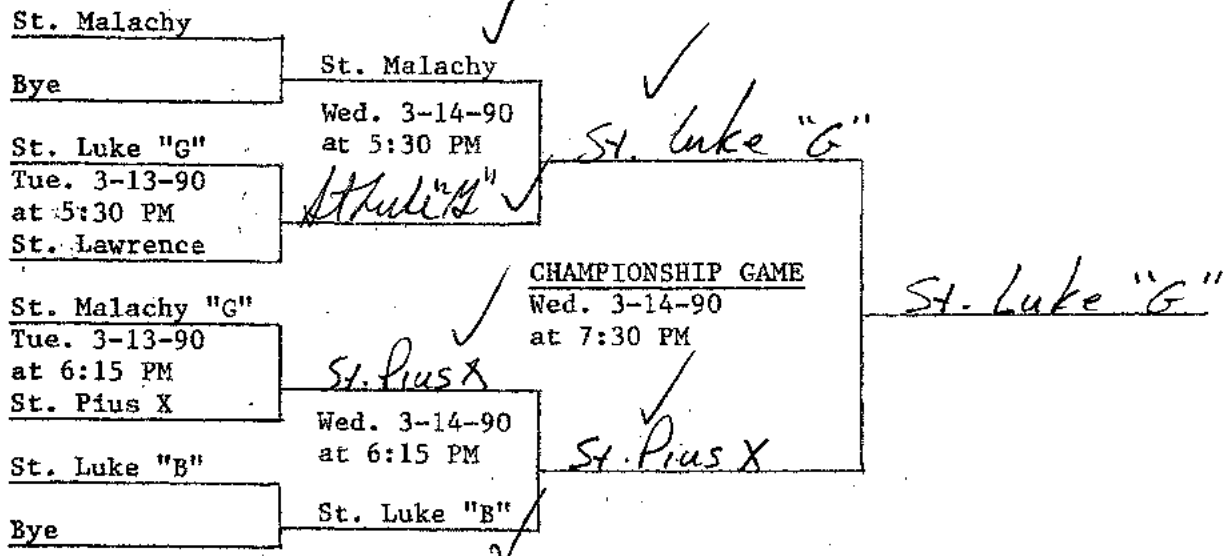

Master

1990 CYO Cadet "C" Girls' Volleyball Postseason Tournament
(All Games Will Be Played At The Immaculate Heart Of Mary Gymnasium)

6

1990 CYO Girls' Volleyball Tournament

Special Notes

1. All schedules must be followed as printed.
2. Paid officials will be used for the semi-final and final rounds only. Volunteer officials will be used in all other games. As usual, we ask you to call your scores into the CYO Office, 632-9311, following your games.

Admission will be charged at this site as follows:

Adults	$1.00
Grade School Children	.75¢
Pre-School Children	FREE
Maximum Per Family	$2.50

4. You must be ready to play 15 minutes prior to the scheduled start of your game, so please have your score sheets completed. Only five minutes will be permitted between matches!