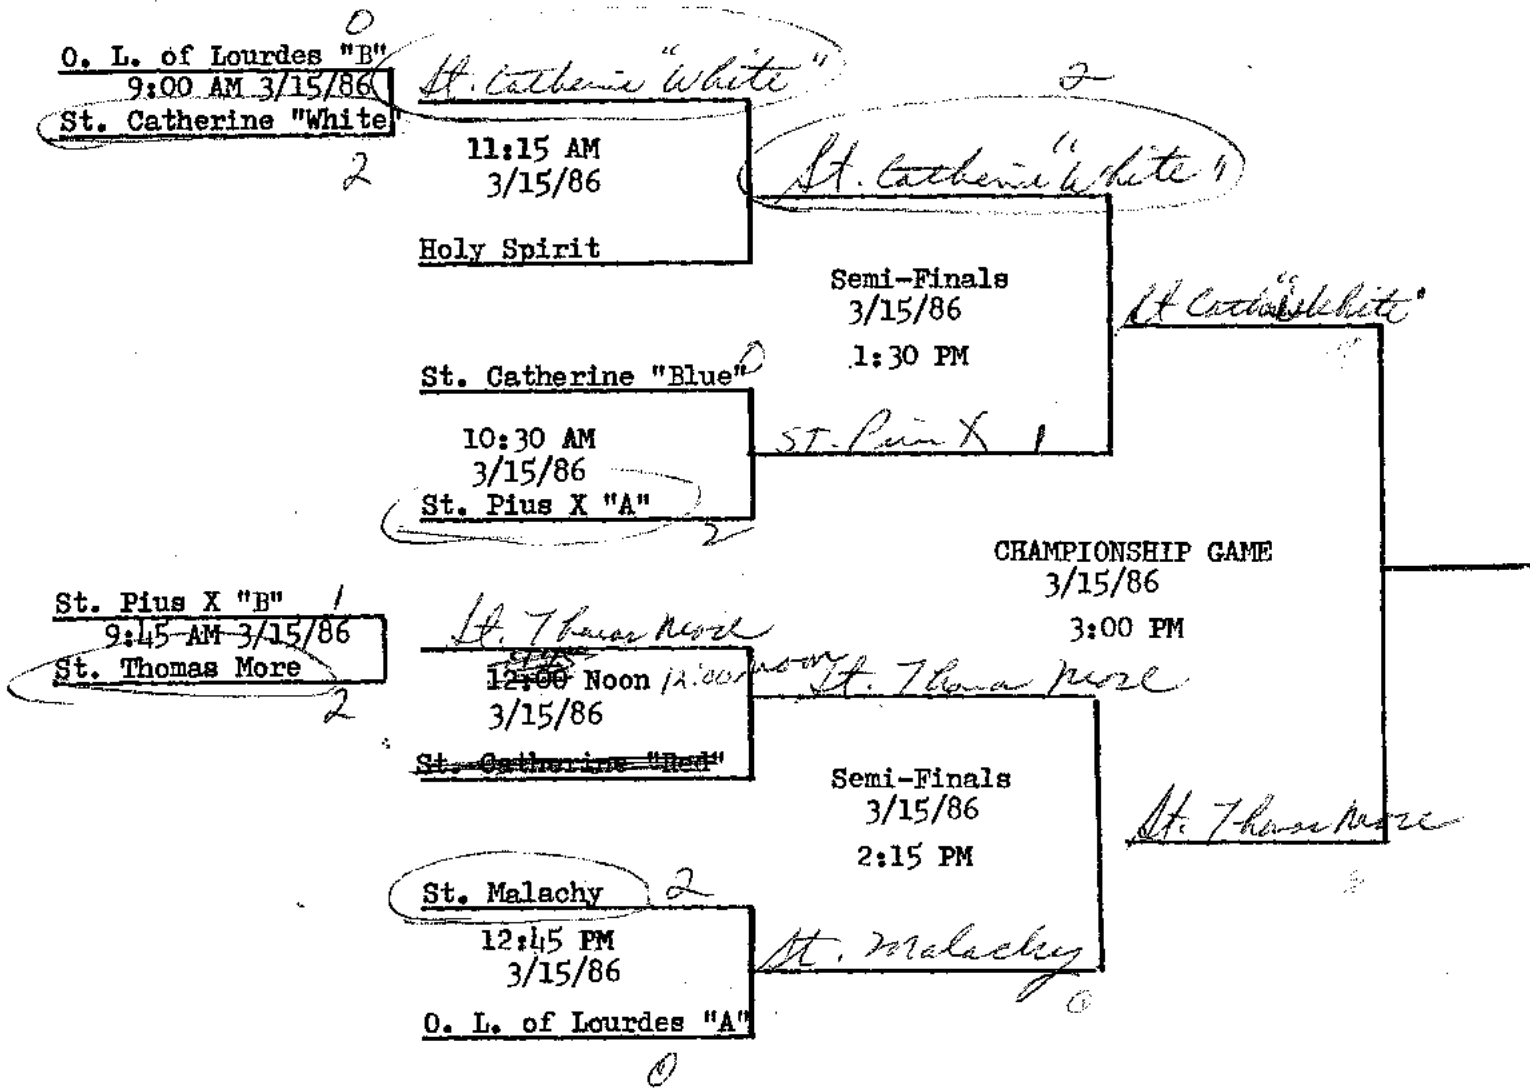

1986 JUNIOR GYO CO-ED VOLLEYBALL TOURNAMENT

All Games will be played at the Our Lady of Lourdes Gymnasium at 5333 E. Washington Street.

Special Notes:

- 1.) The schedules must be followed as printed.
- 2.) You must be ready to play 15 minutes prior to the scheduled start of your match. So, if you leave the gymnasium between matches, please make sure to return on time.
- 3.) A paid official will be assigned to each game.

*12:00 noon
Sunday
after St
Patrick's Day.*