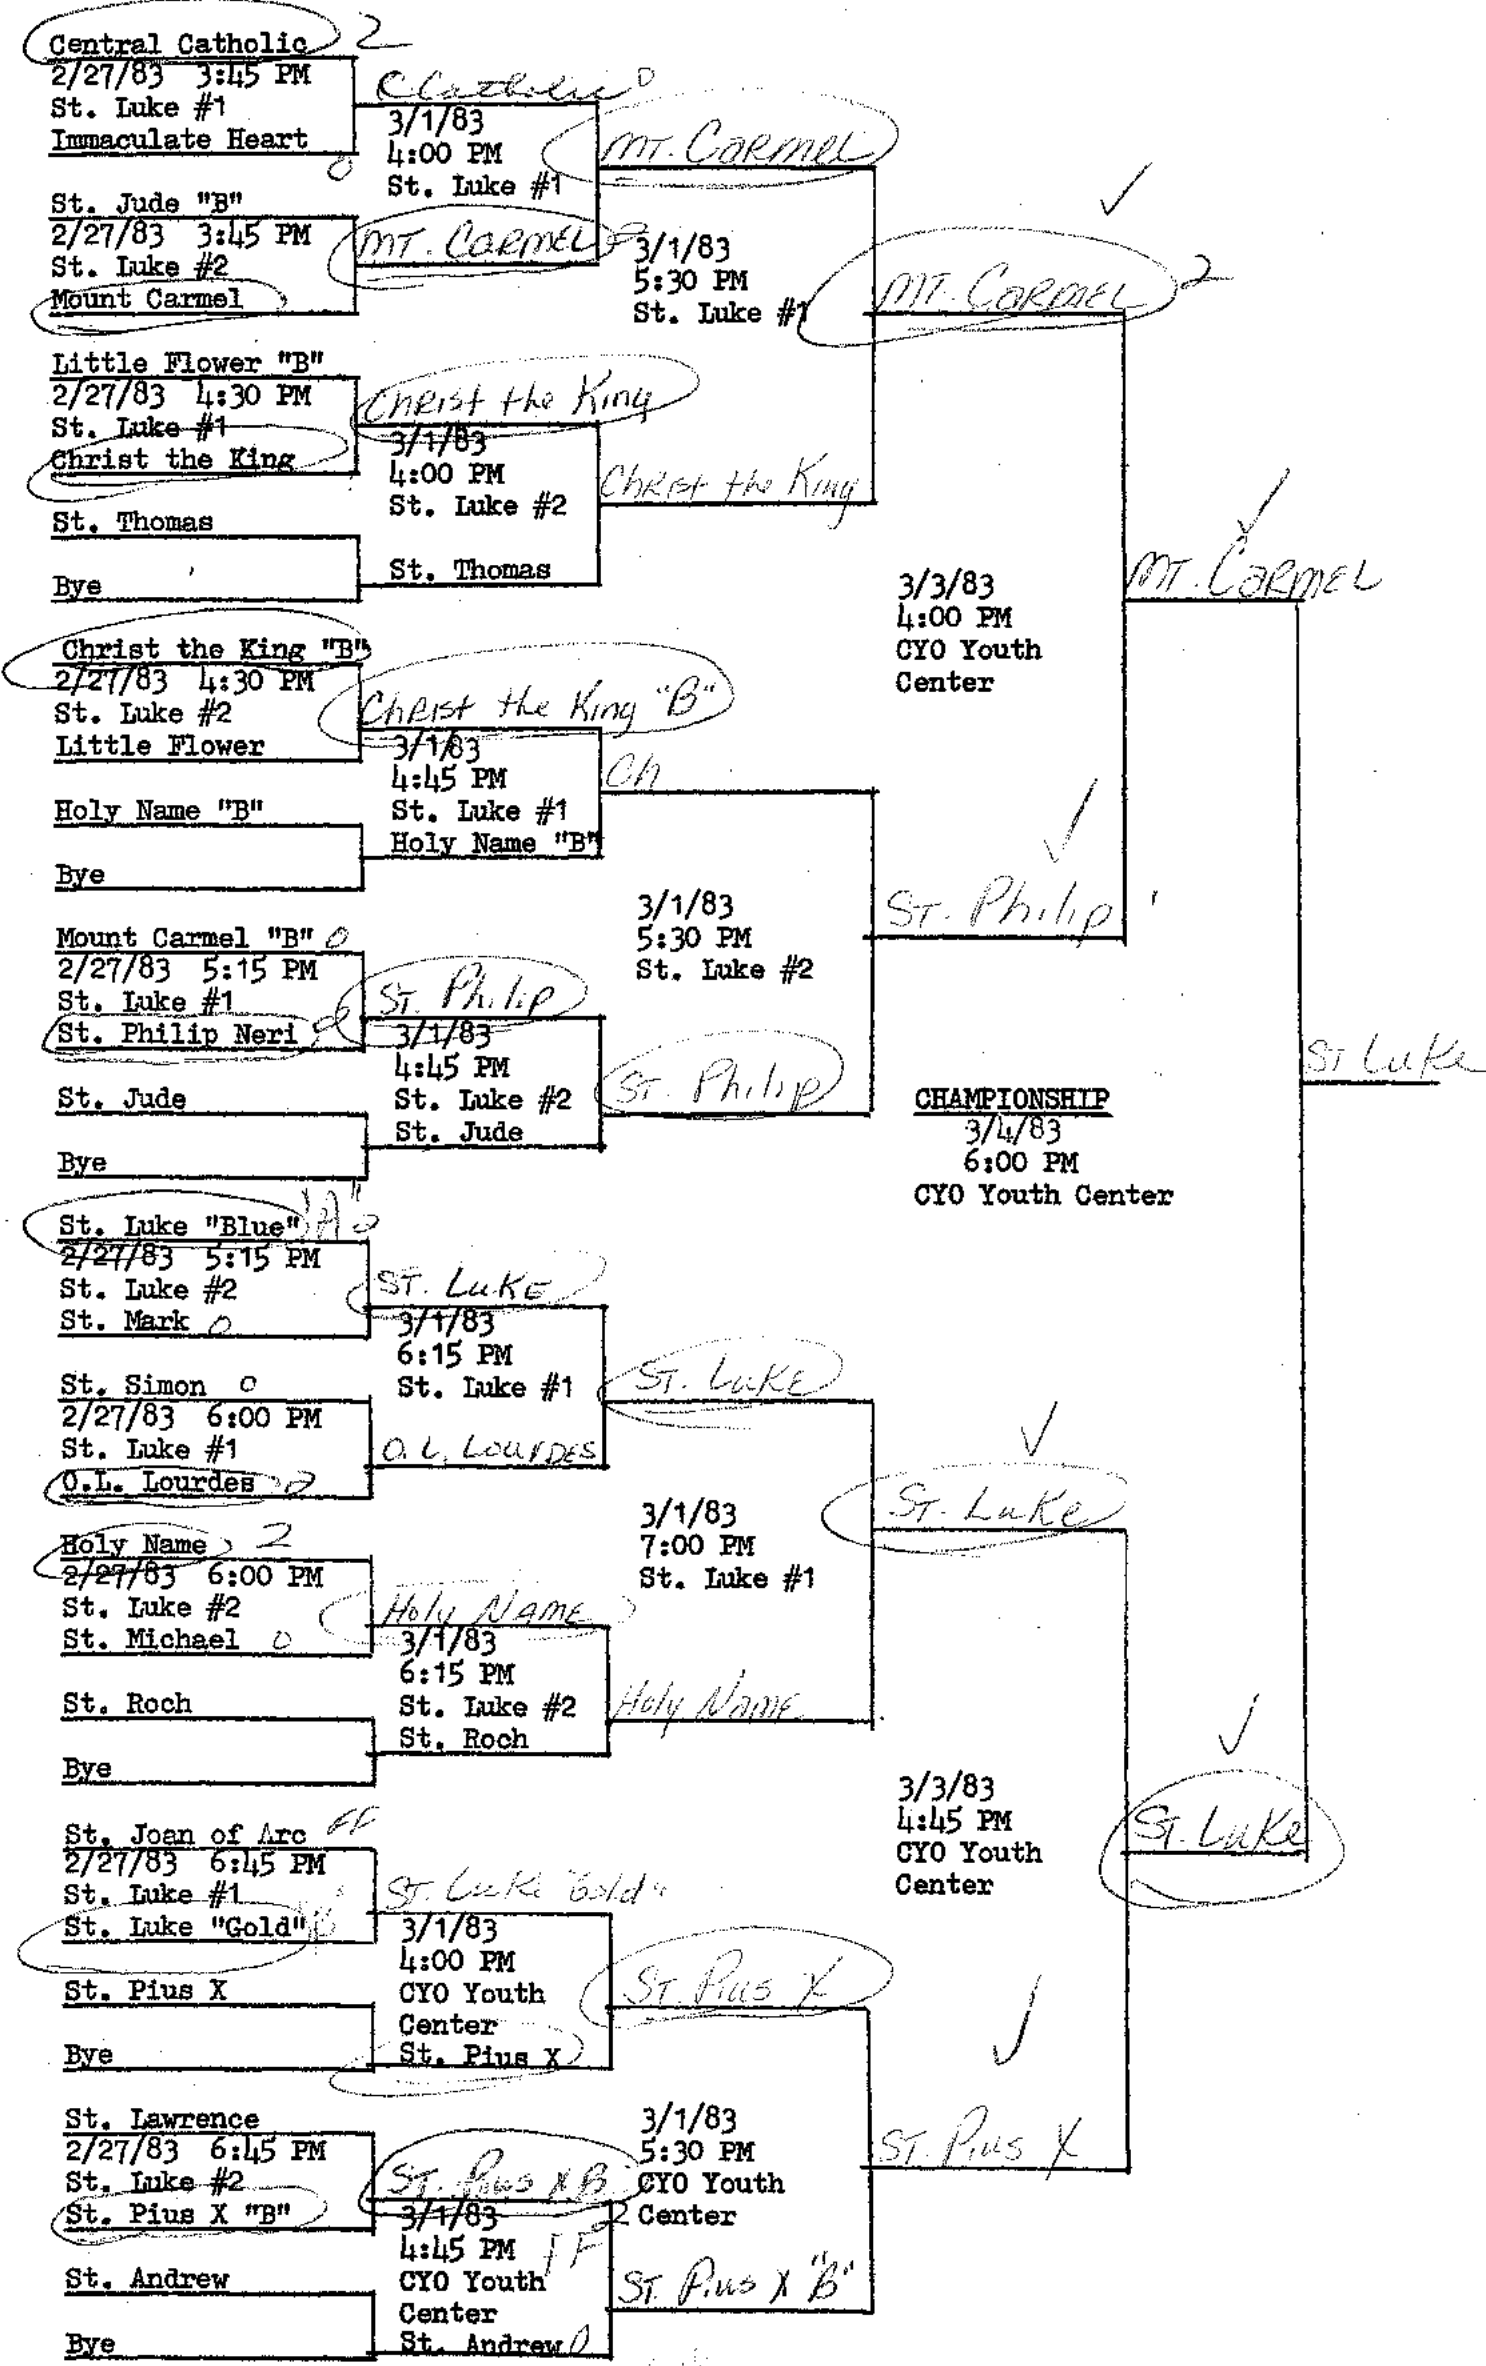

Master

1983 JUNIOR GIRLS VOLLEYBALL TOURNAMENT

All games will be played at the Youth Center, 500 E. Stevens Street, Indianapolis, Indiana (317) 632-9311. All games will be played on Saturday, February 5, 1983.