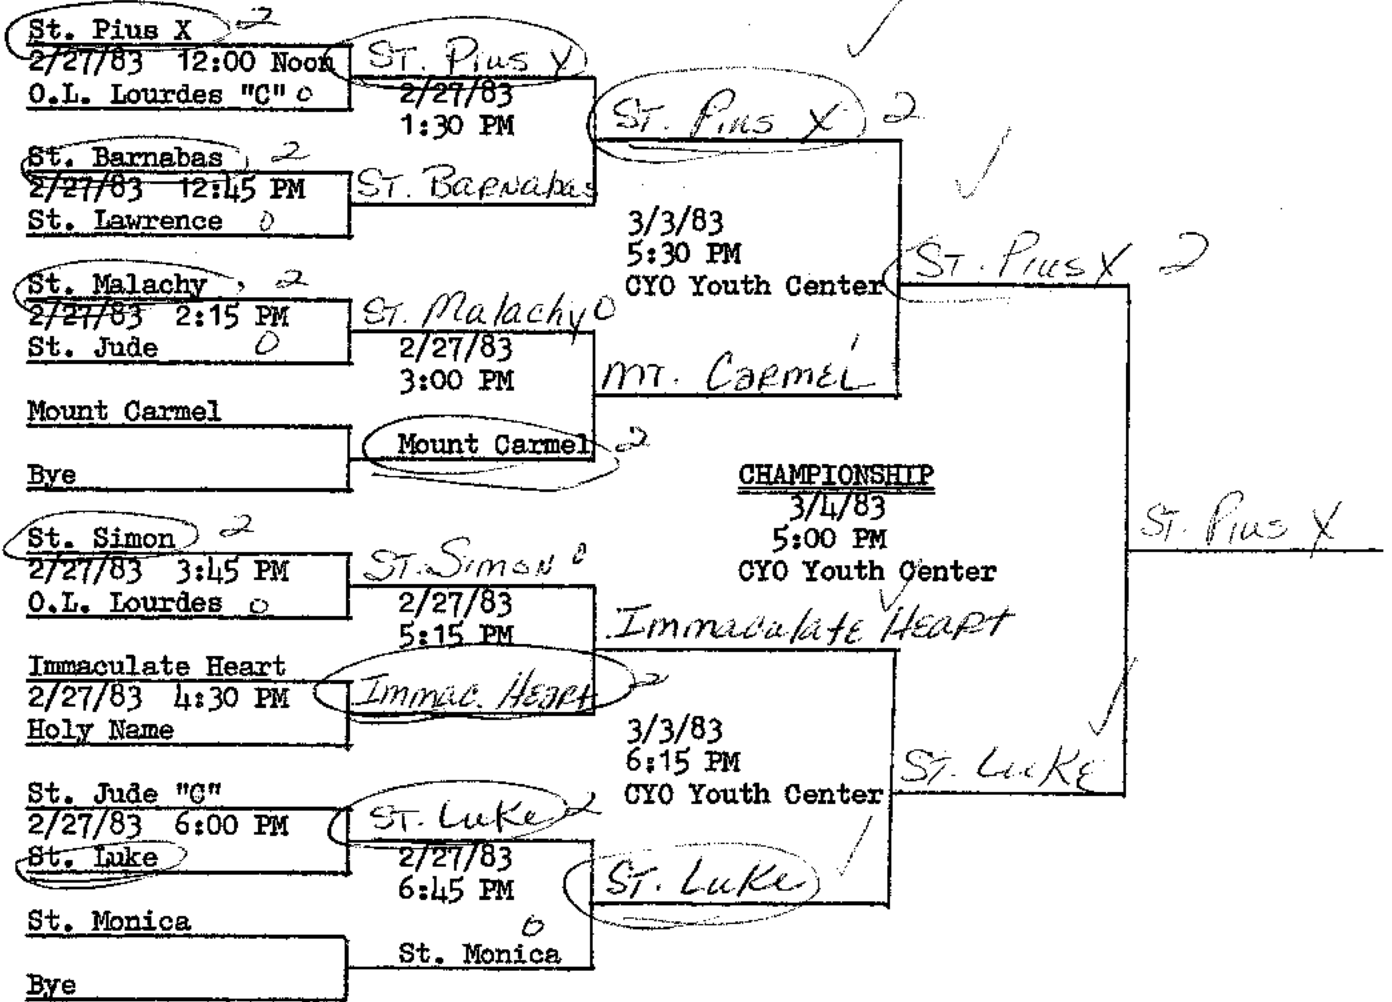

Master

1983
CADET "B" GIRLS' VOLLEYBALL
POST-SEASON TOURNAMENT

ALL GAMES WILL BE PLAYED AT THE ST. PIUS GYMNASIUM, 7200 SARTO DRIVE, INDIANAPOLIS, INDIANA, EXCEPT THE SEMI-FINALS AND FINAL ROUNDS.