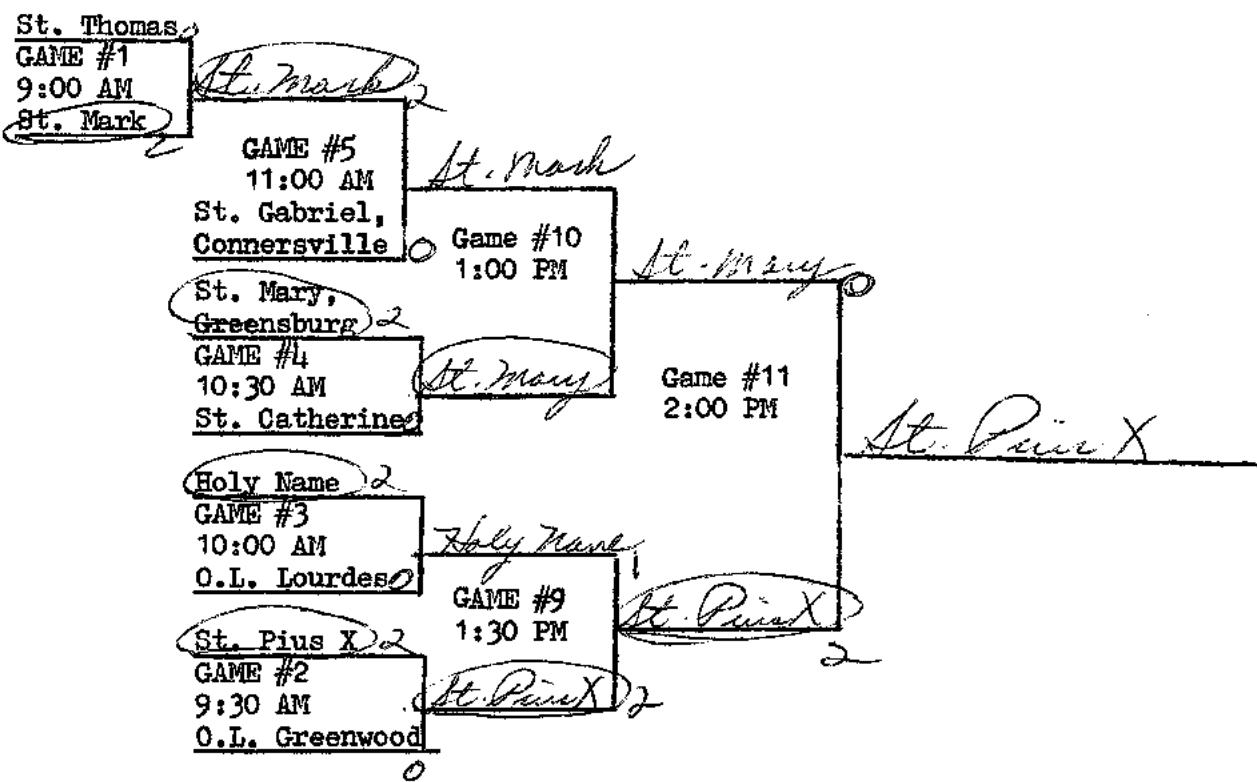

Division #2 on reverse side.

SPX "A"
8-0

Master

1982
JUNIOR CYO GIRLS'
INVITATIONAL VOLLEYBALL TOURNAMENT

(THIS IS AN ABBREVIATED DOUBLE ELIMINATION TOURNAMENT)

**WE SHALL PLAY A LOSERS BRACKET FOR TEAMS WHO HAVE PLAYED ONLY ONE GAME. CYO STAFF WILL HELP SCHEDULE THOSE GAMES AT THE ASSIGNED TIMES.