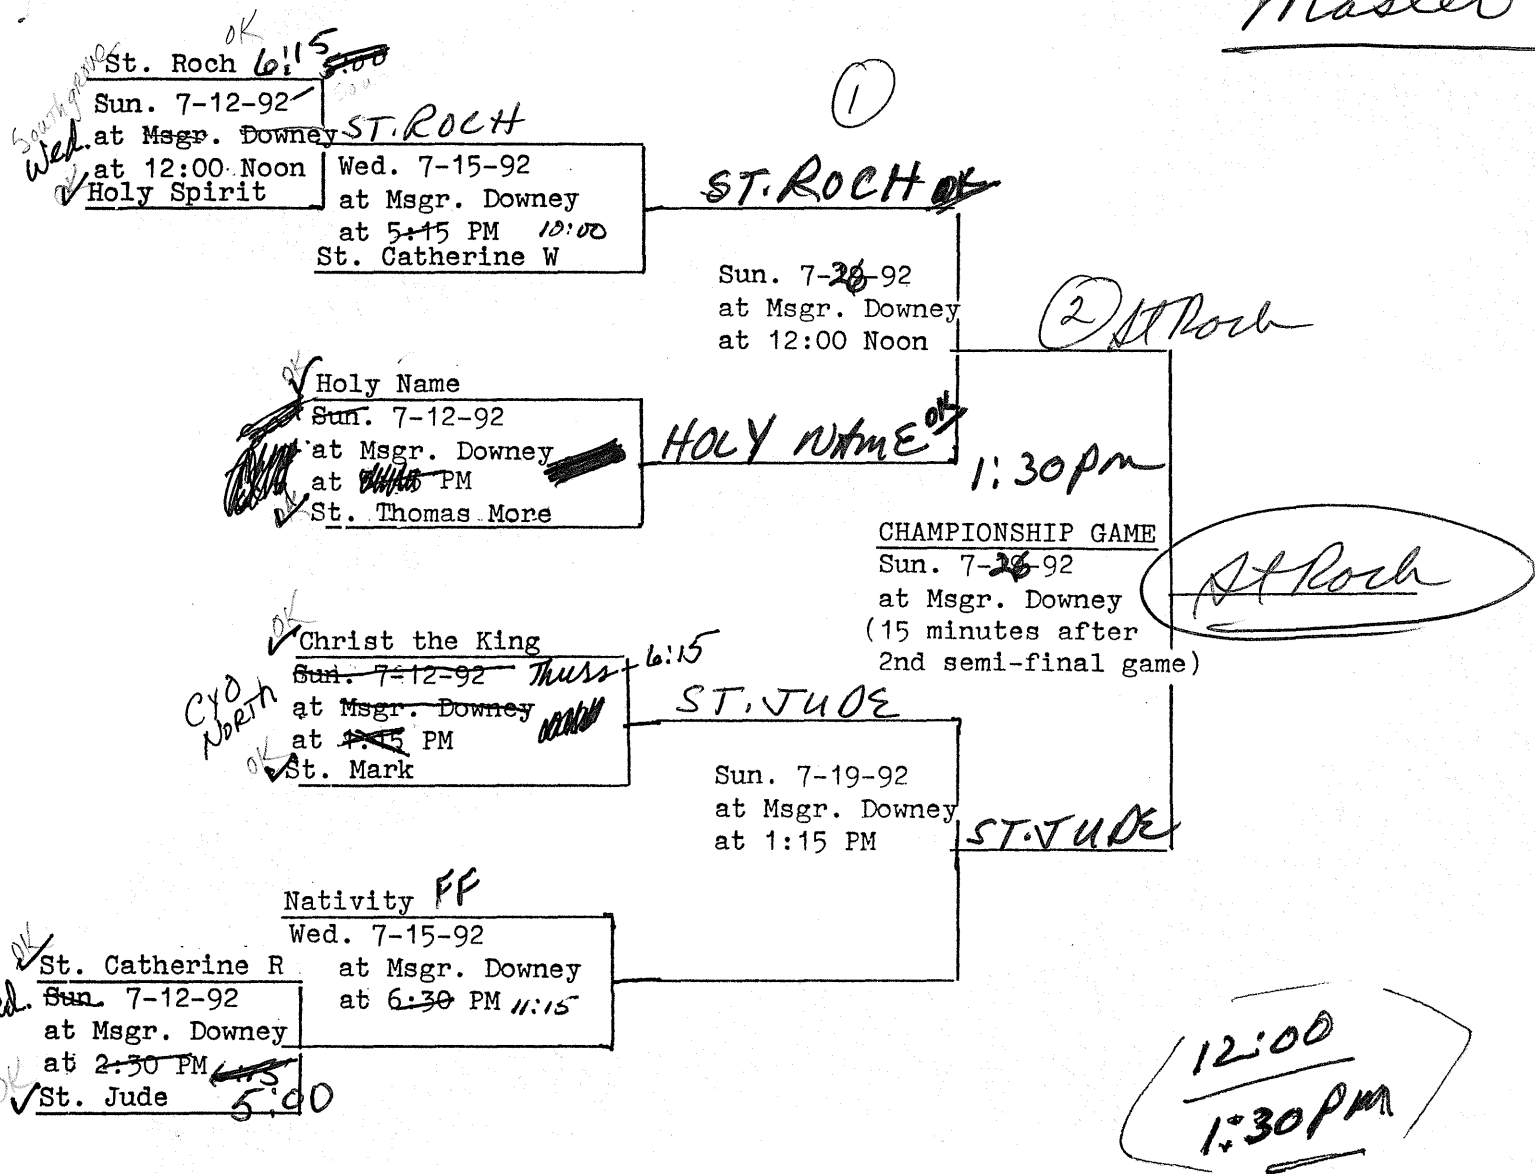

Master

All Tournament Games will be played with an official provided by the CYO Office. Please be sure you arrive at your game site at least 15 minutes prior to game time.

19- St. Thomas - out

Jude - Tues & Thurs

Ed Corsaro 543-4925