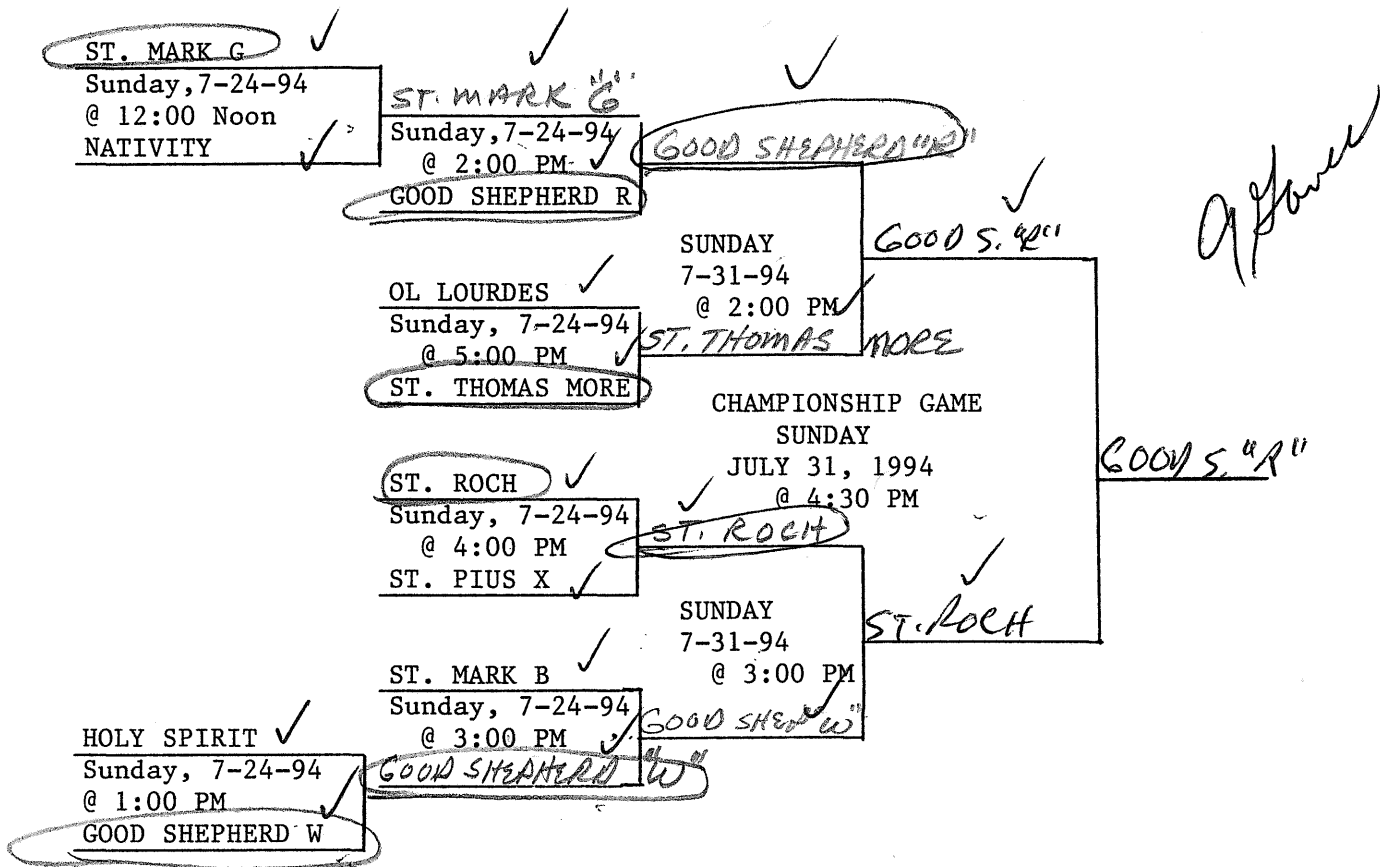

1994 CYO CO-ED SOFTBALL POSTSEASON
TOURNAMENT

ALL GAMES WILL BE PLAYED AT THE MONSIGNOR DOWNEY CYO FIELD AT THE CORNER OF PERKINS AND RAYMOND STREETS. THE GAMES ARE SCHEDULED FOR SUNDAY, JULY 24 AND SUNDAY, JULY 31, 1994.

PAID OFFICIALS WILL BE USED FOR ALL ROUNDS OF THE CYO CO-ED SOFTBALL TOURNAMENT. PAID OFFICIALS WILL ALSO BE USED FOR THE PLAY-OFF TO DETERMINE THE LEAGUE CHAMPION.

7-24
3:00 - 4:00 - 5:00
(RANDALL)

7-31
2:00 - 3:00 - 4:30
(RANDALL)

7-24
12:00 - 1:00 - 2:00
(GOODE)