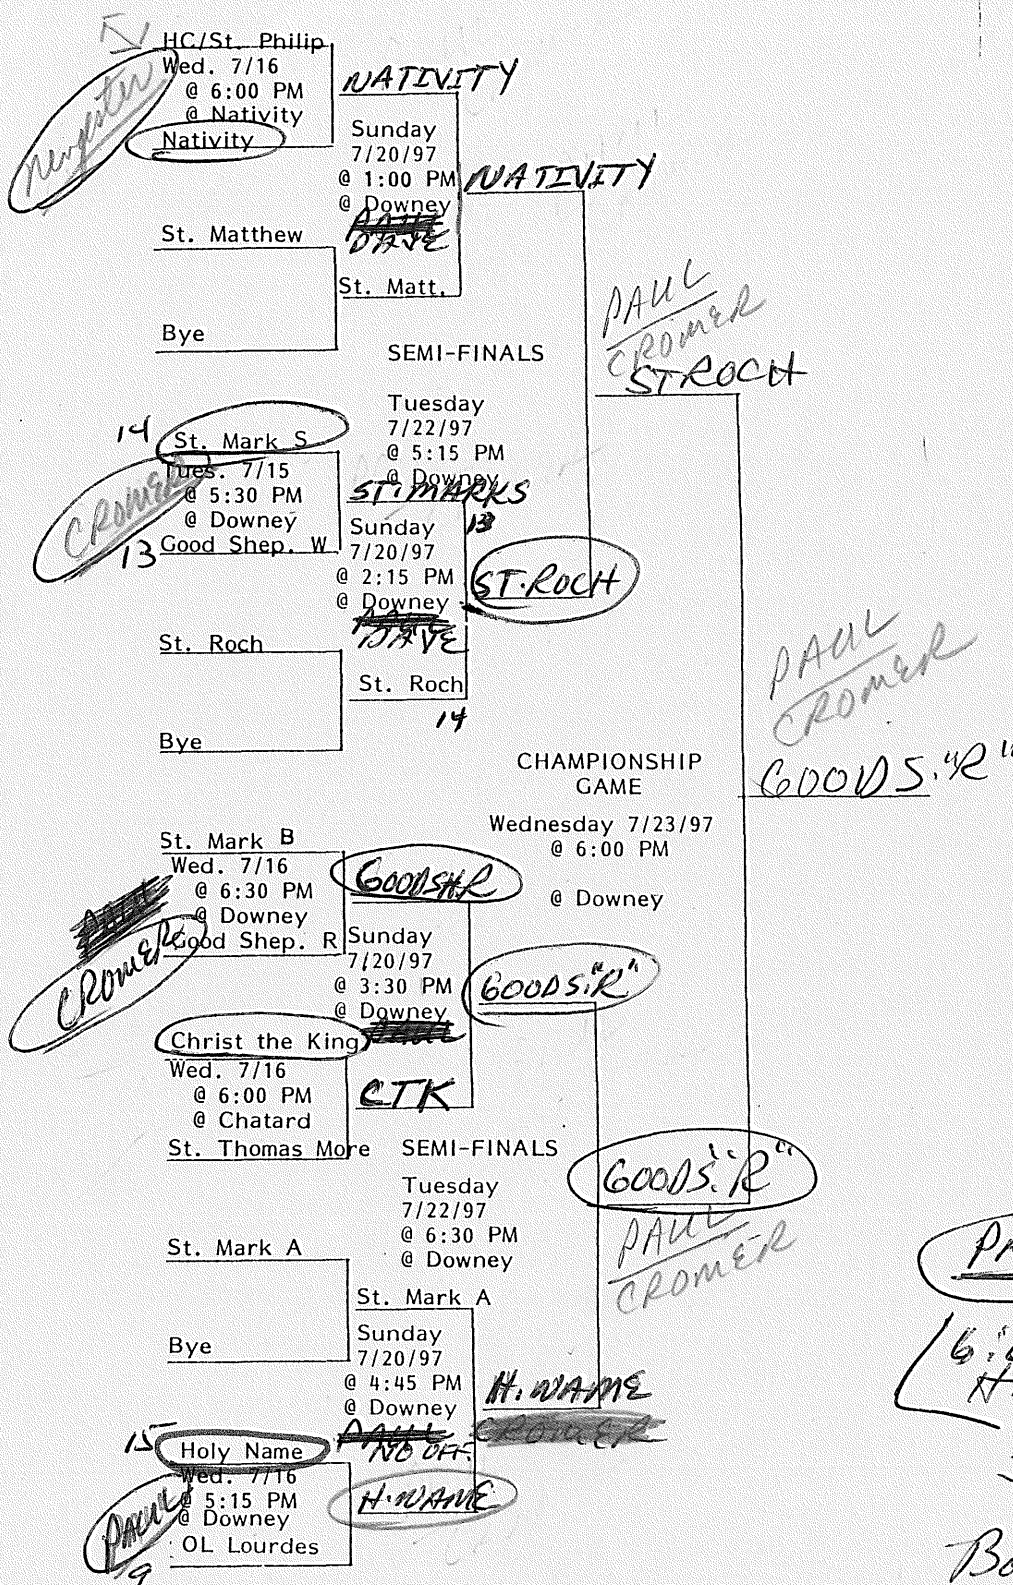

7-22-96
Monday @ 5:30pm
one/HC/SPN
NATIVITY - KROMER

Paul / Blower
July 21st

8-1-96
League
Nativity vs
4

Good SR
16

1997 CYO HIGH SCHOOL COED SOFTBALL TOURNAMENT

Master

1. Officials will be provided for all rounds of the tournament.
2. We ask that you arrive at least 20 minutes prior to your scheduled game.
3. Please make every effort to have an equal number of boys and girls for the tournament.