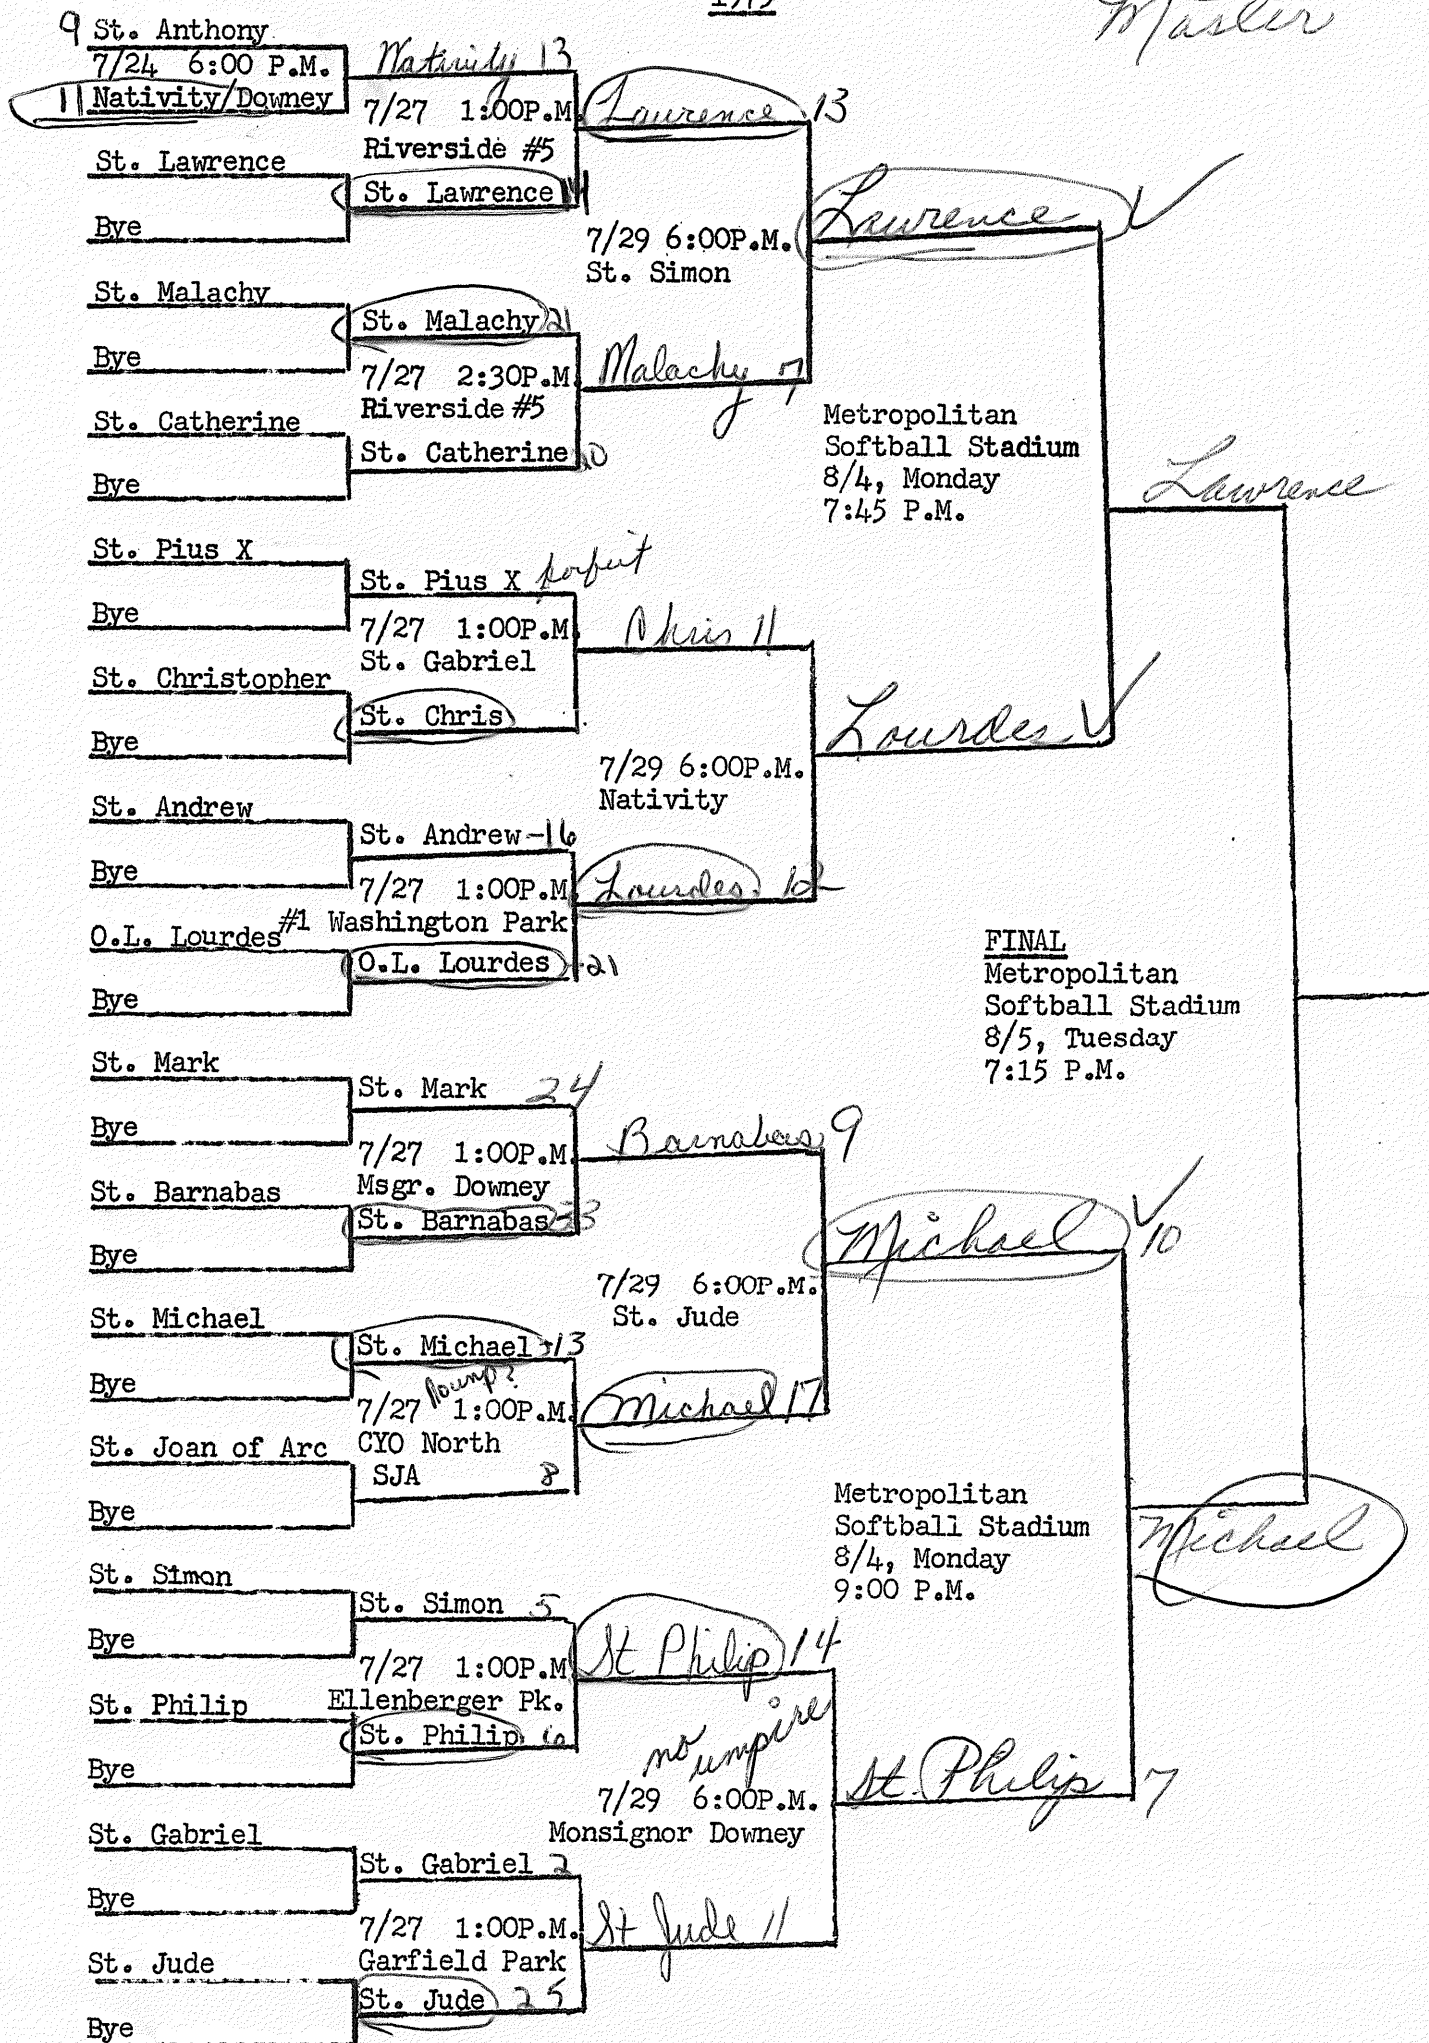

CYO BOYS' SOFTBALL TOURNAMENT
1975

Master

1. **NOTES:**
1. The 1975 CYO softball rules should be used throughout the tournament with the following exceptions: a.) For the semi-finals at the stadium, no inning of a Girls' game may start after 1 hr., 10 min., has elapsed from the start of the game. b.) For the semi-finals at the stadium, no inning of a Boys' game may start after 1 hr., 15 min. has elapsed from the start of the game. c.) The final games, boys and girls, will be full 7 innings. d.) No infield practice will be allowed at Metropolitan Softball Stadium, unless time permits before the scheduled time of the next game.
  2. It is very important that all teams playing at Metropolitan Softball Stadium arrive and be ready to play at the assigned time.

Handwritten calculations:
21.56 / 37.50 = 15.00
15.00 / 37.50 = 67.50