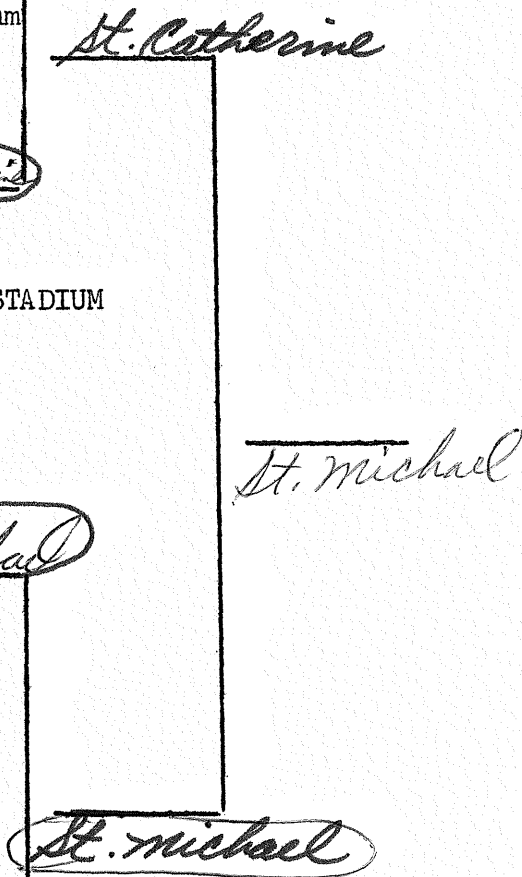

1977 JUNIOR CYO BOYS' SOFTBALL TOURNAMENT

Master

St. Mark 18
@ St. Mark-1:00 PM
Holy Cross 7/24/77 13

Holy Name
_____
Eye
_____

St. Mark 22
Wednesday
7/27/77 *no ump*
@ Msgr. Downey *St. Mark*
@ 5:30 PM
Holy Name *St*

St. Catherine 33
@ Msgr. Downey @12:00
7/24/77 Noon
Immaculate Heart 4

St. Jude
_____
Eye
_____

Monday,
8-1-77
@ Metropolitan Stadium
@ 9:00 PM
St. Catherine 19
Wednesday
7/27/77
@ Msgr. Downey *St. Catherine's*
@ 6:45 PM
St. Jude

12 METROPOLITAN STADIUM

7-21 Det. Michael
Sacred Heart C
@ Moreland Field
11:30 ~~1:00~~ PM-7/24/77
St. Michael 18

St. Andrew
_____
Eye
_____

St. Michael 15
Thursday
7/28/77
@ 5:30 PM
@ St. Andrew
St. Andrew 4

FINALS
Tuesday
8/2/77
7:15 PM

St. Christopher 13
@ Leonard Park
1:00 PM-7/24/77
St. Joan of Arc 10

St. Philip Neri 12
@ M gr. Downey
1:15 PM-7/24/77
Nativity 7

Monday,
8-1-77
@ Metropolitan Stadium
@ 7:45 PM
St. Christopher 22
Thursday
7/28/77
@ 5:30 PM
@ Msgr. Downey
St. Philip Neri 11

NOTES:

1. The 1977 CYO Softball rules should be used throughout the tournament with the following exceptions: a.) For the semi-finals at the stadium, no inning of a Girls' game may start after 1 hr., 10 min., has elapsed from the start of the game. b.) For the semi-finals at the stadium, no inning of a Boys' game may start after 1 hr., 15 min., has elapsed from the start of the game. c.) The final games, boys and girls, will be full 7 innings. d.) No infield practice will be allowed at Metropolitan Softball Stadium, unless time permits, before the scheduled time of the next game.

It is very important that all teams playing at Metropolitan Softball Stadium arrive and be ready to play at the assigned time.