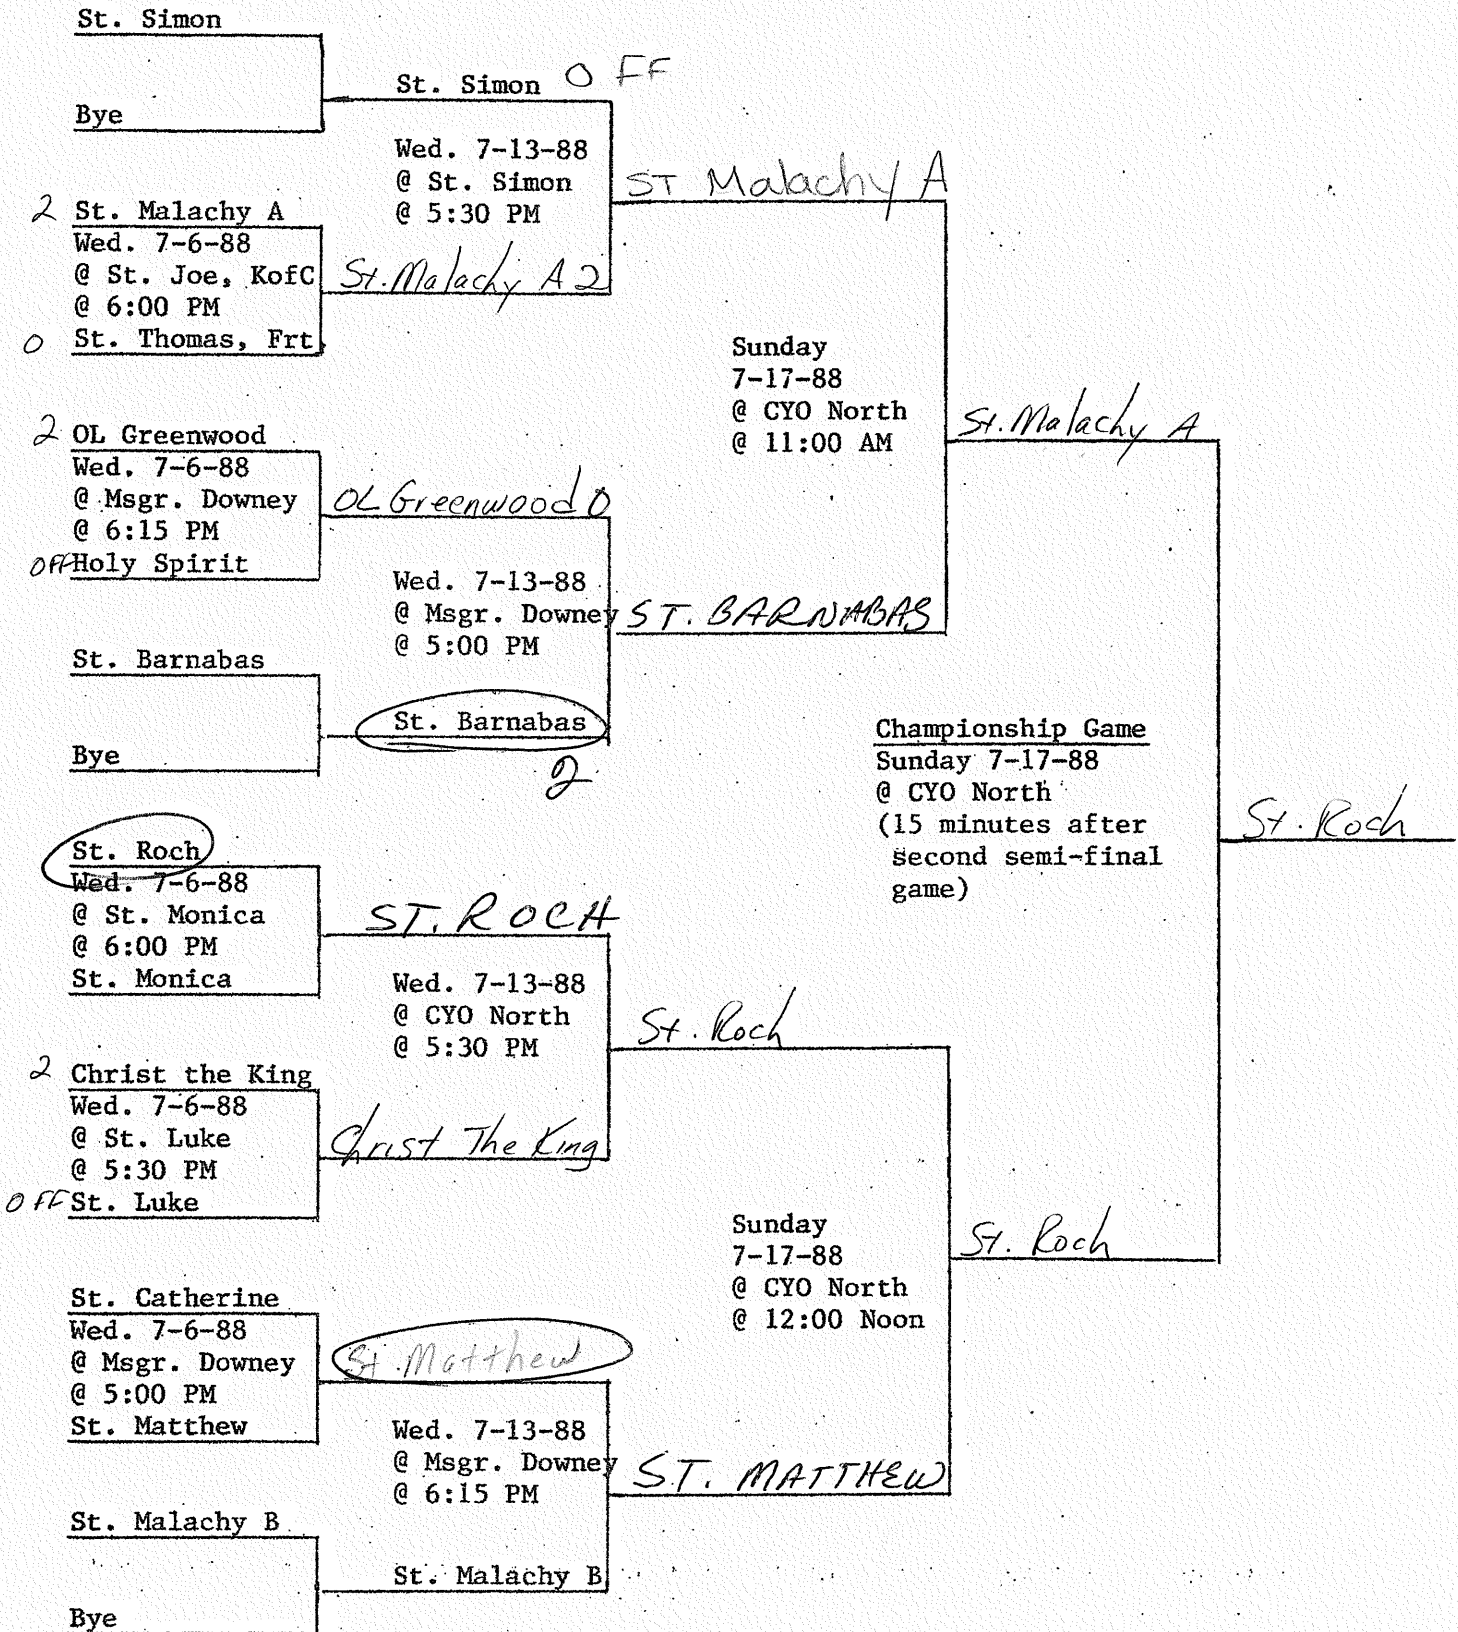

Master

1988 CYO Co-Ed Softball Postseason Tournament