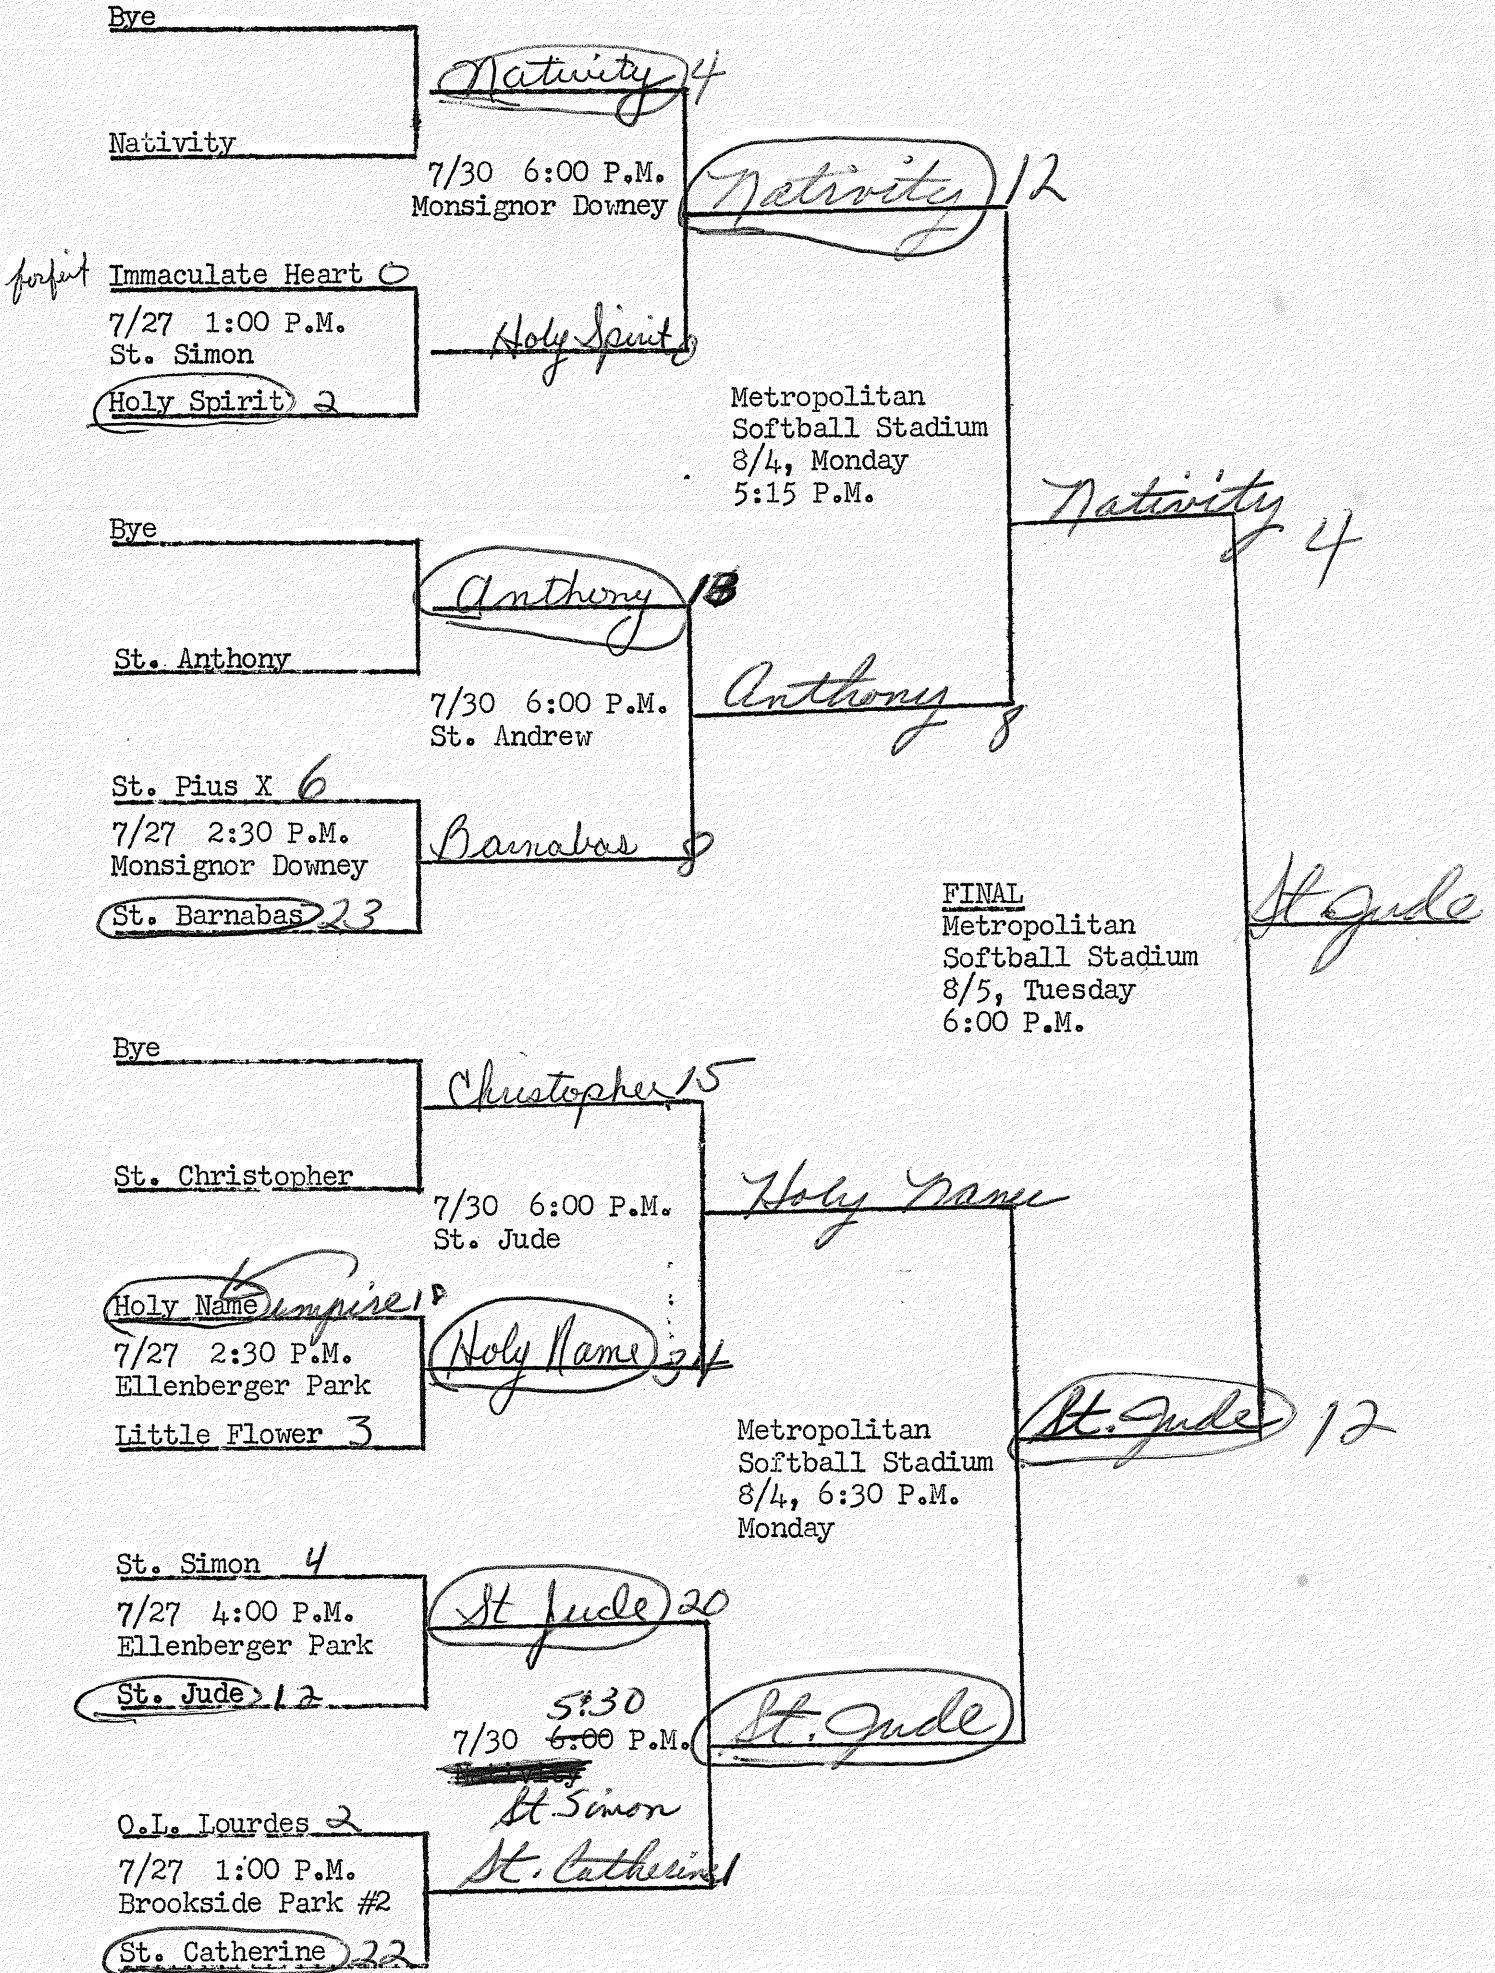

CYO GIRLS' SOFTBALL TOURNAMENT
1975

Master

NOTES:

- 1.) Umpires will be furnished for the semi-final and final round games only. All other games are to be played with each team providing a volunteer official. Each team will be billed for umpires fees after the tournament.
- 2.) The 1975 CYO Softball rules should be used through the tournament with the following exceptions: a.) For the semi-finals at the stadium, no inning of a girls game may start after 1 hr., 10 min. has elapsed from the start of the game. b.) For the semi-finals at the stadium, no inning of a boys game may start after 1 hr., 15 min. has elapsed from the start of the game. c.) The final games, boys and girls, will be full seven innings. d.) No infield practice will be allowed at Metropolitan unless time permits before the scheduled time of the game.
- 3.) It is very important that all teams playing at Metropolitan Softball Stadium arrive and be ready to play at the assigned time.