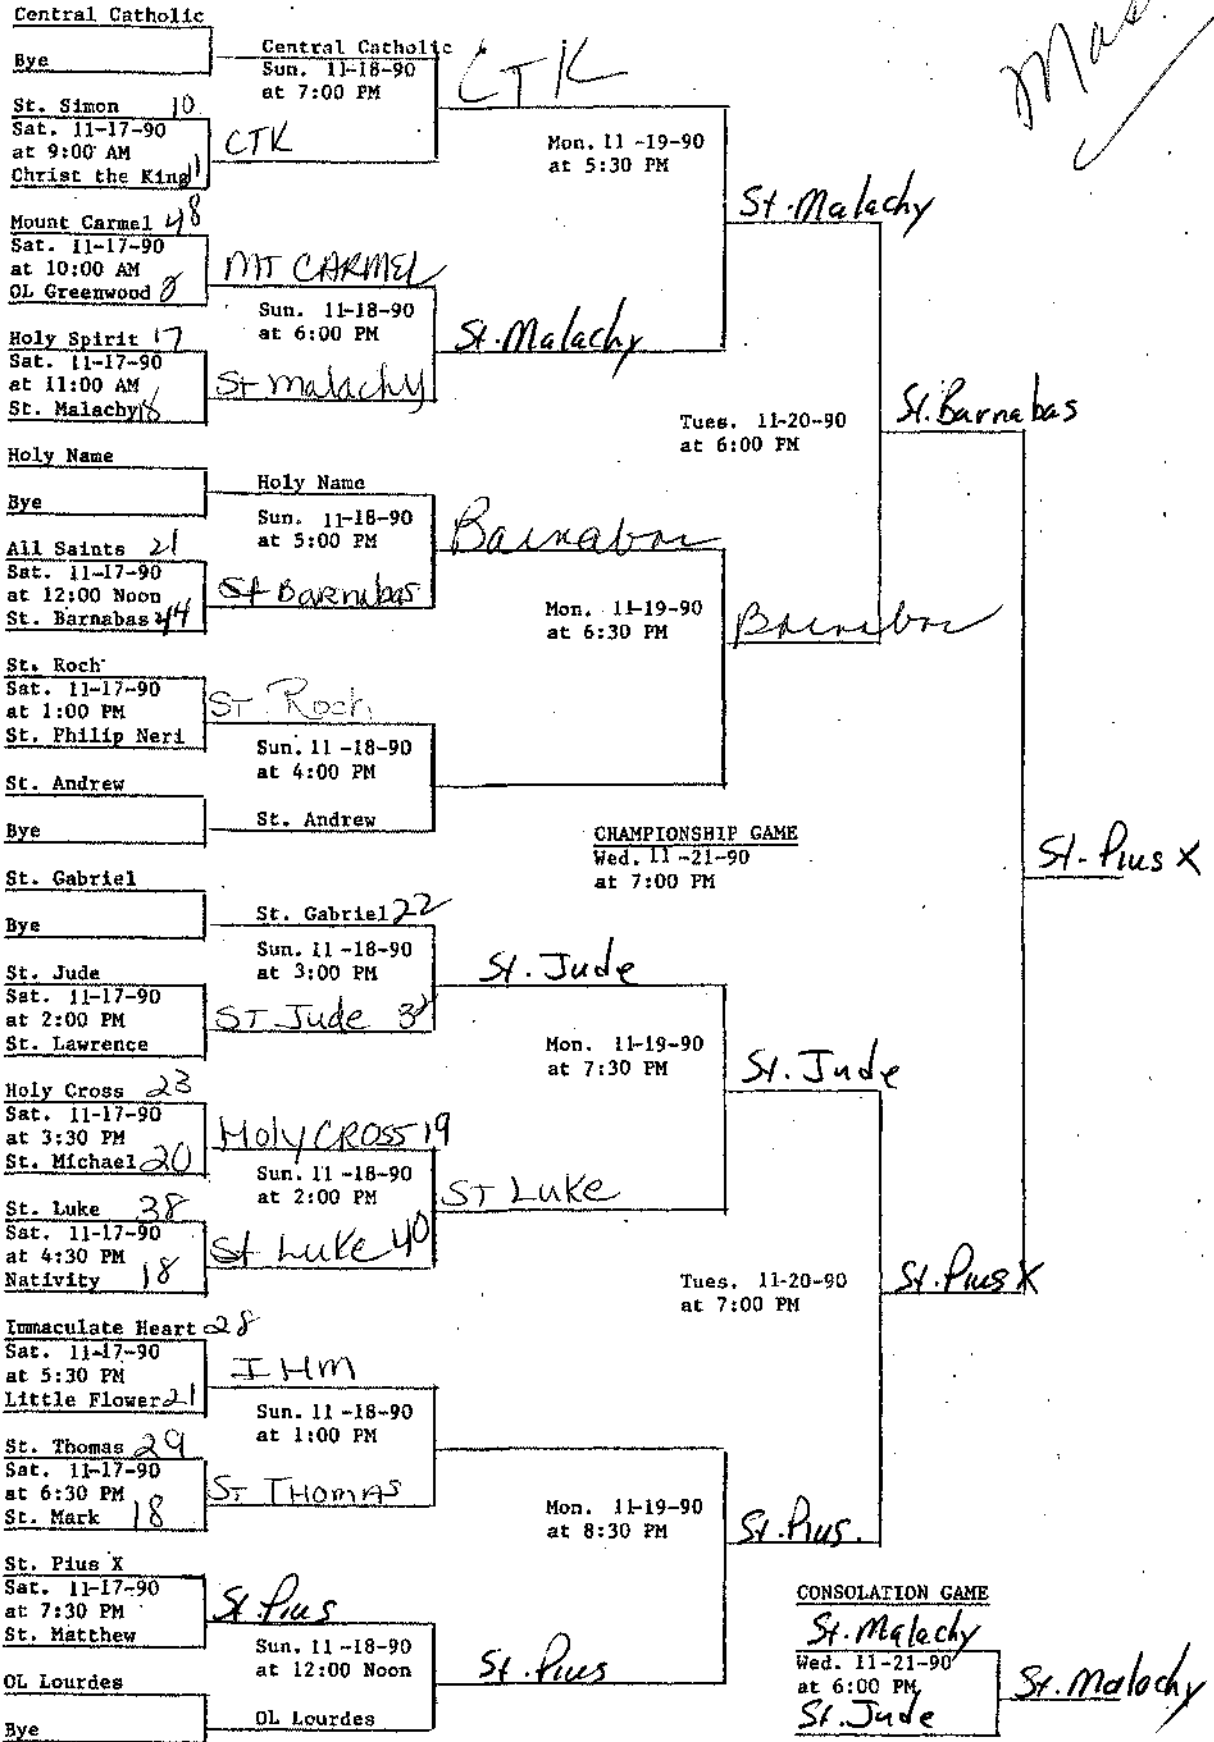

1990 CYO ST. MATTHEW CADET "A" GIRLS' POSTSEASON TOURNAMENT

Master

SPECIAL NOTES:

1. All games will be played at the St. Matthew Gymnasium, 4100 East 56th Street.
2. All teams should report to the St. Matthew Gym at least 20 minutes prior to the start of your game so that line-ups may be exchanged and marked in the scorebook.