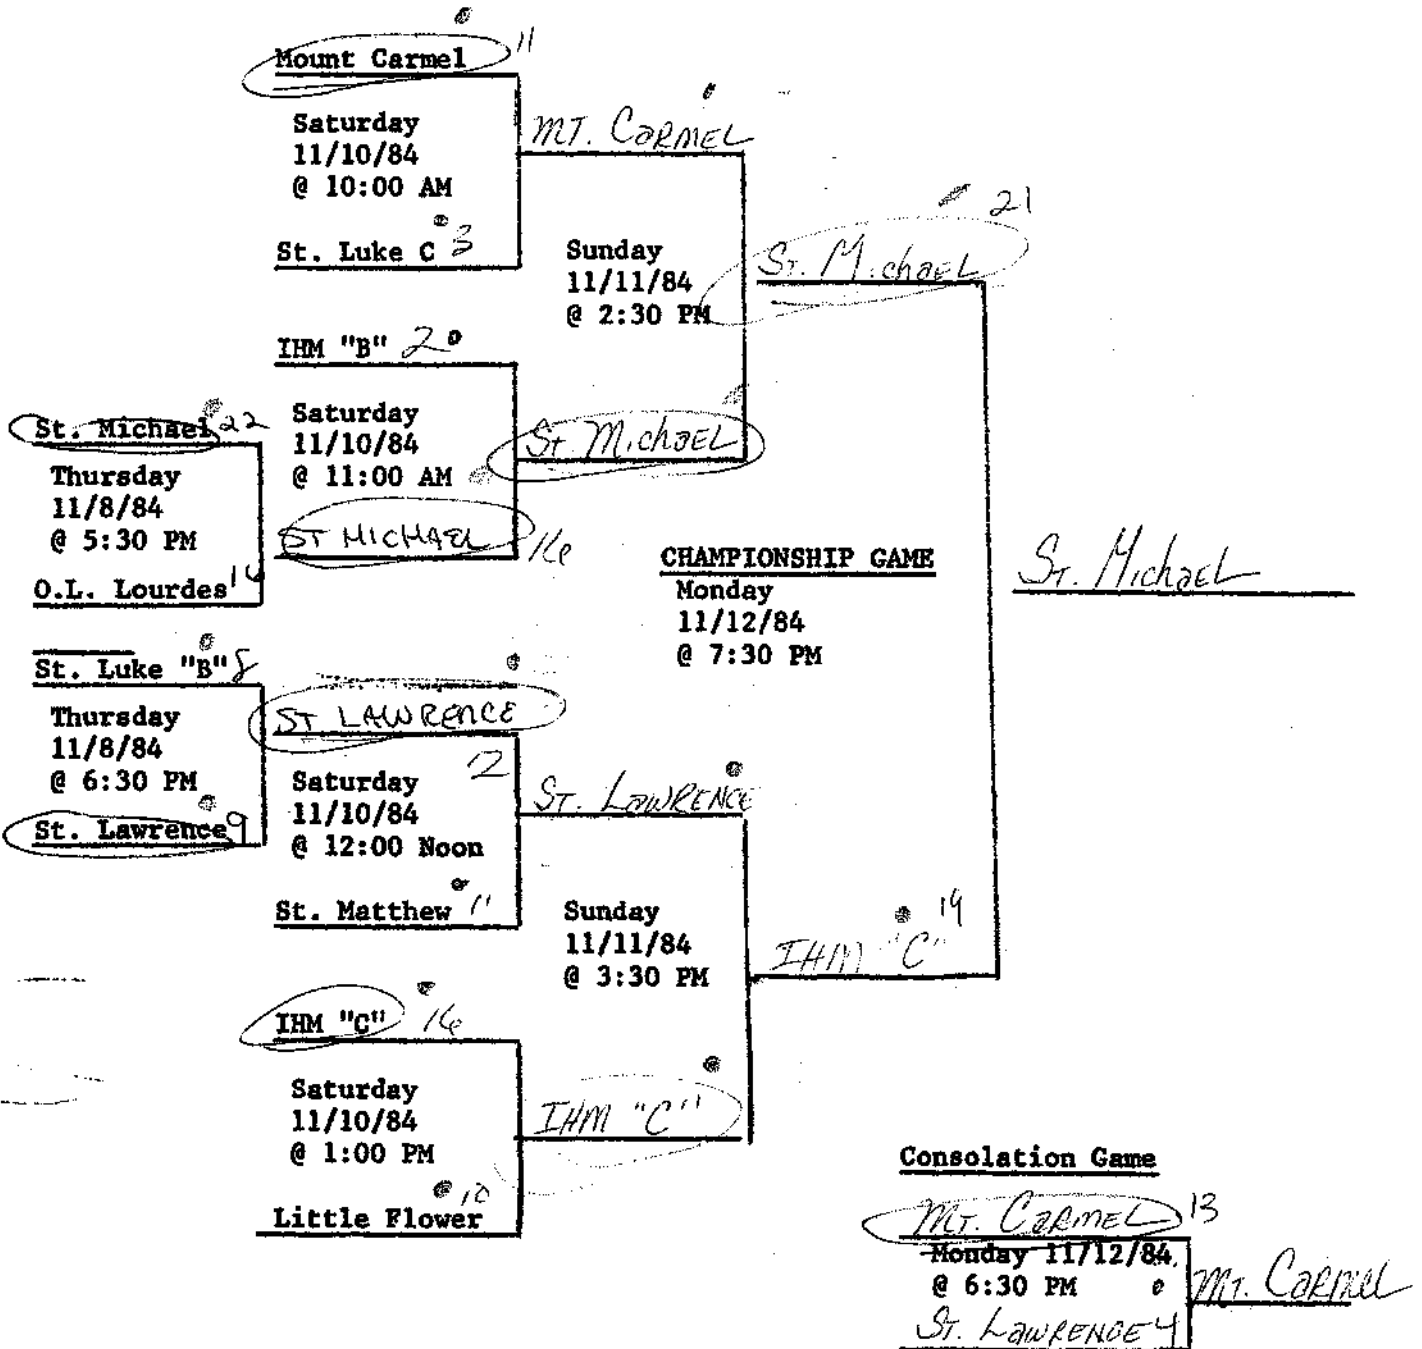

1984 CYO 56 "B" Girls' Post Season Basketball Tournament

- All Games Will Be Played At The St. Luke Gymnasium, 7650 North Illinois
- As During The Regular Season One Official Will Be Used At The 56 Level For All Games Until The Semi-Final And Final Round.