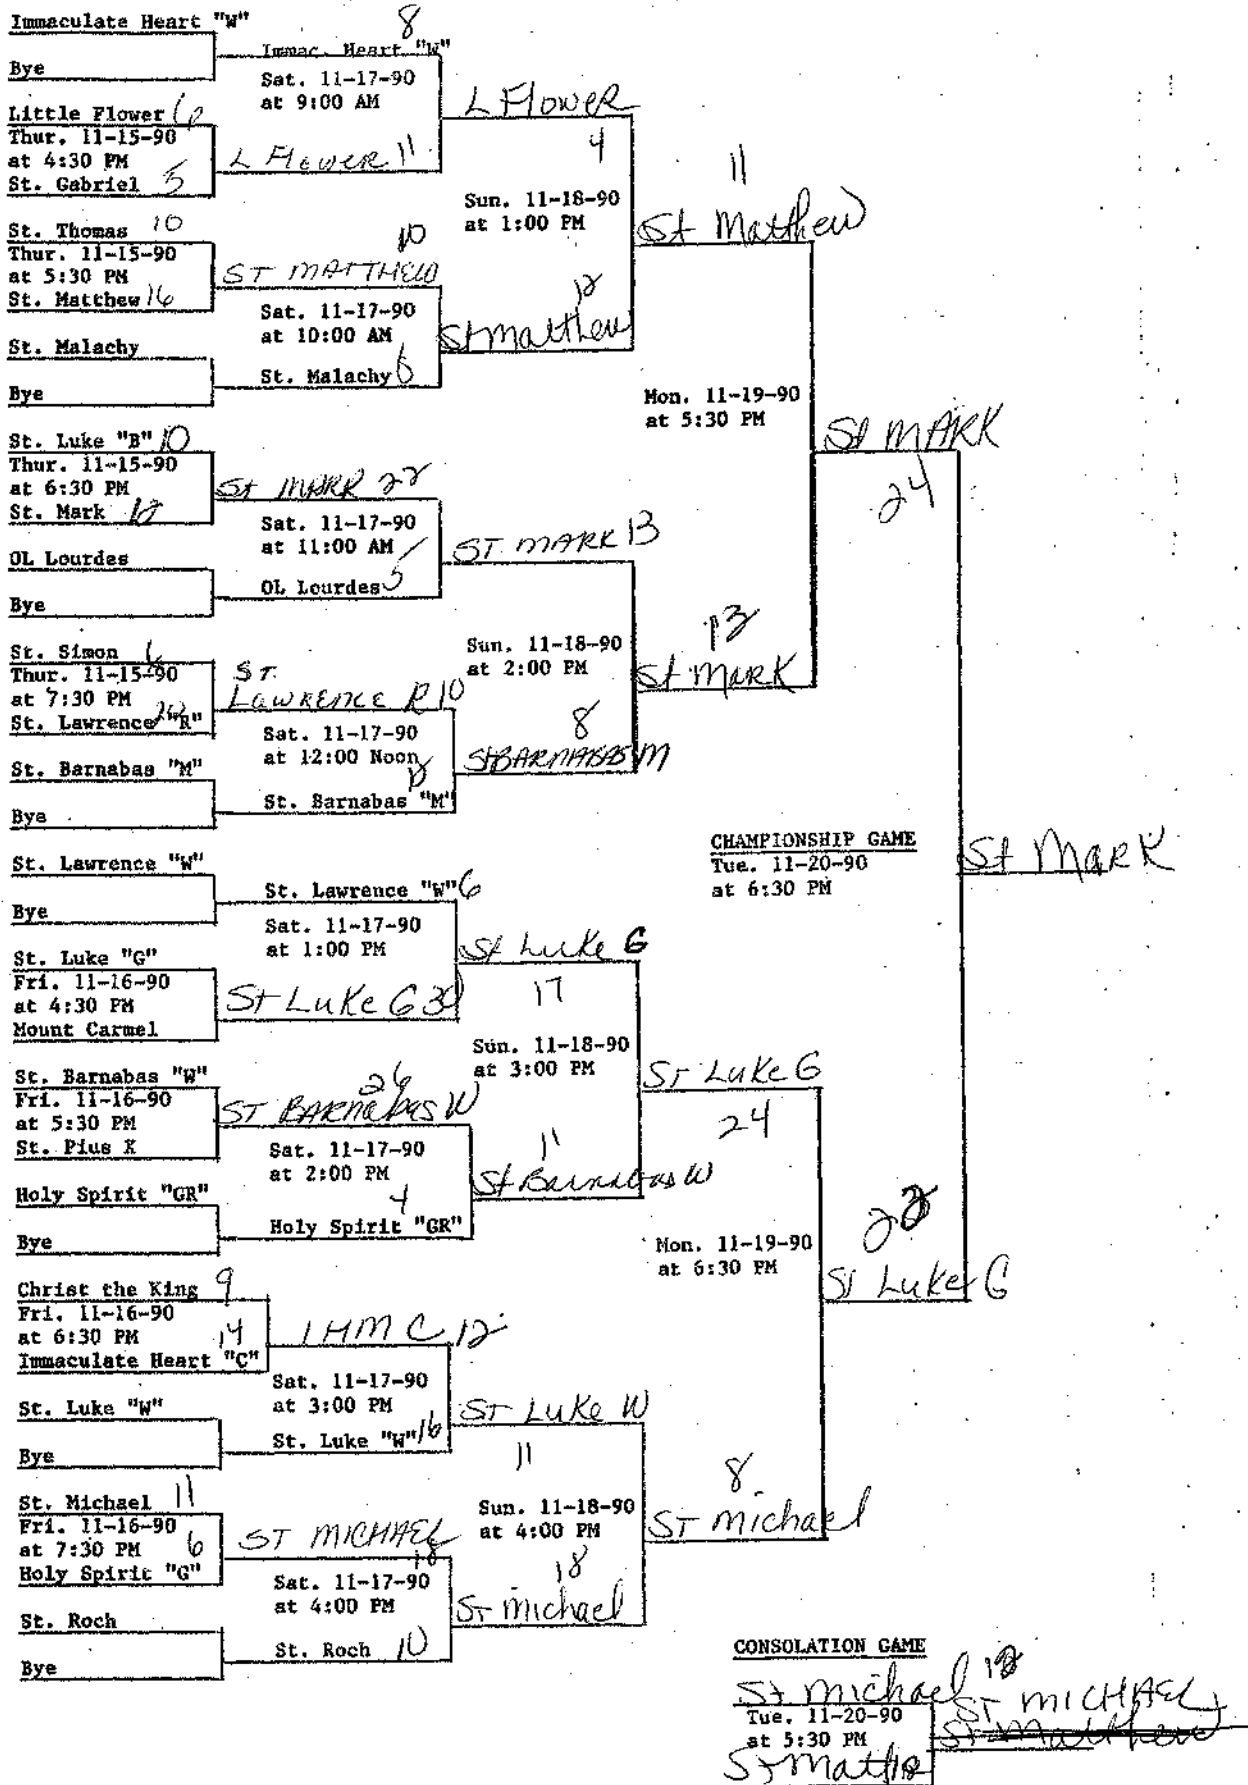

1990 CYO ST. LUKE 56 "B" GIRLS' POSTSEASON TOURNAMENT

SPECIAL NOTES:

1. All games will be played at the St. Luke Gymnasium, 7650 N. Illinois Street.
2. As during the regular season, one official only will be used during the tournament up to the semi-final round.
3. All teams should report to the St. Luke Gym at least 20 minutes prior to the start of your game so that line-ups may be exchanged and marked in the scorebooks.