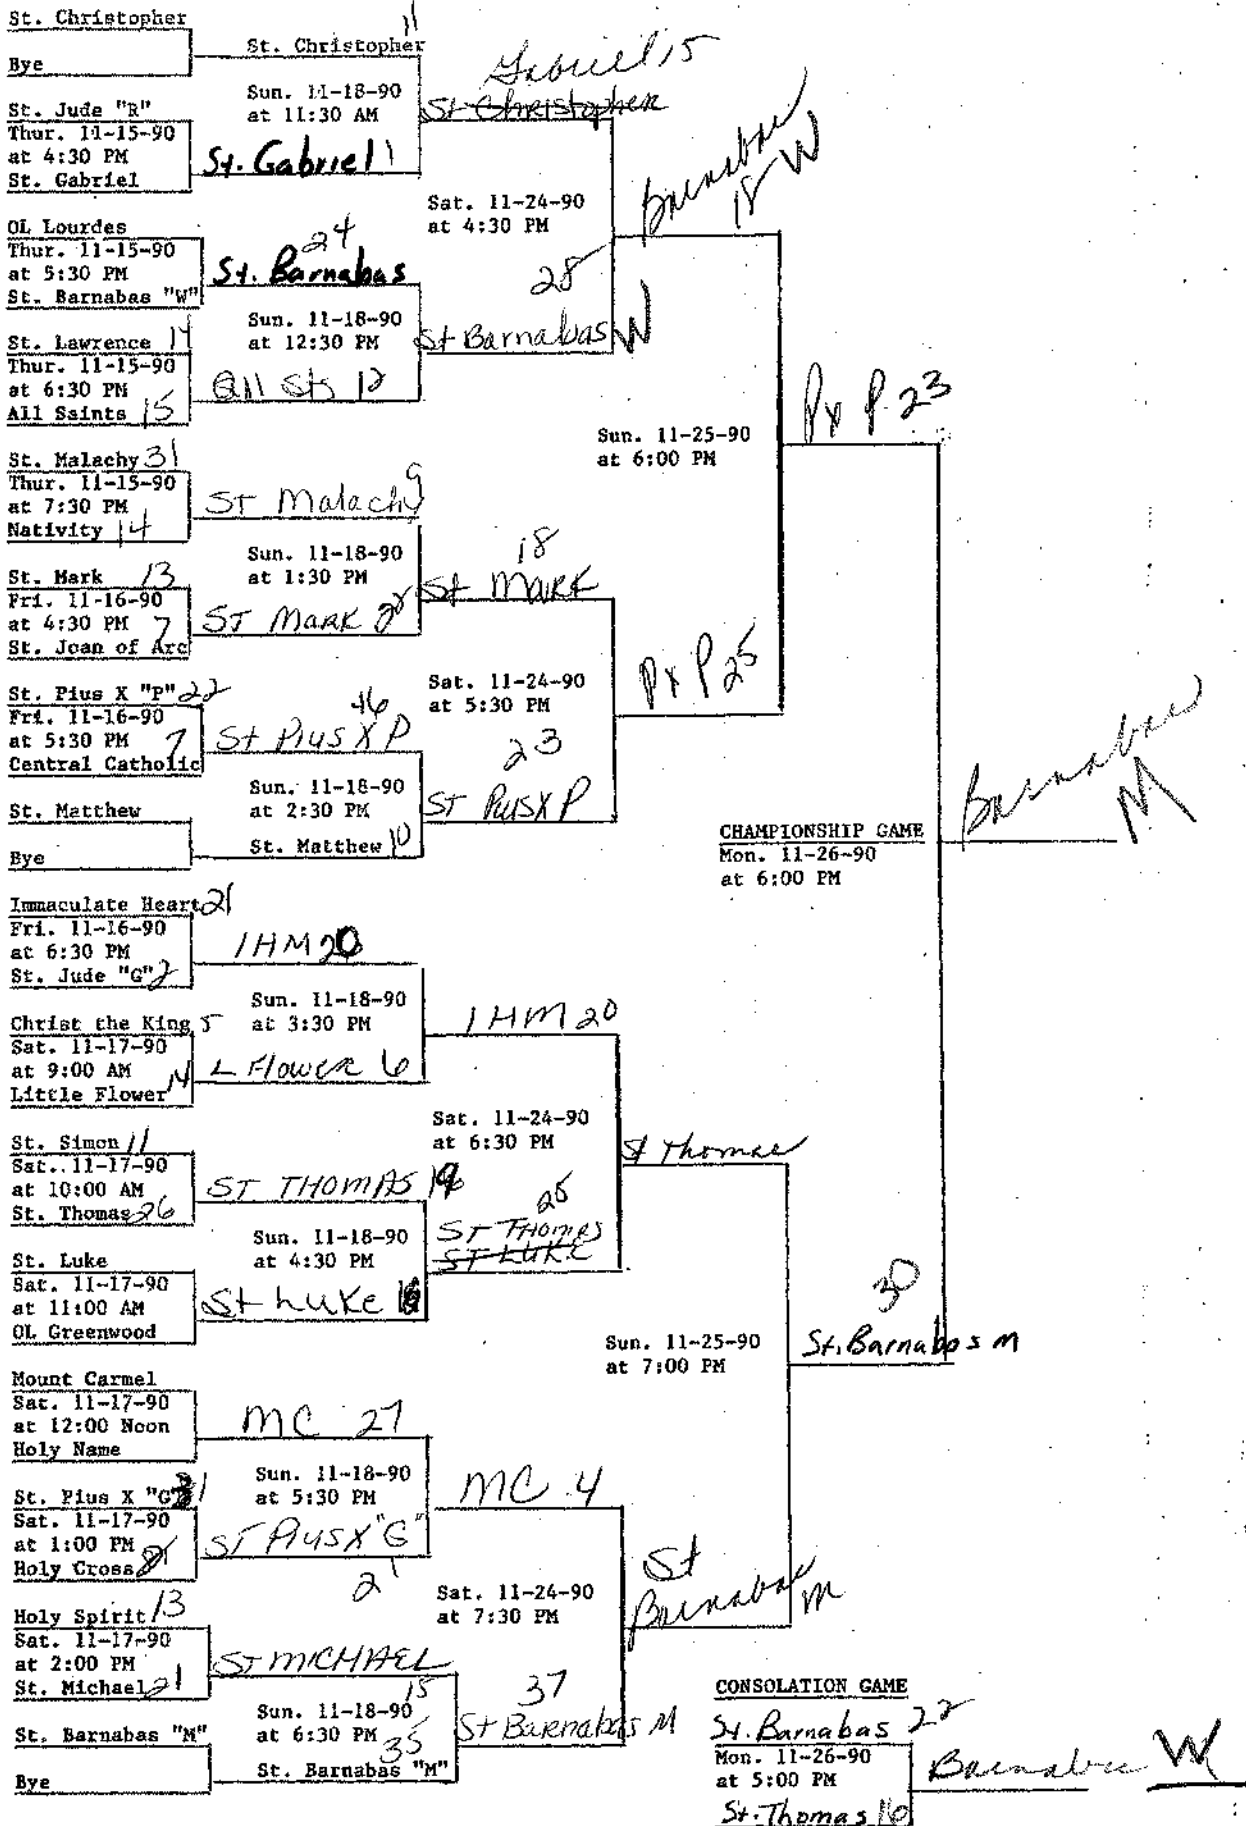

1. All games will be played at the OL Lourdes Gymnasium, 5333 E. Washington Street.
2. All teams should report to the OL Lourdes Gym at least 20 minutes prior to the start of your game so that line-ups may be exchanged and marked in the scorebooks.