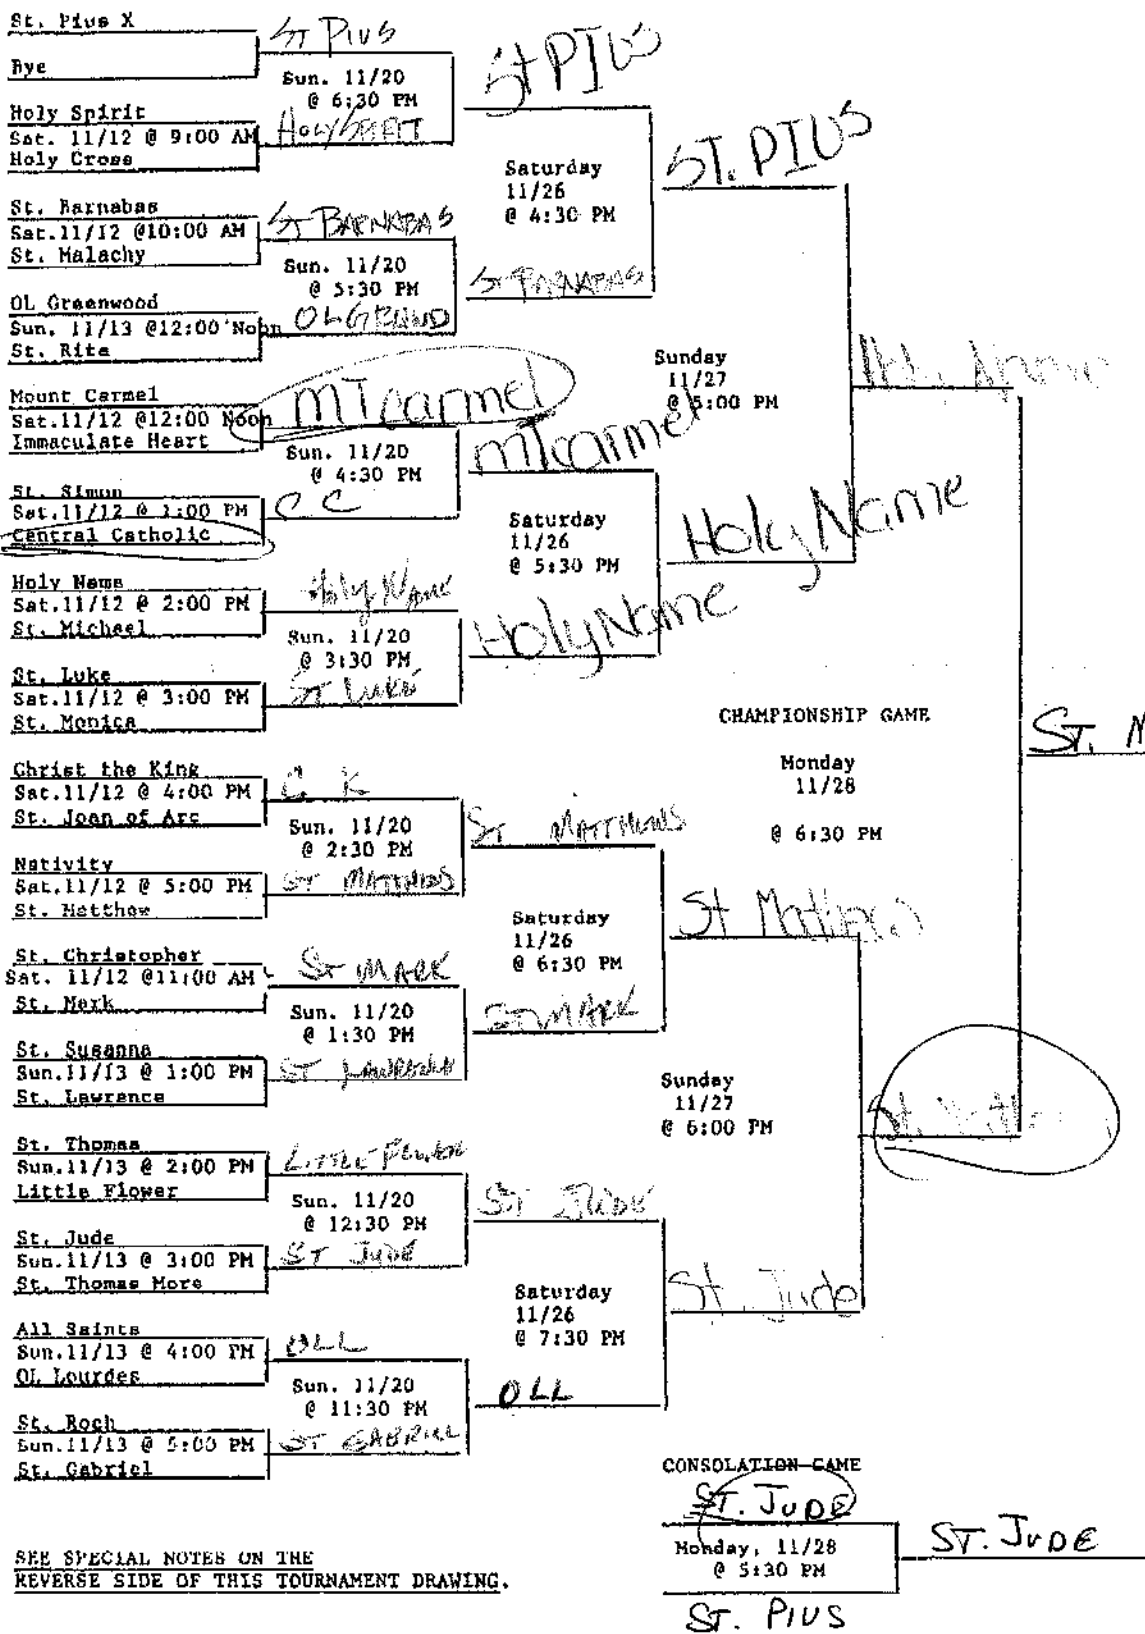

1994 CYO LITTLE FLOWER 56 A GIRLS' POSTSEASON TOURNAMENT

ALL GAMES WILL PLAYED AT THE LITTLE FLOWER GYMNASIUM, 1401 N. BOSART AVENUE