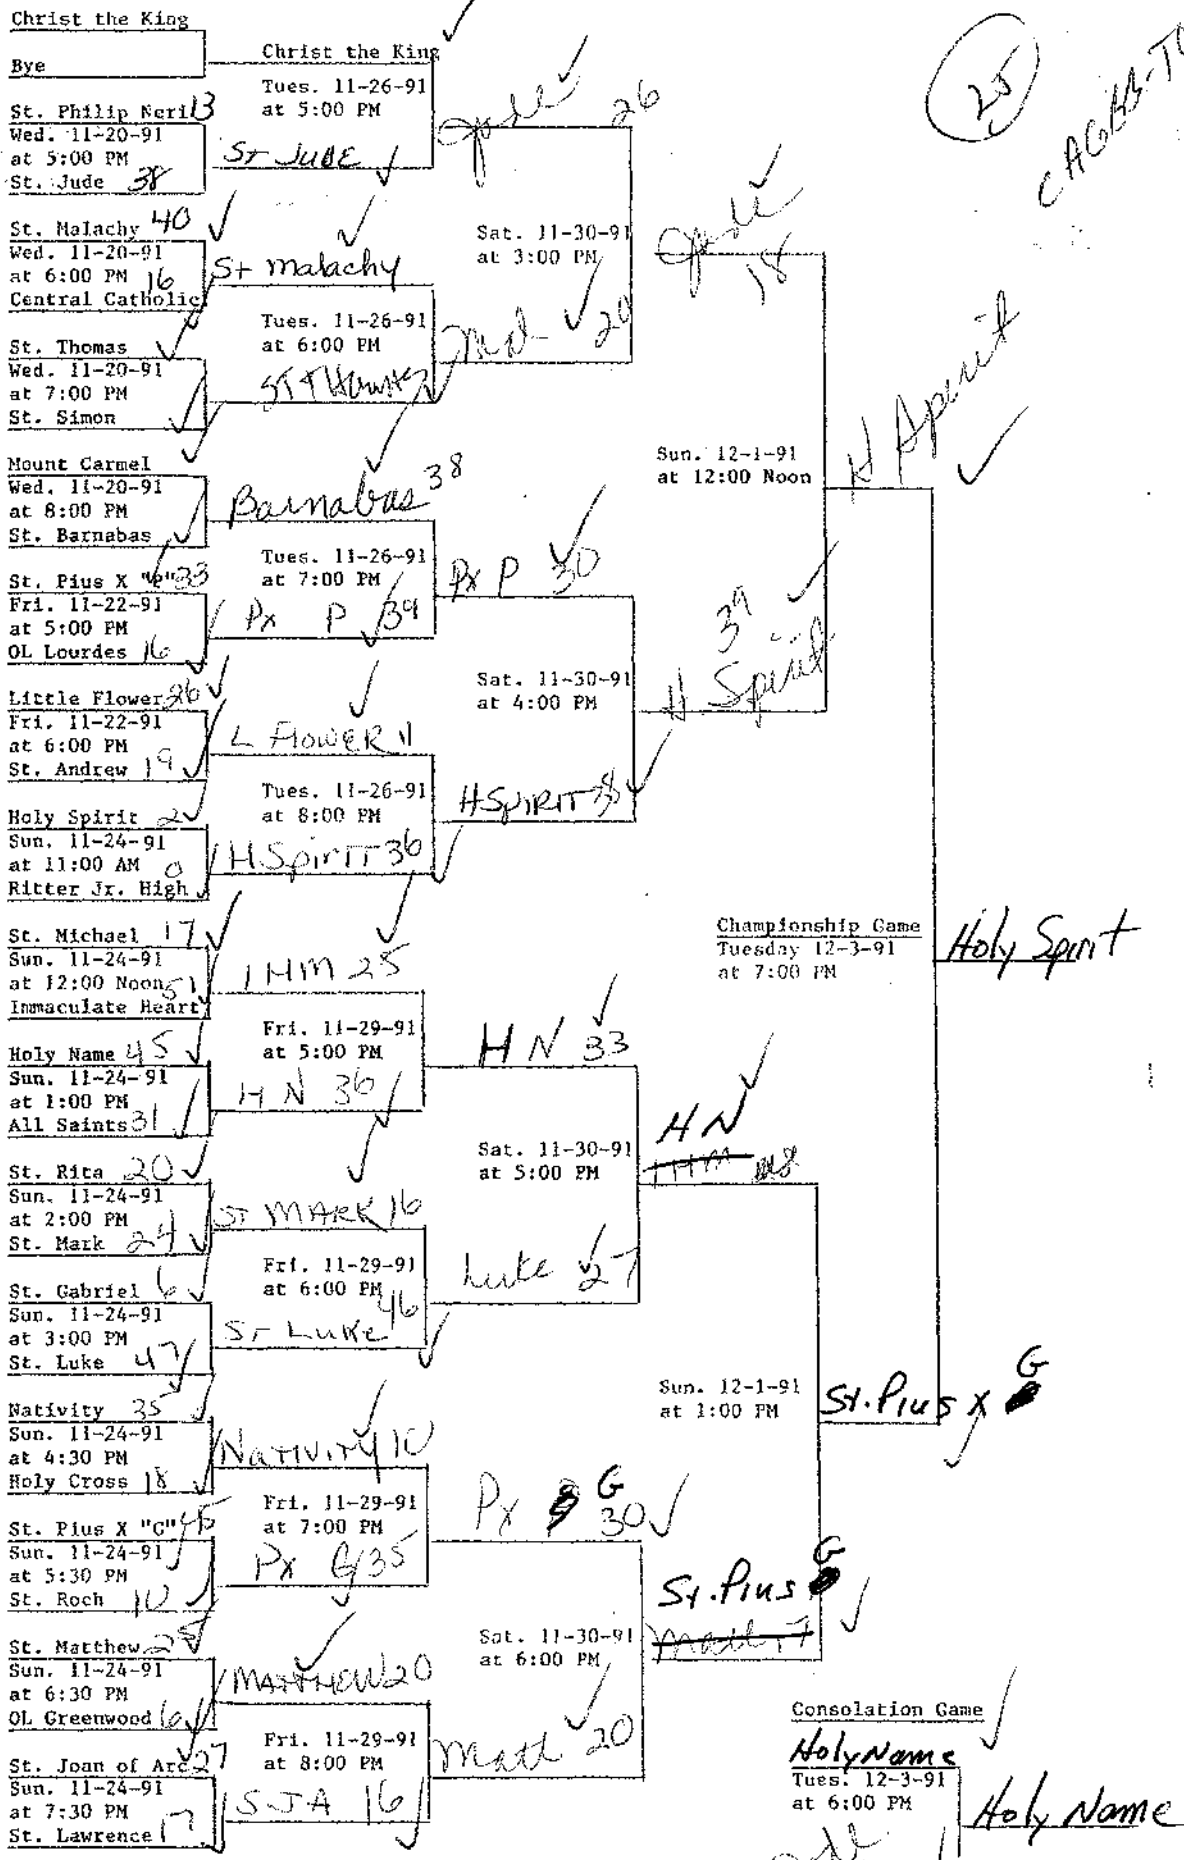

1991 CYO ST. MATTHEW CADET "A" GIRLS' BASKETBALL POSTSEASON TOURNAMENT

Master

(25)
CAGBBS-Tour

PLEASE SEE REVERSE SIDE FOR SPECIAL NOTES.