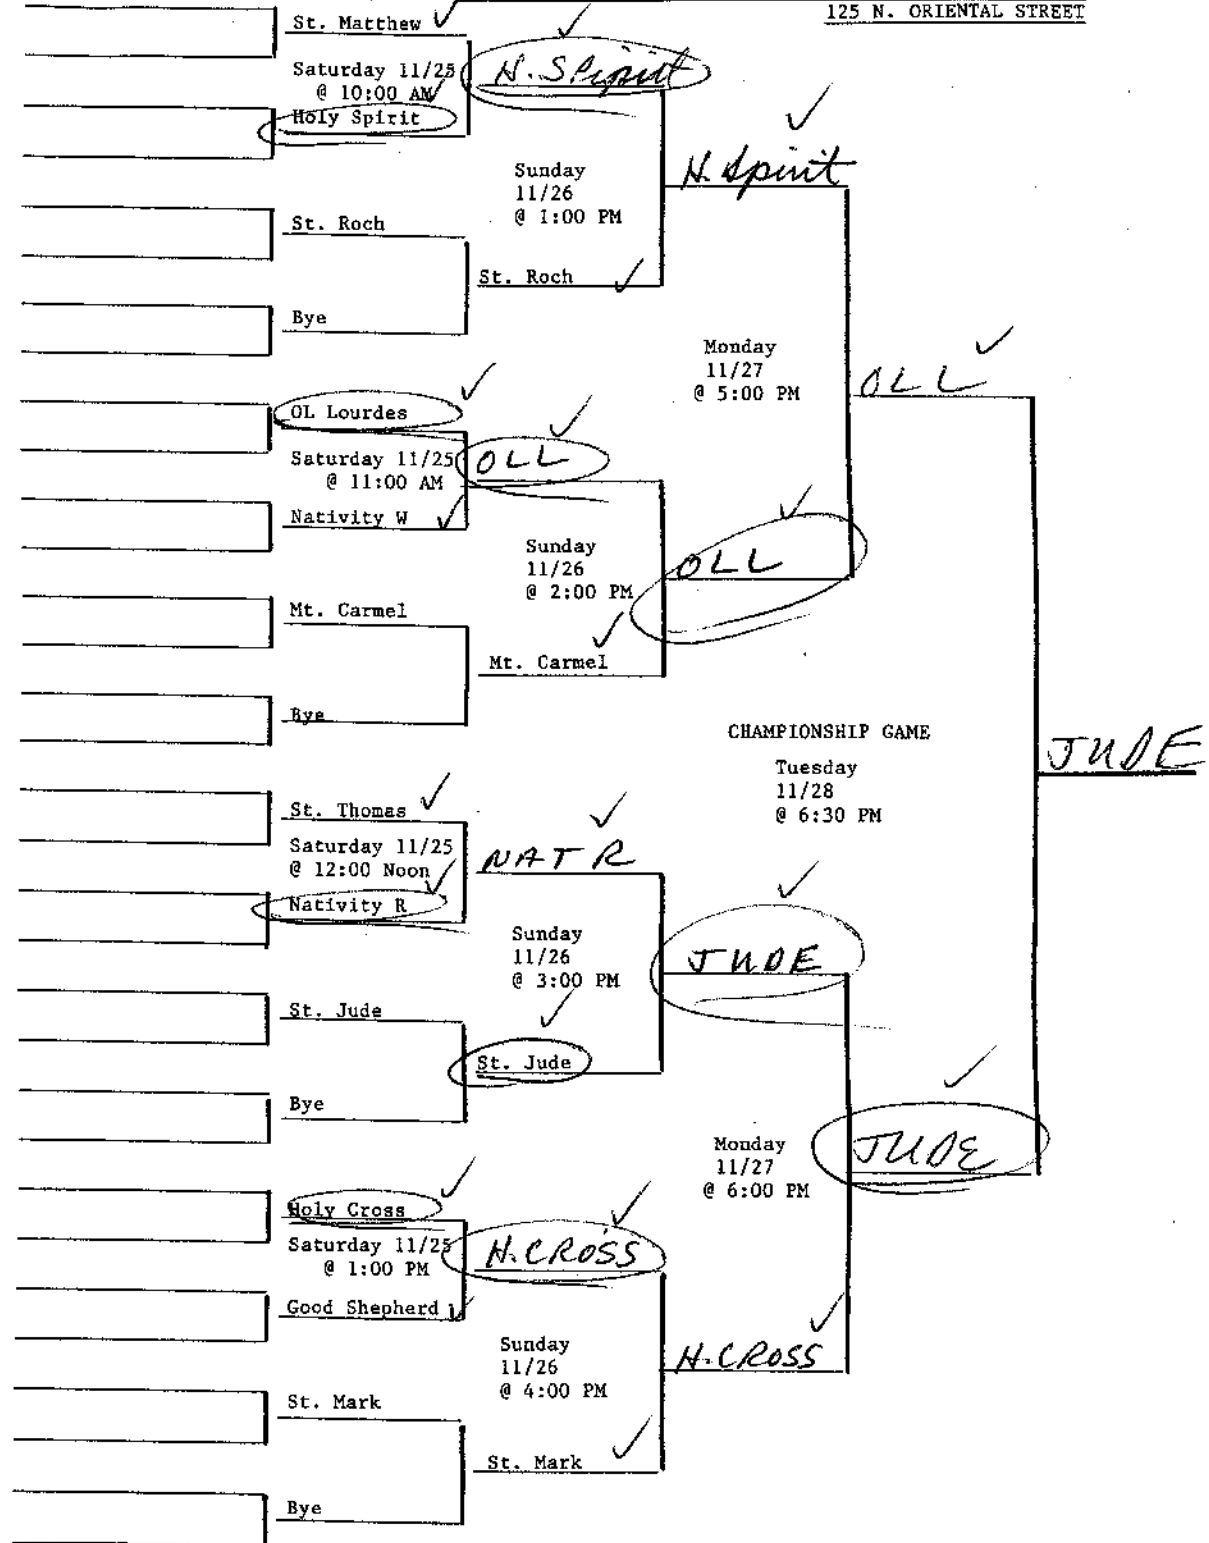

Master

HOLY CROSS HIGH SCHOOL GIRLS' BASKETBALL POSTSEASON TOURNAMENT
ALL GAMES WILL BE PLAYED AT THE HOLY CROSS GYMNASIUM
125 N. ORIENTAL STREET

SEE THE REVERSE SIDE OF THE TOURNAMENT DRAWING FOR SPECIAL NOTES.

CONSOLATION GAME
H. CROSS ✓
Tues. 11/28 @ 5:30 PM
H. Spirit ✓