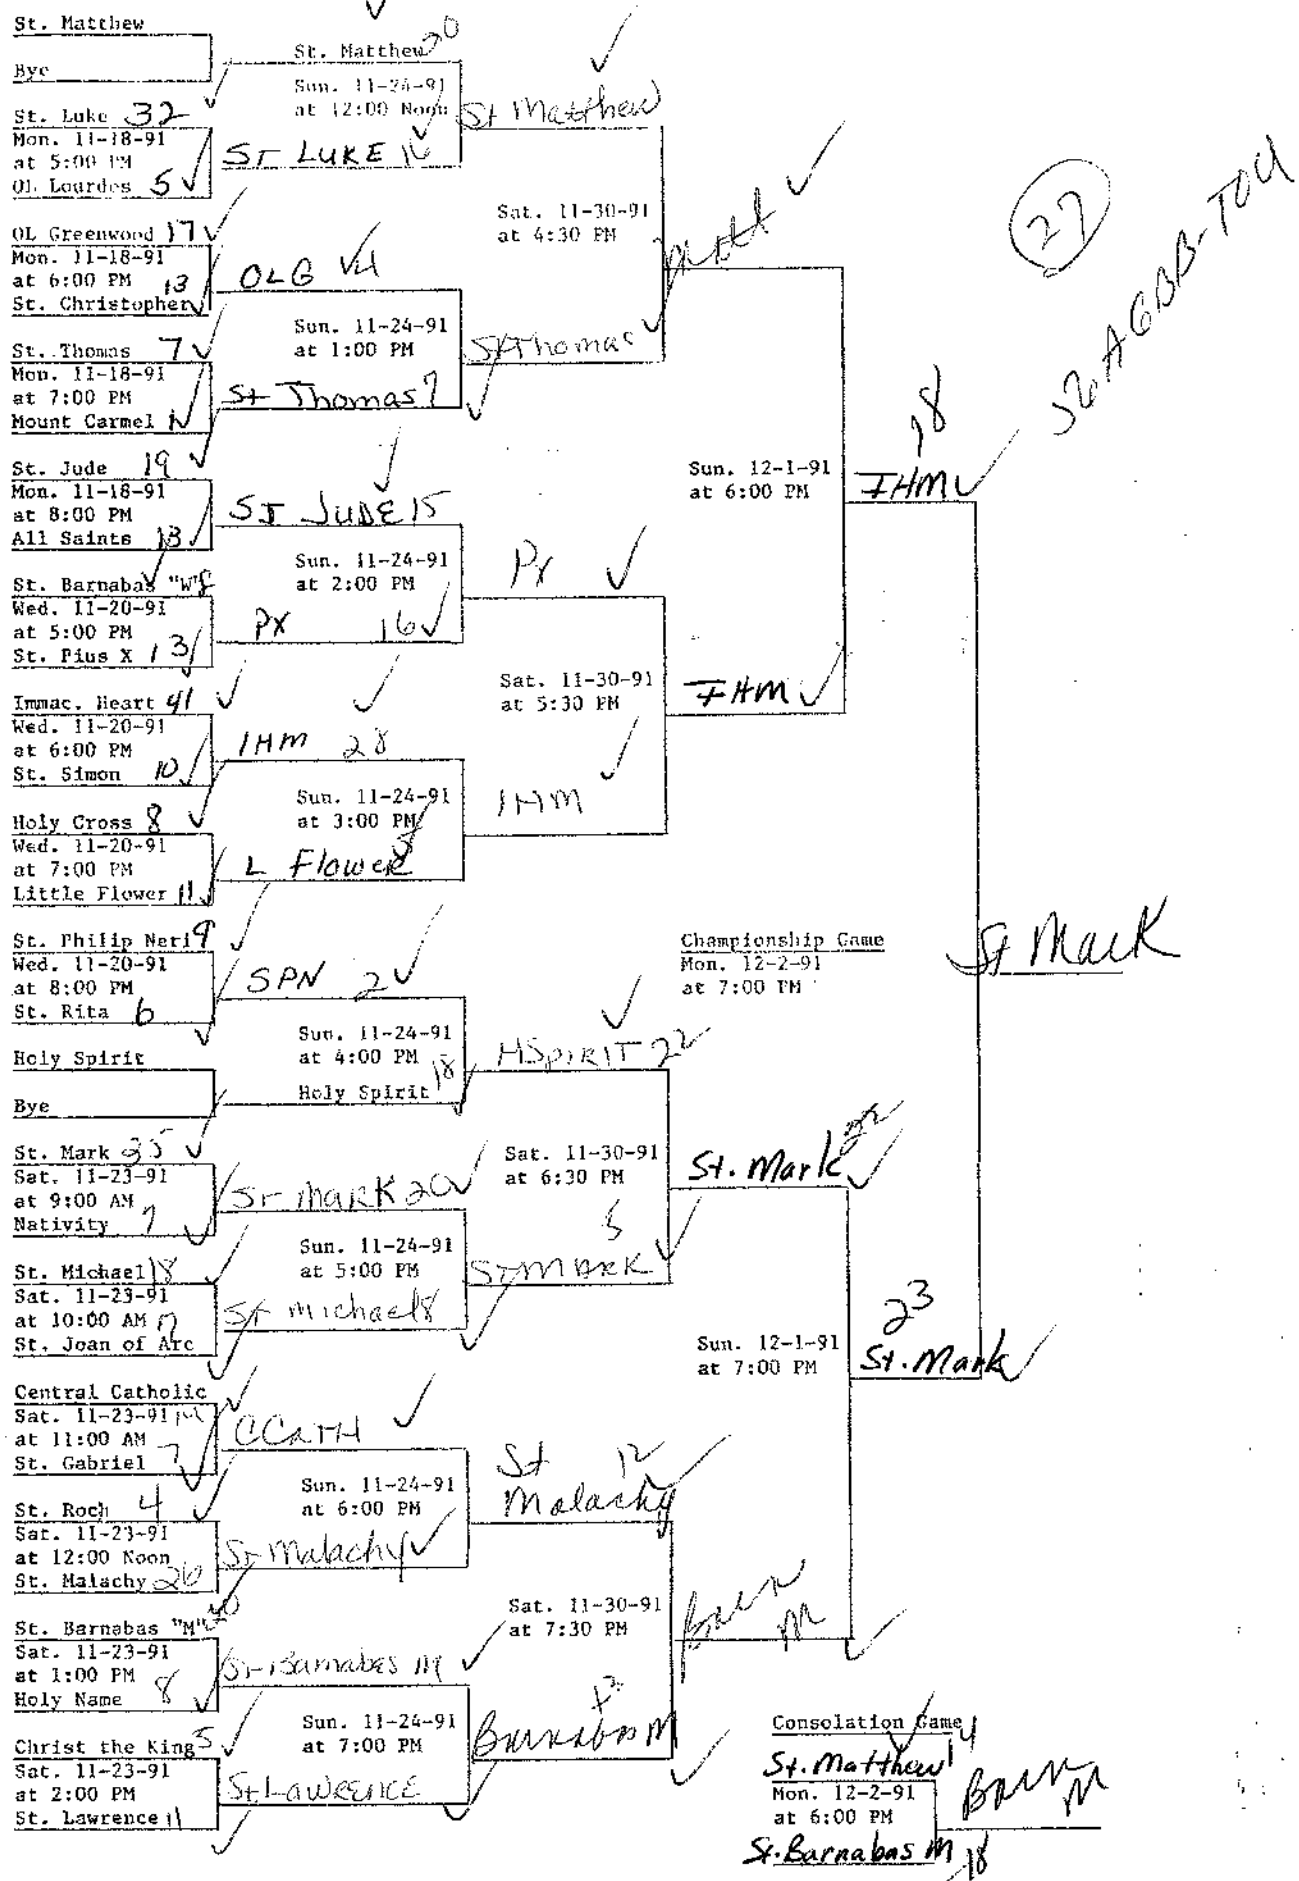

1991 CYO LITTLE FLOWER 56 "A" GIRLS' BASKETBALL POSTSEASON TOURNAMENT

PLEASE SEE REVERSE SIDE FOR SPECIAL NOTES: