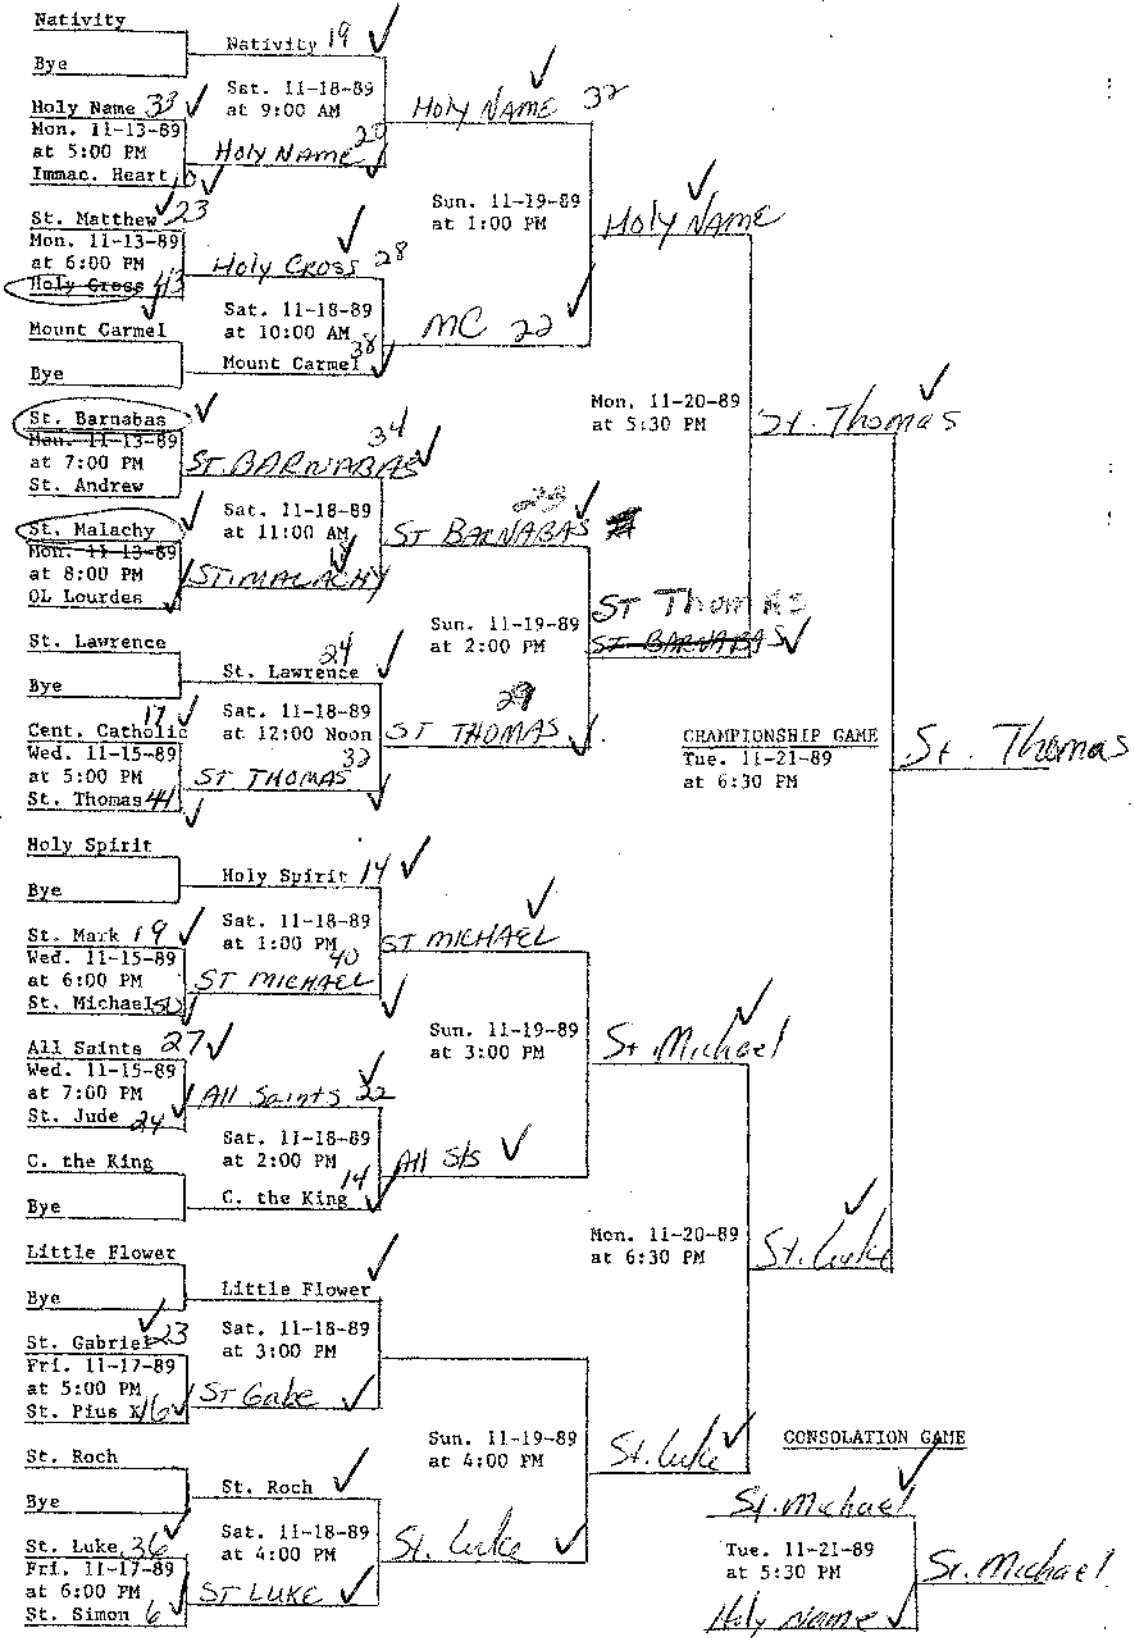

1989 CYO St. Matthew Cadet "A" Girls' Postseason Basketball Tournament

Master

SPECIAL NOTES:

1. All games will be played at the St. Matthew gymnasium, 4100 East 56th Street.
2. All teams should report to the St. Matthew gymnasium at least 20 minutes prior to the start of your game so that line-ups may be exchanged and marked in the scorebook.