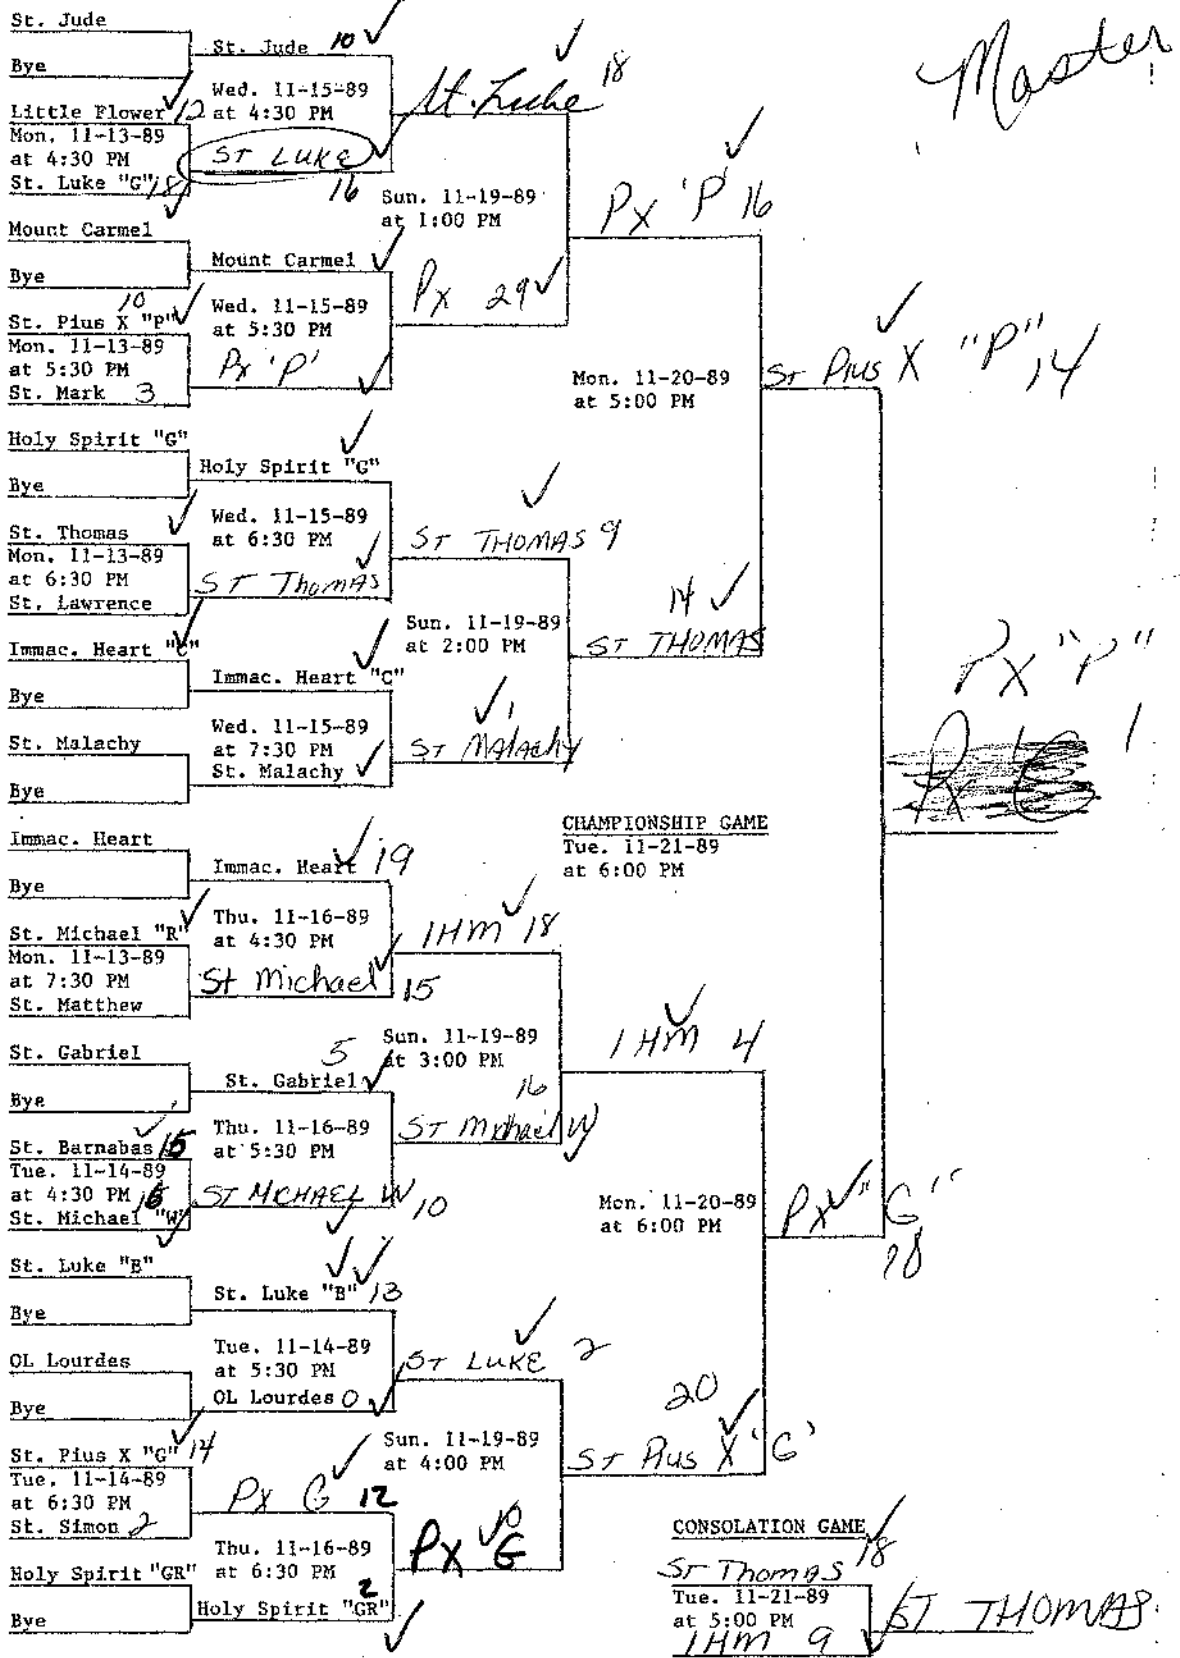

1989 CYO ST. LUKE 56 "B" GIRLS' POSTSEASON TOURNAMENT

SPECIAL NOTES:

1. All games will be played at the St. Luke gymnasium, 7650 N. Illinois Street.
2. As during the regular season, one official only will be used during the tournament up to the semi-final round.
3. All teams should report to the St. Luke gymnasium at least 20 minutes prior to the start of your game so that line-ups may be exchanged and marked in the scorebook.