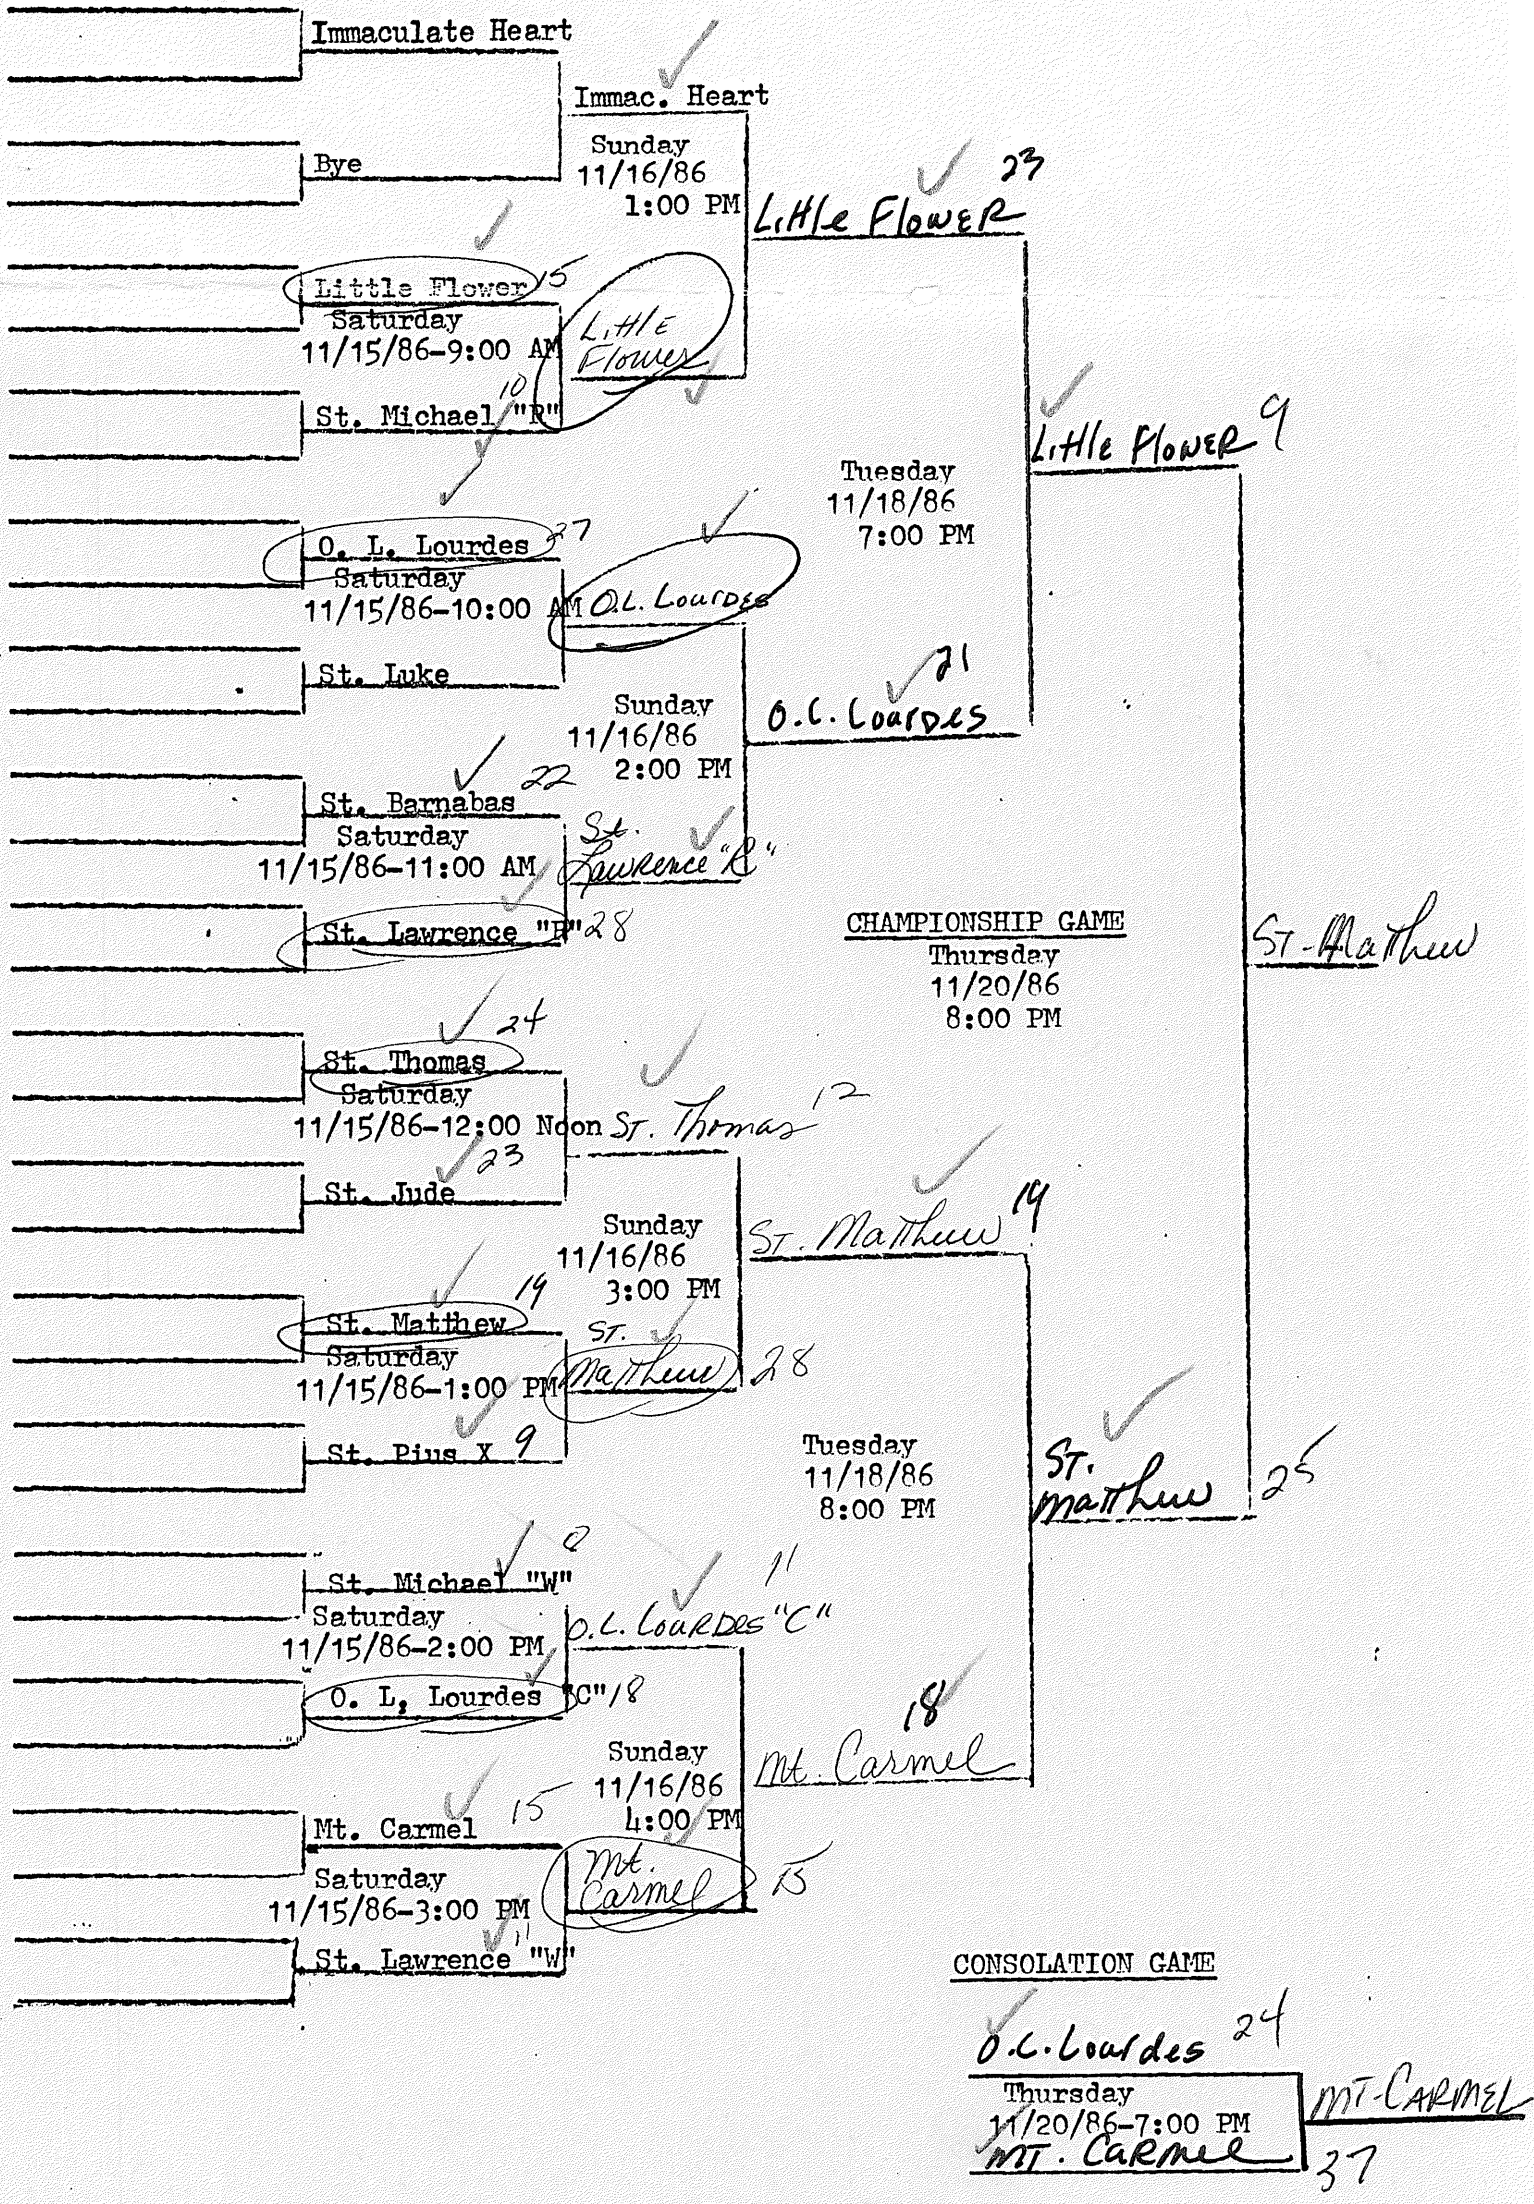

1986 CYO CADET "B" GIRLS' POSTSEASON BASKETBALL TOURNAMENT

master

*All Games will be played at O. L. Lourdes Gymnasium, 5333 E. Washington Street

14