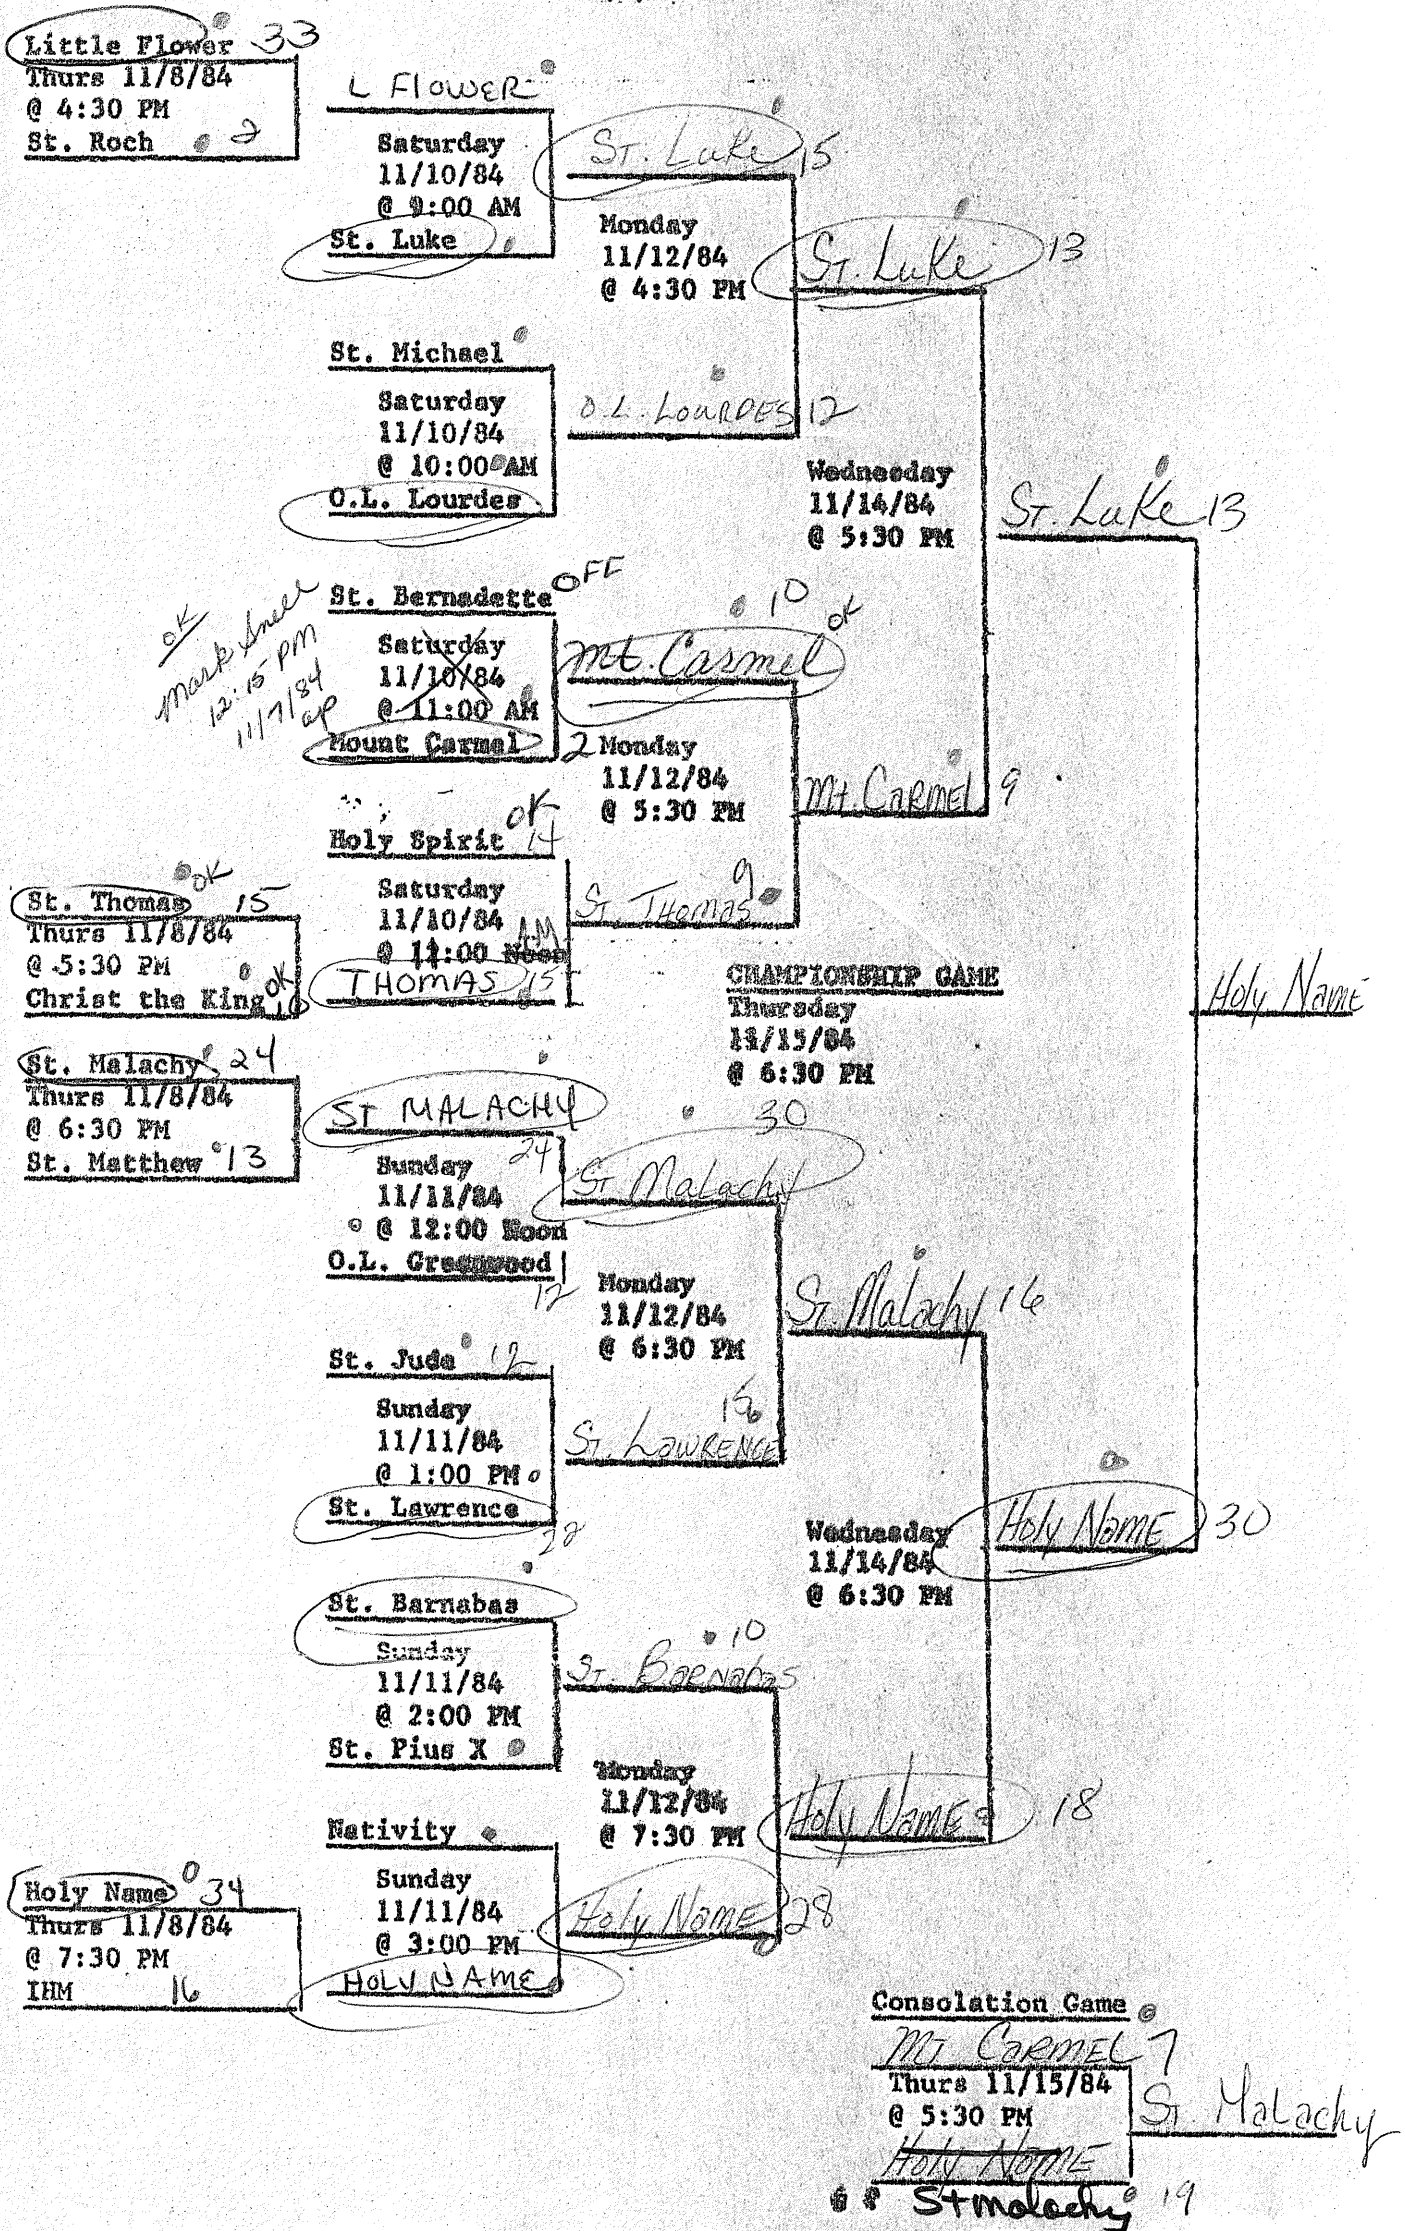

10T

1984 CYO 56 "A" Girls' Post Season Basketball Tournament

- * All Games Will Be Played At The Little Flower Gymnasium, 13th And Bosart Streets
- * As During The Regular Season, One Official Will Be Used At The 56 Level For All Games Until The Semi-Final And Final Round.