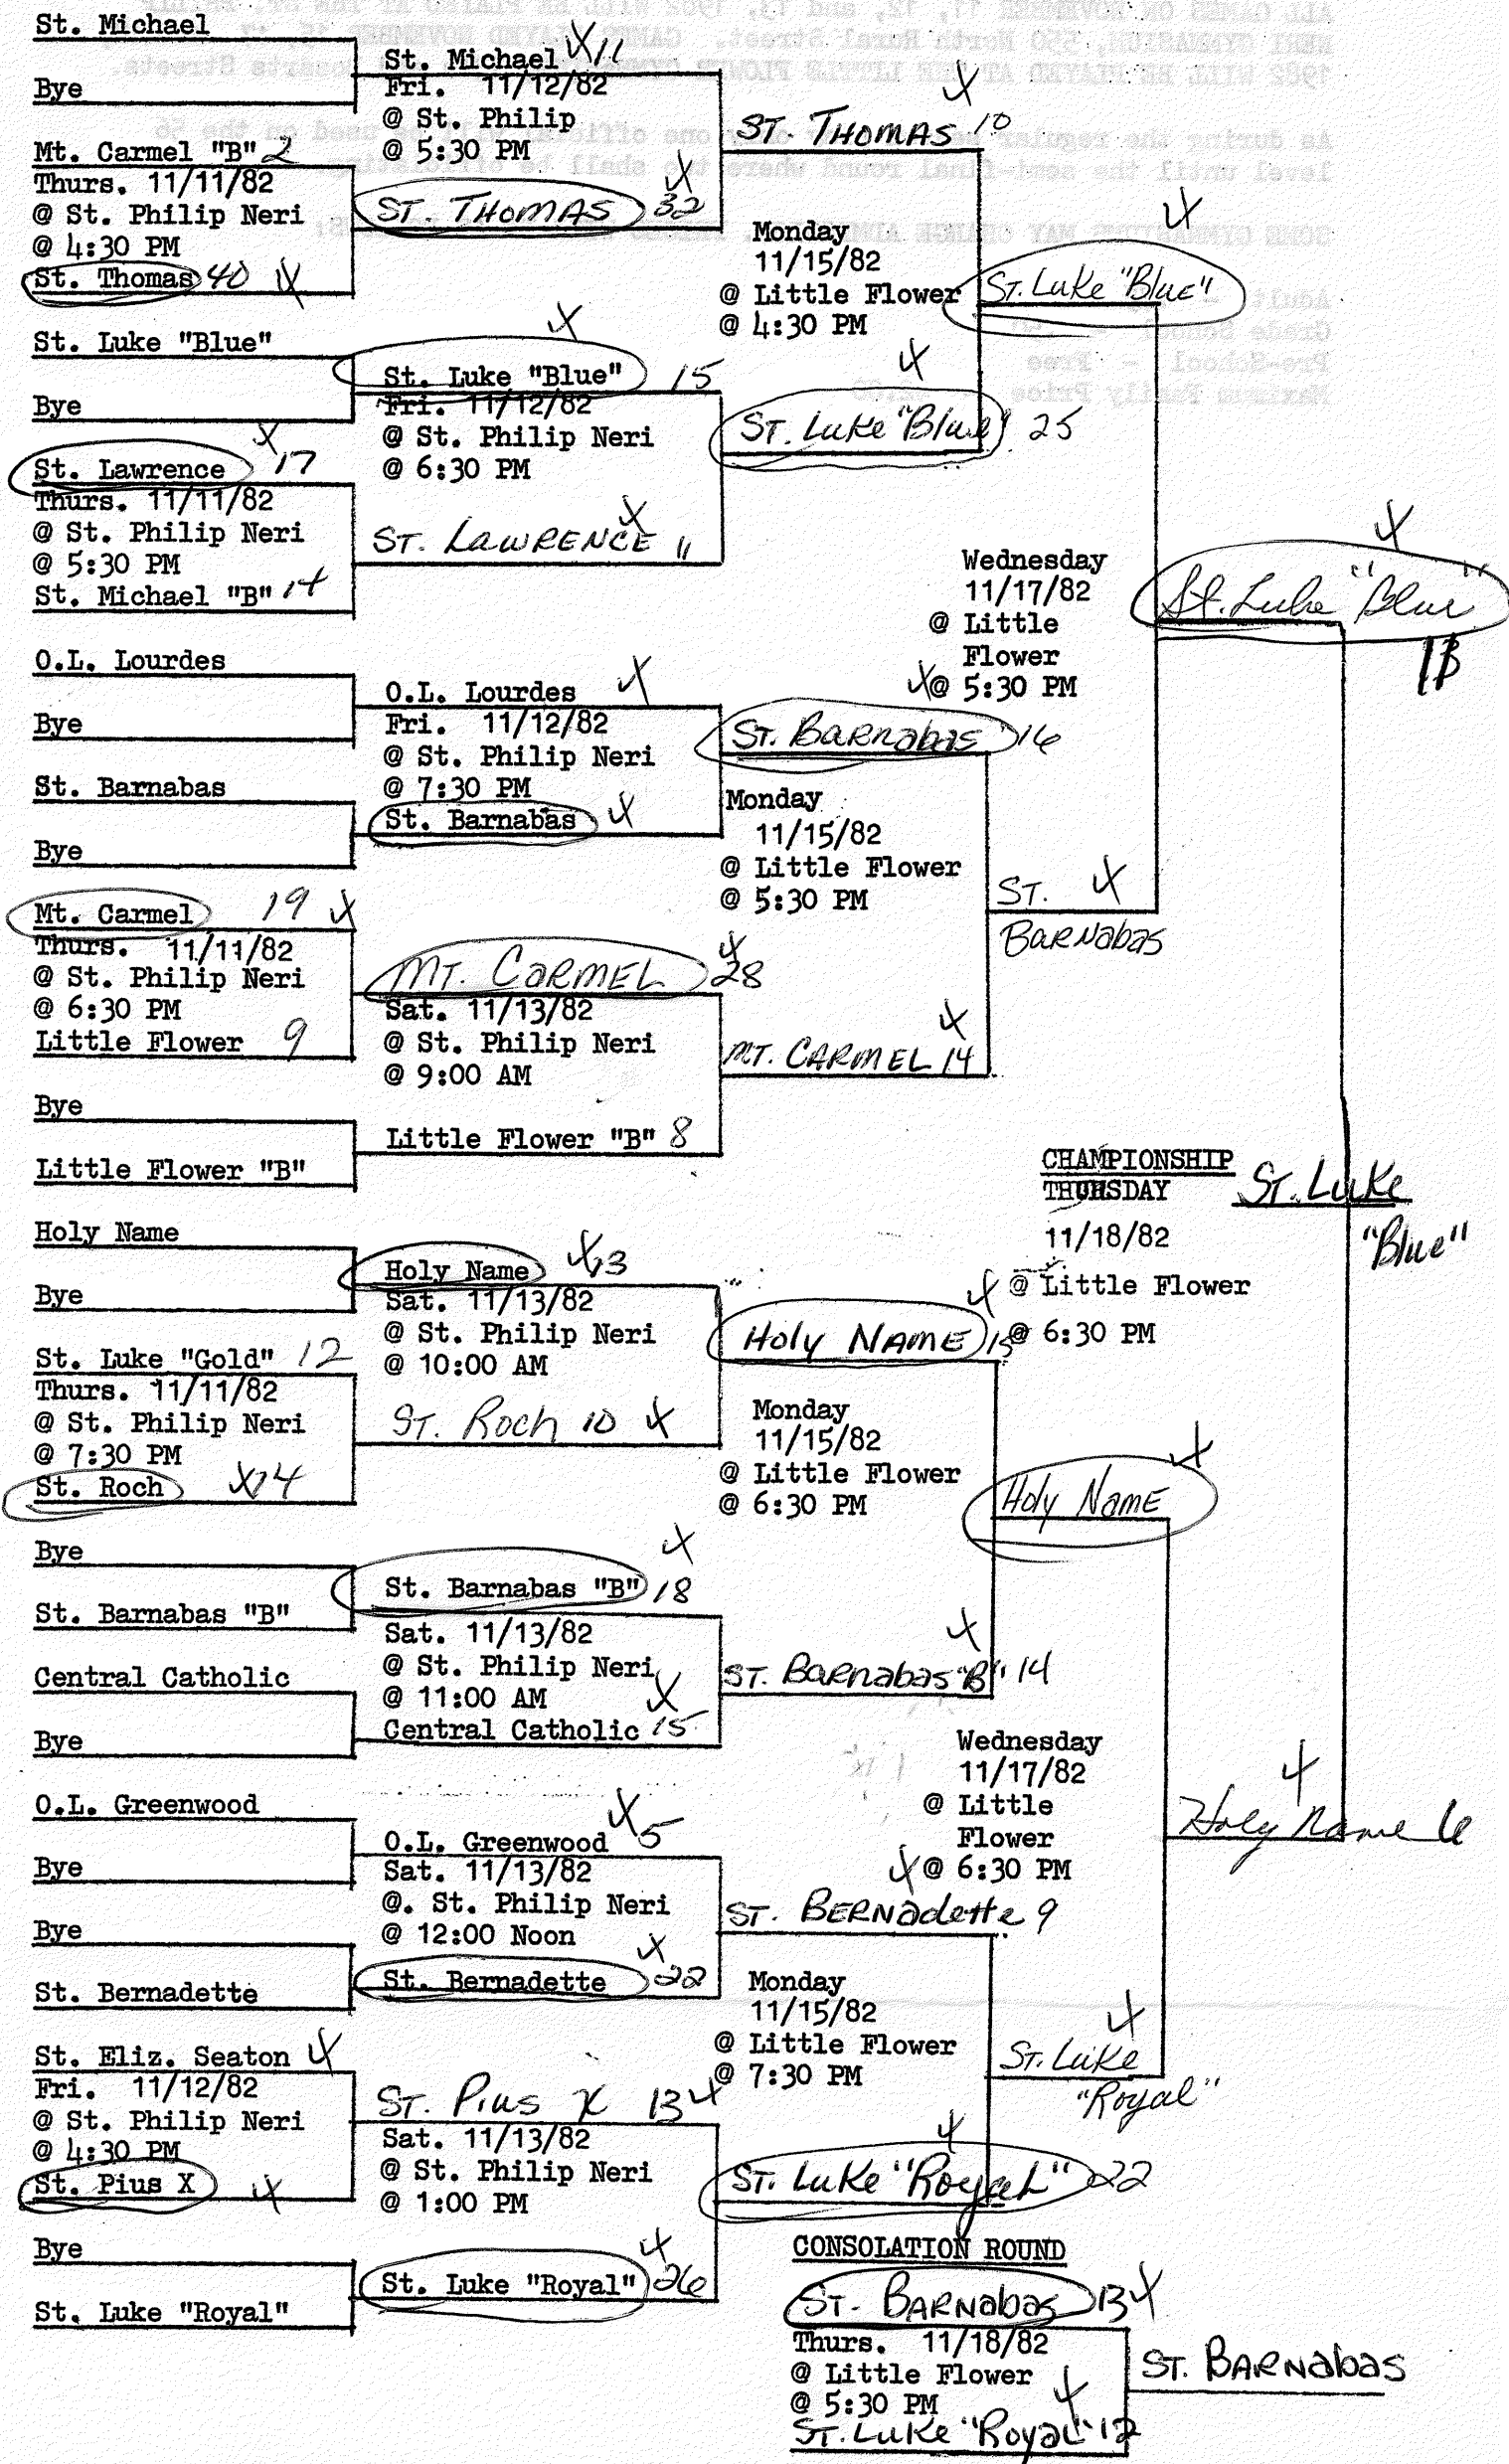

1982
POST-SEASON 56 GIRLS' BASKETBALL TOURNAMENT

Master