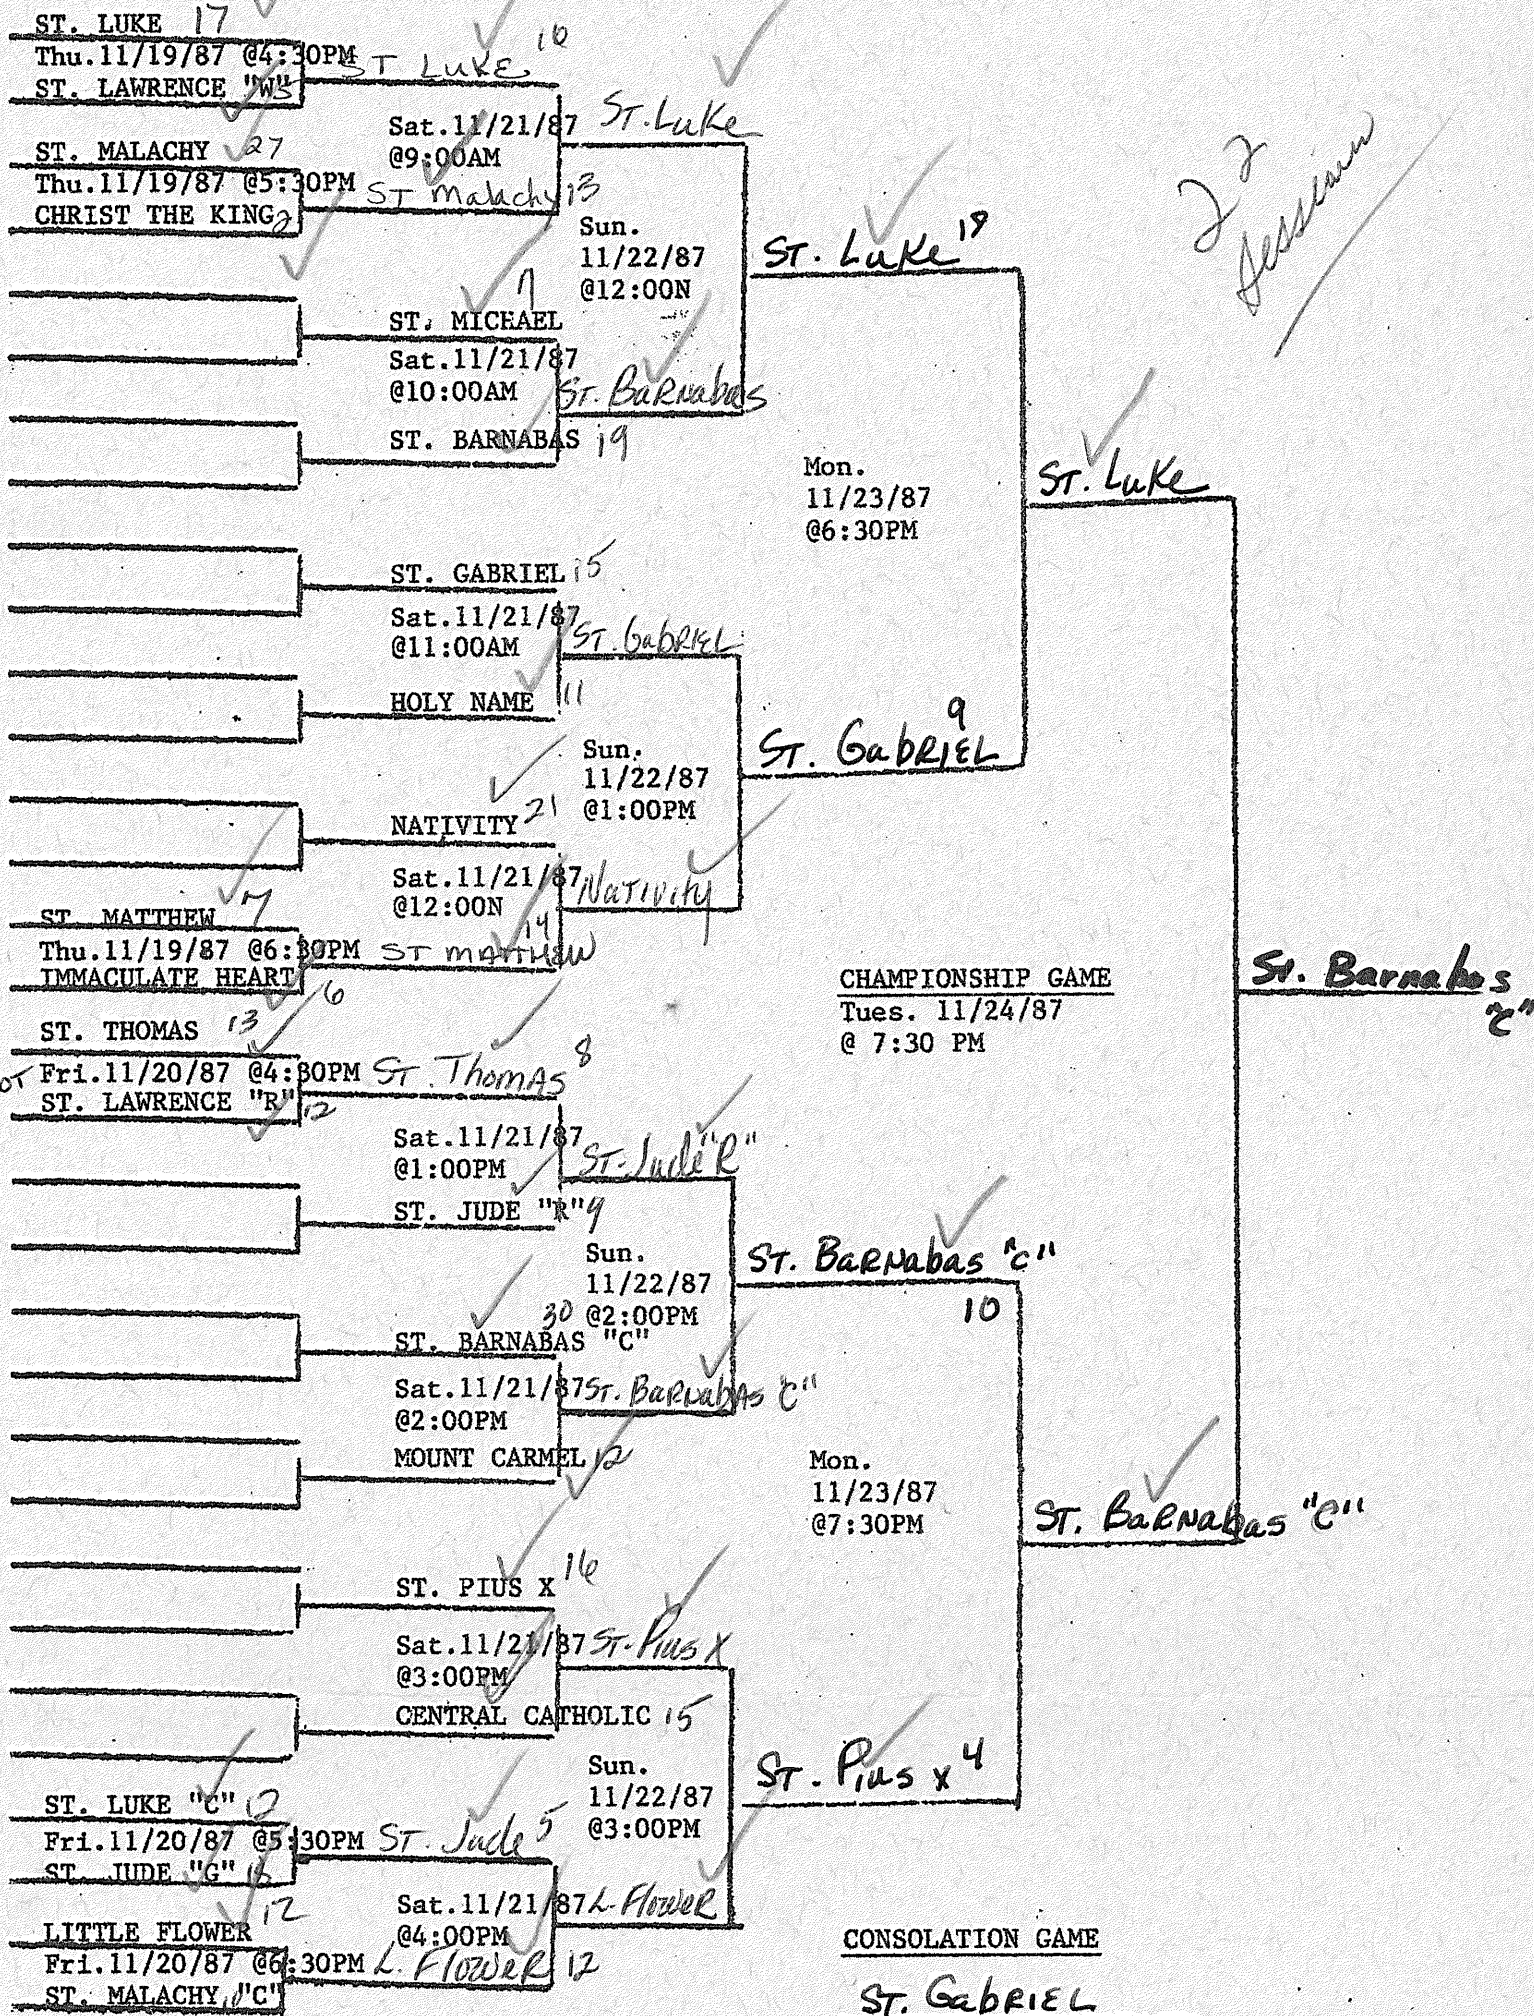

1987 CYO ST. LUKE 56 "B" GIRLS' POSTSEASON BASKETBALL TOURNAMENT

SPECIAL NOTES

1. All games will be played at the St. Luke gymnasium, 7650 N. Illinois Street.
2. As during the regular season, one official only will be used during the tournament until the semi-final and final rounds.
3. All teams should report to the St. Luke gymnasium at least 20 minutes prior to the scheduled starting time of your game so that line-ups may be exchanged and marked in the scorebook.

CONSOLATION GAME

ST. GABRIEL
Tues. 11/24/87
@ 6:30 PM
ST. PIUS X