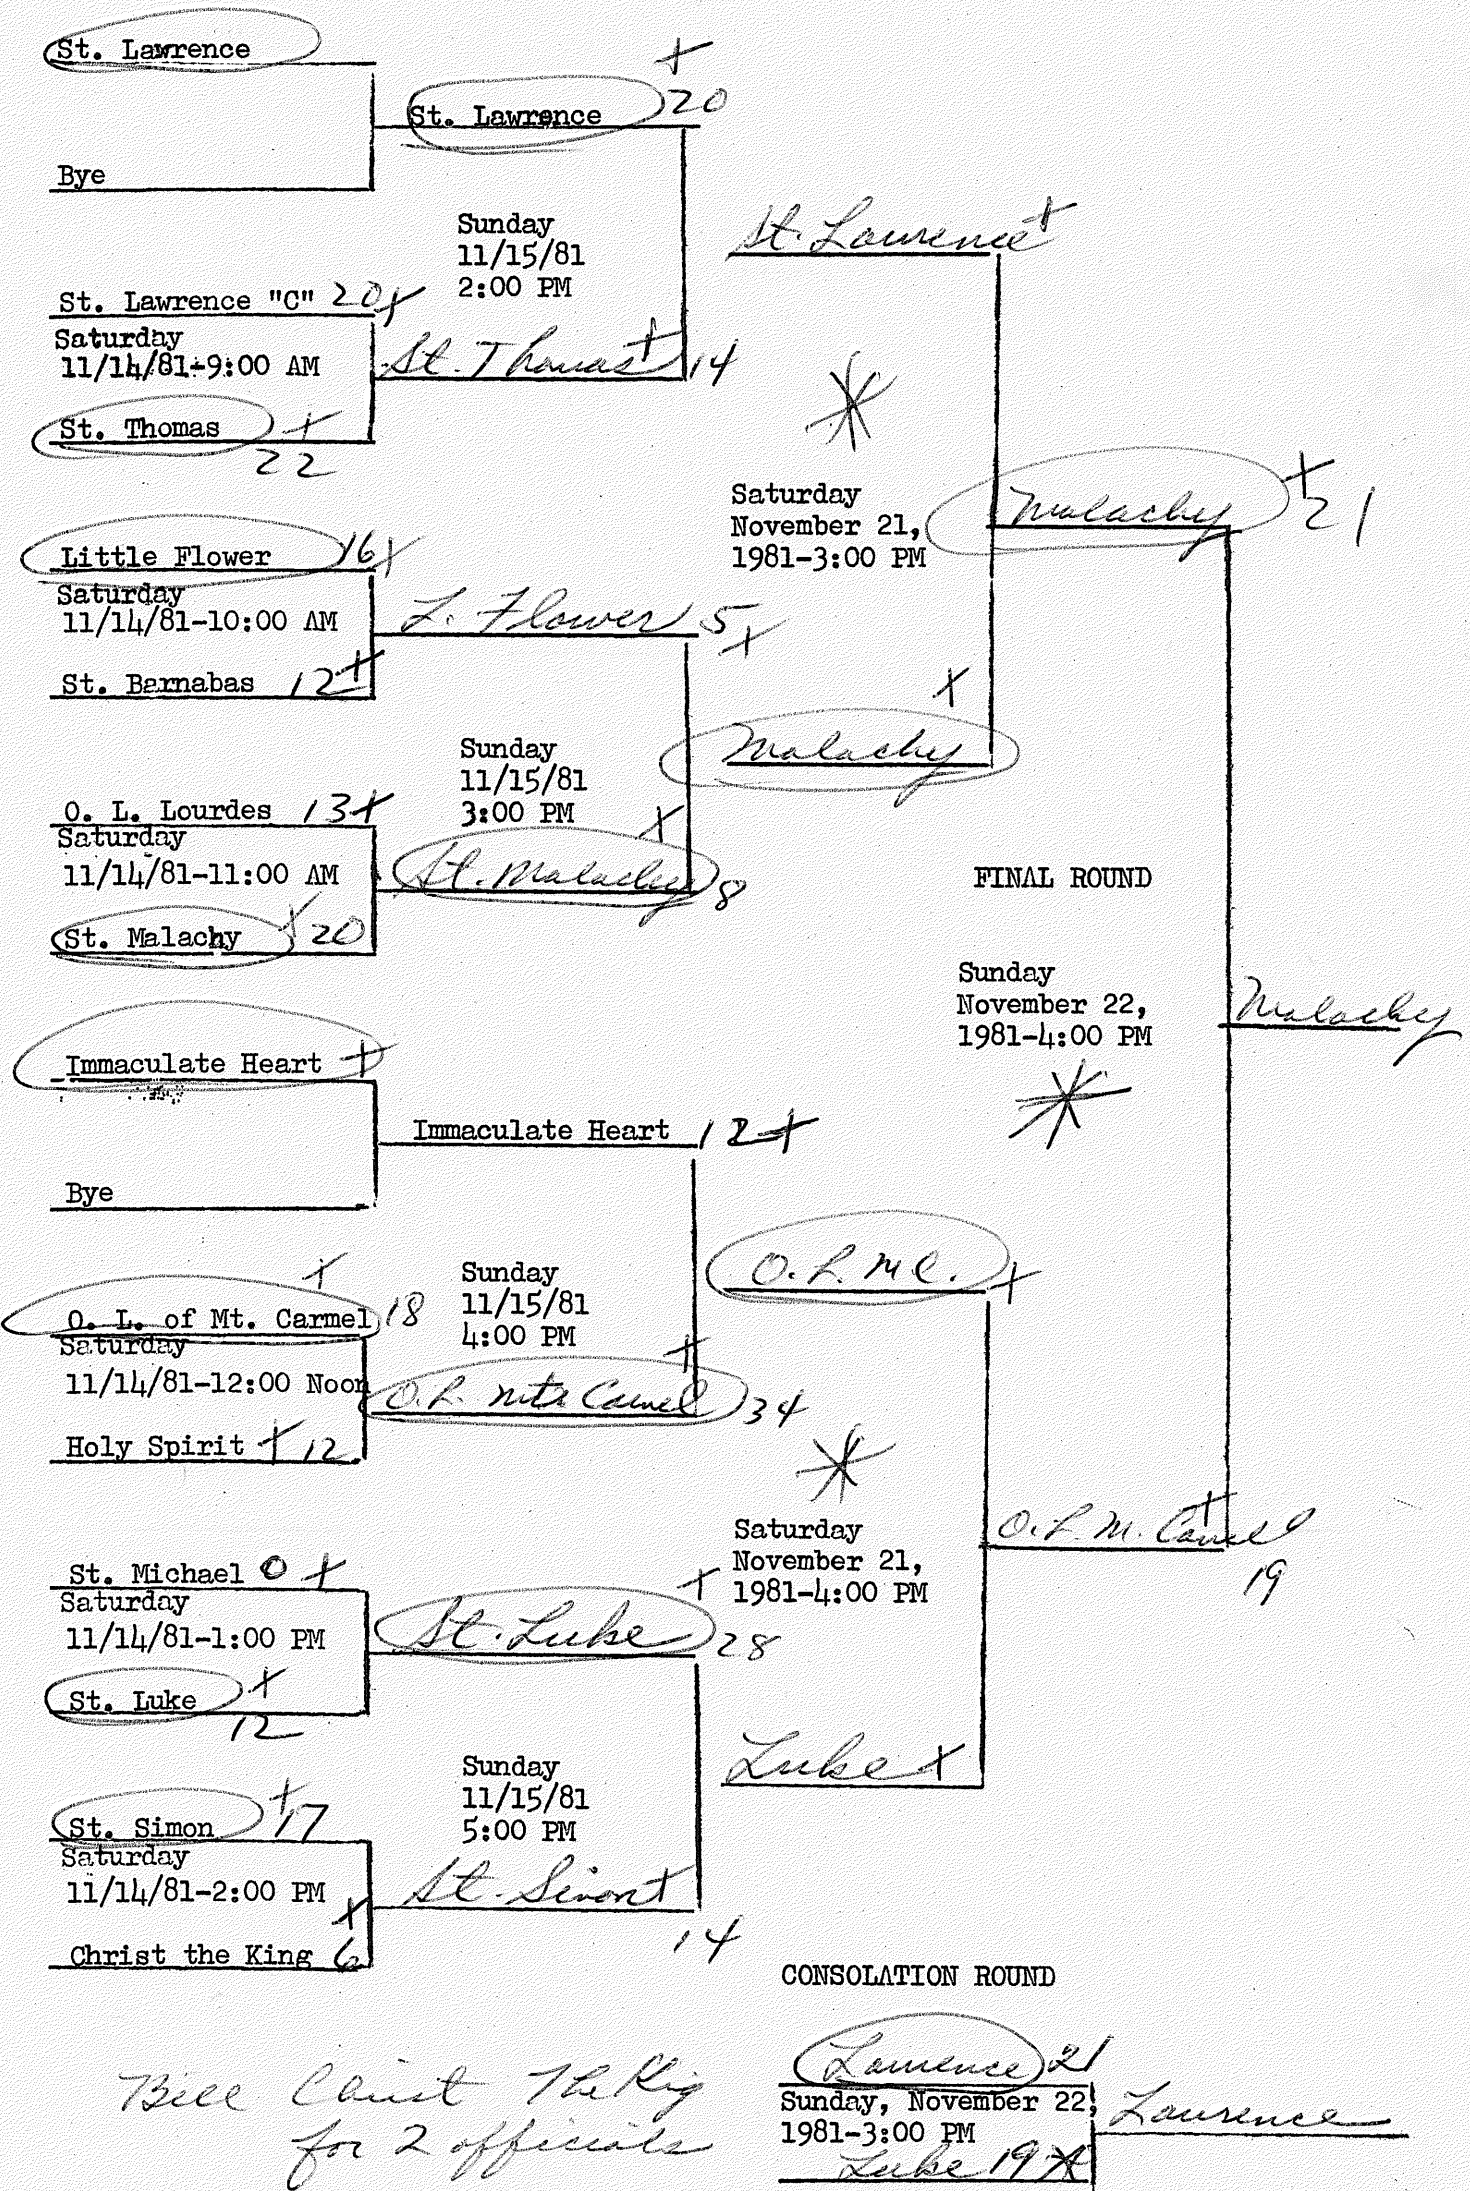

POST-SEASON CADET "B" GIRLS BASKETBALL TOURNAMENT

ALL GAMES WILL PLAYED AT THE HOLY SPIRIT GYMNASIUM, 7241 E. 10TH STREET.

56 GIRLS' POST-SEASON BASKETBALL TOURNAMENT

ALL GAMES WILL BE PLAYED AT THE LATIN SCHOOL GYMNASIUM, 580 E. STEVENS STREET.