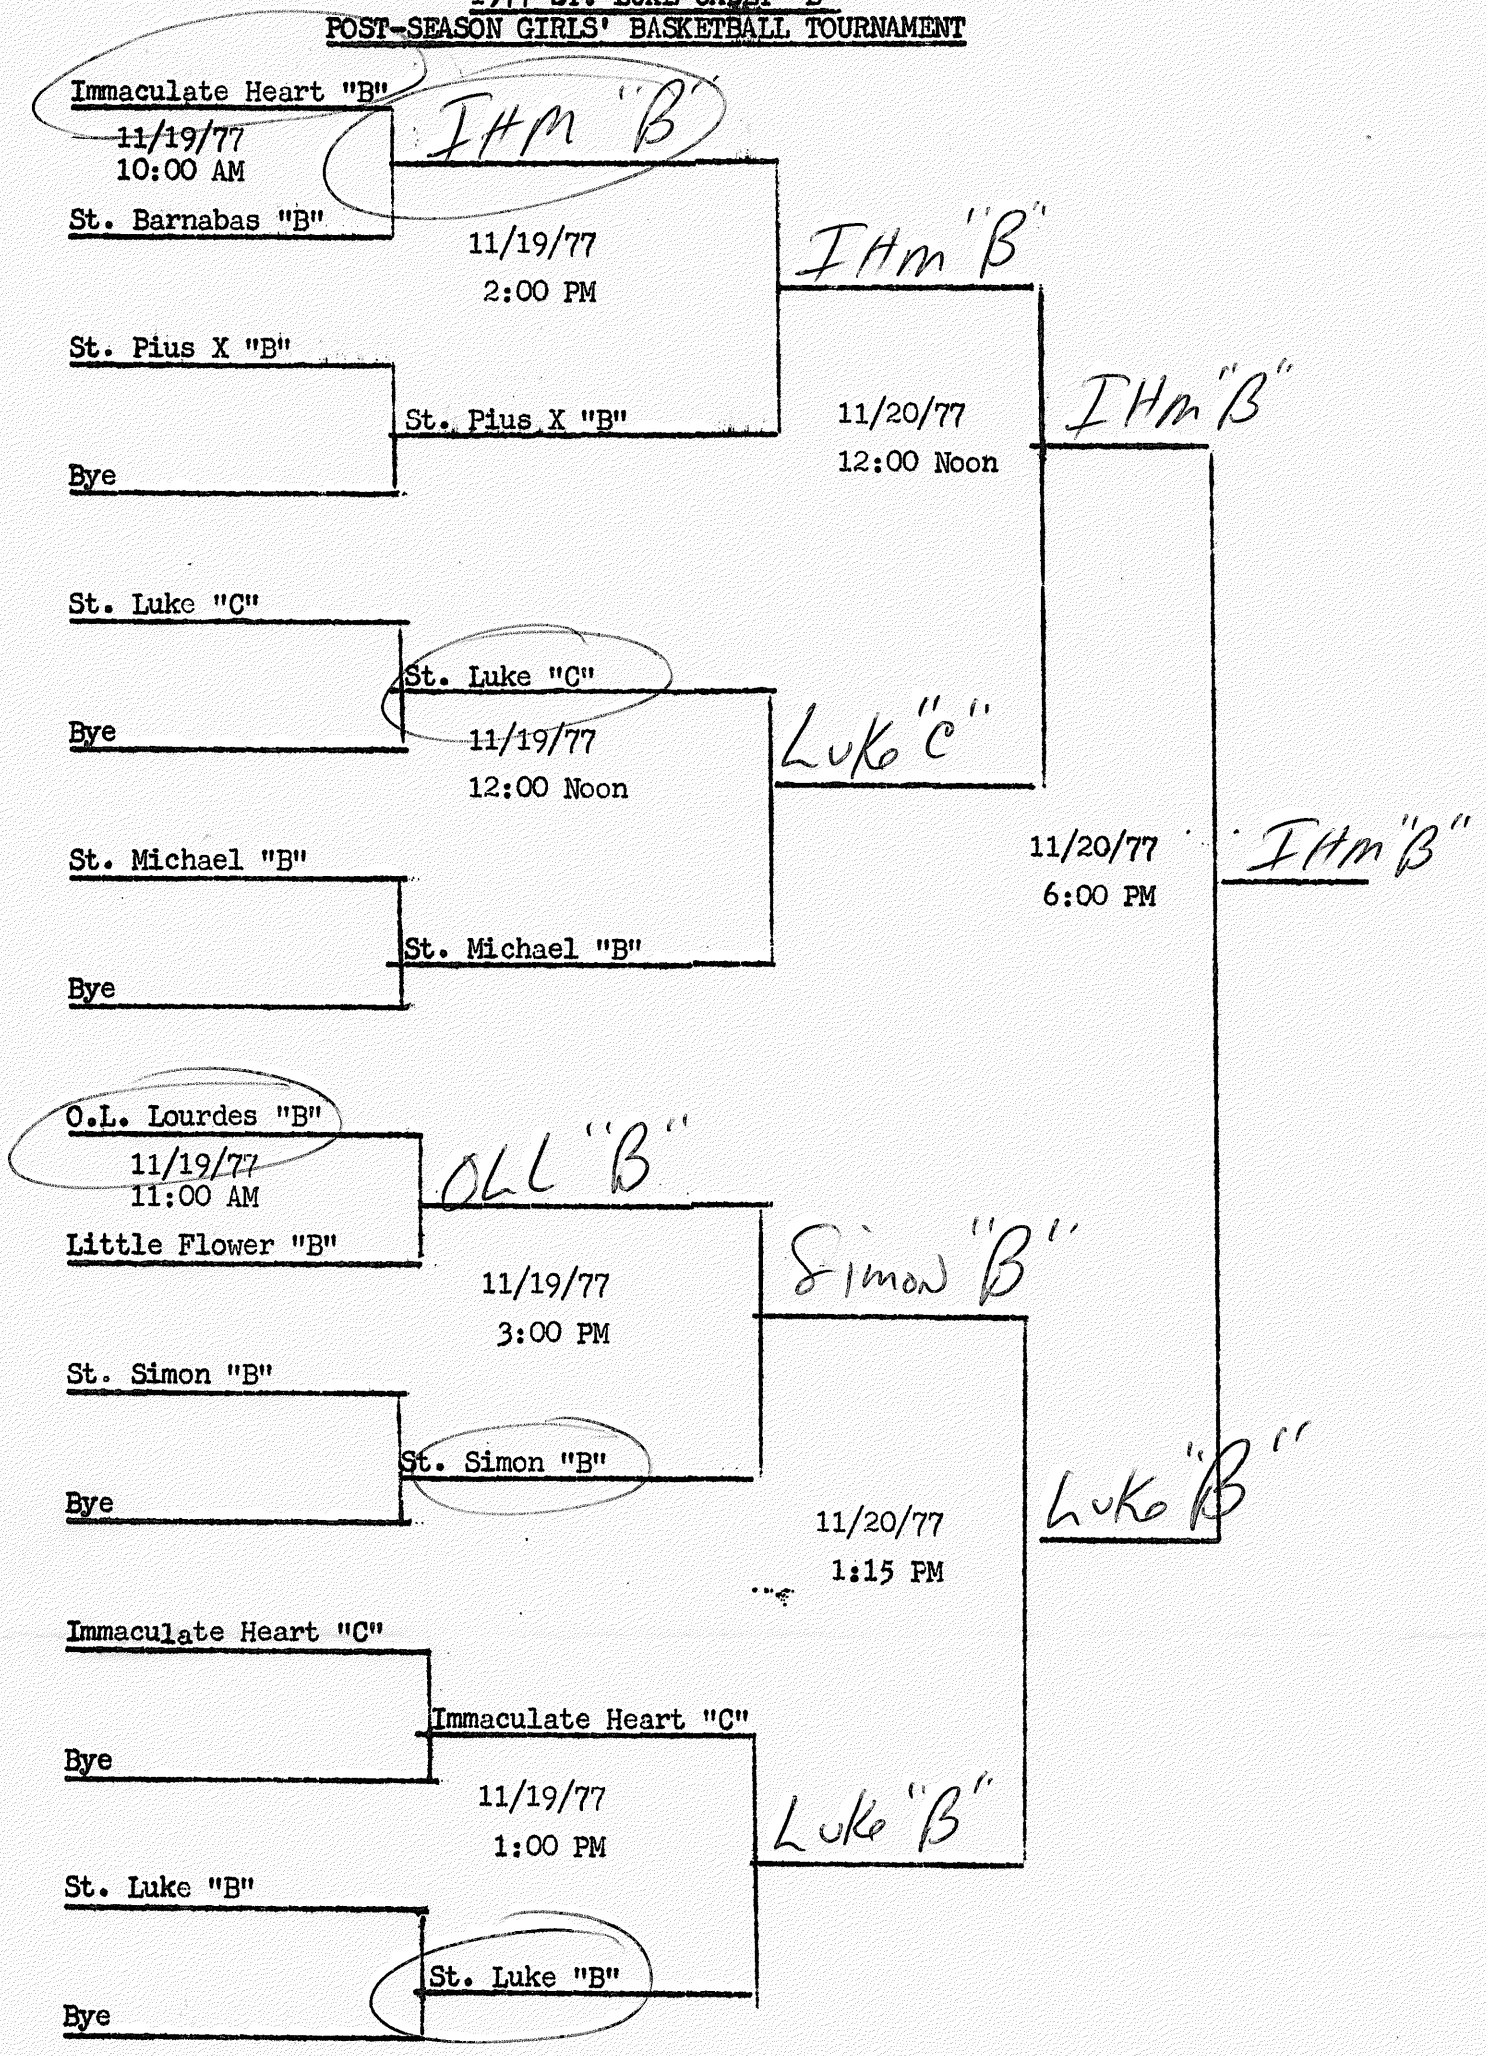

Master Copy

1977 ST. LUKE CADET "B"
POST-SEASON GIRLS' BASKETBALL TOURNAMENT

TOURNAMENT MANAGER: Mr. David Schneiders - Home Phone: 259-7356
Work Phone: 255-3912