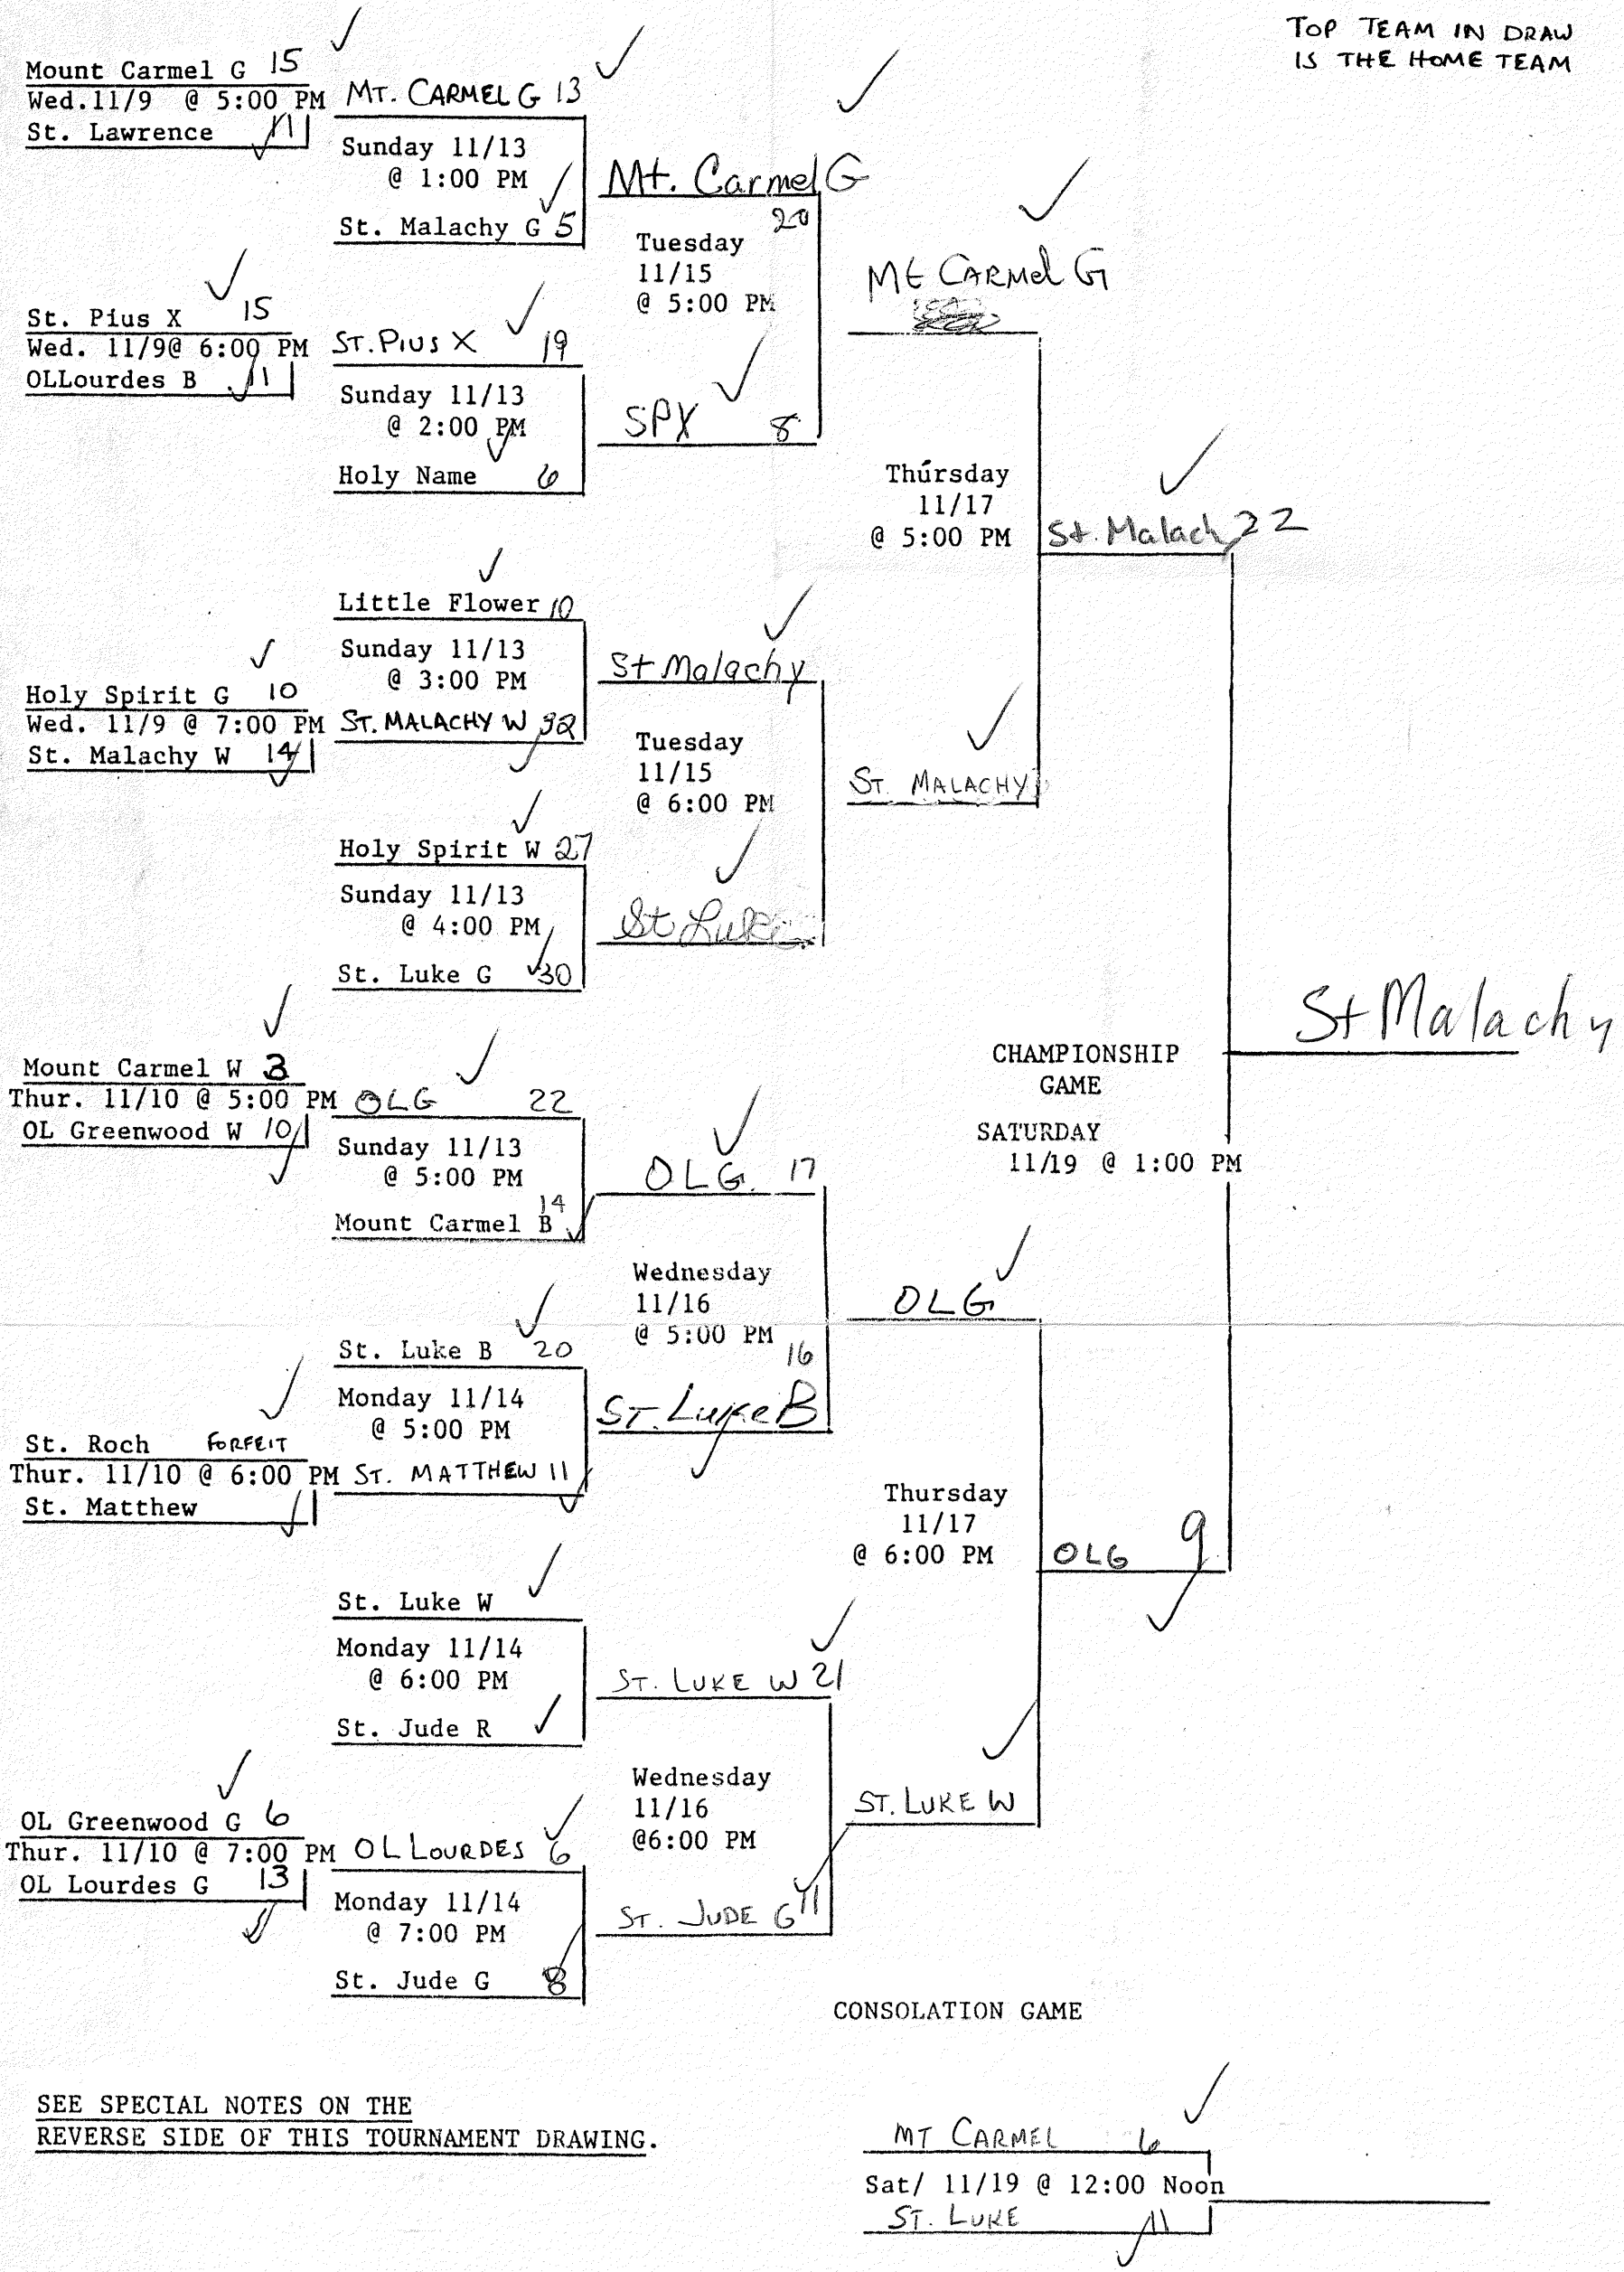

1994 CYO ST. PIUS X 56C GIRLS' POSTSEASON TOURNAMENT
ALL GAMES WILL BE PLAYED AT THE ST. PIUS X GYMNASIUM, 7200 SARTO DRIVE

TOP TEAM IN DRAW
IS THE HOME TEAM

SEE SPECIAL NOTES ON THE
REVERSE SIDE OF THIS TOURNAMENT DRAWING.

DEFENDING CHAMPIONS: ST. LUKE