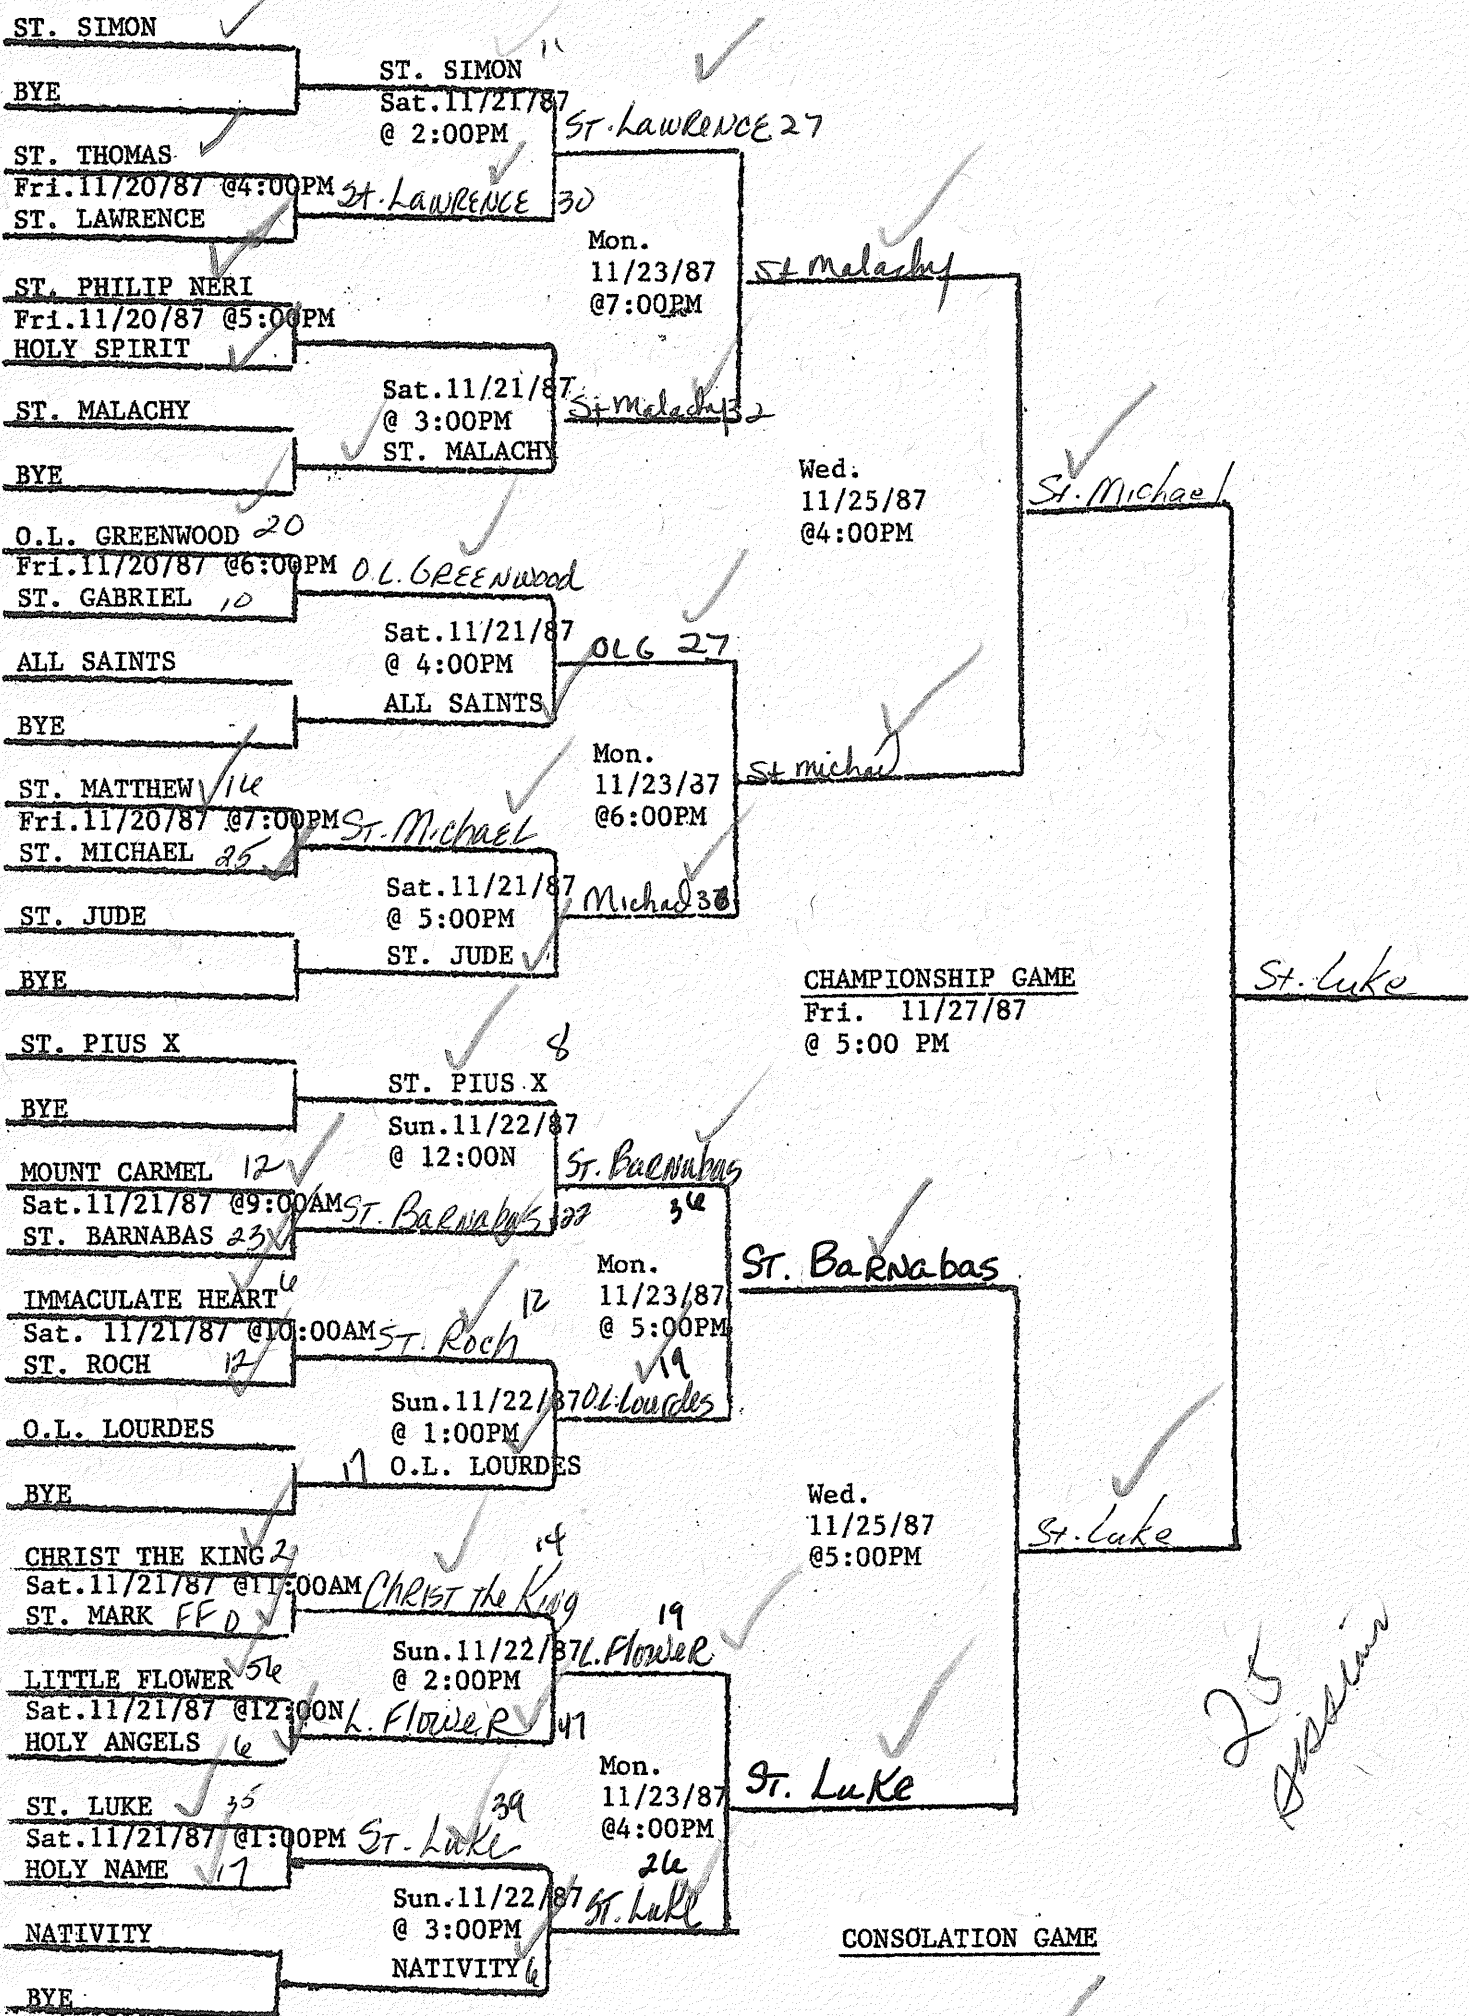

Master
25

143

1987 CYO ST. MATTHEW CADET "A" GIRLS' POSTSEASON BASKETBALL TOURNAMENT

SPECIAL NOTES

1. All games will be played at the St. Matthew gymnasium, 4100 East 56th Street.
2. All teams should report to the St. Matthew gymnasium at least 20 minutes prior to the start of your game so that line-ups may be exchanged and marked in the scorebook.

Fri. 11/27/87 @ 4:00 PM