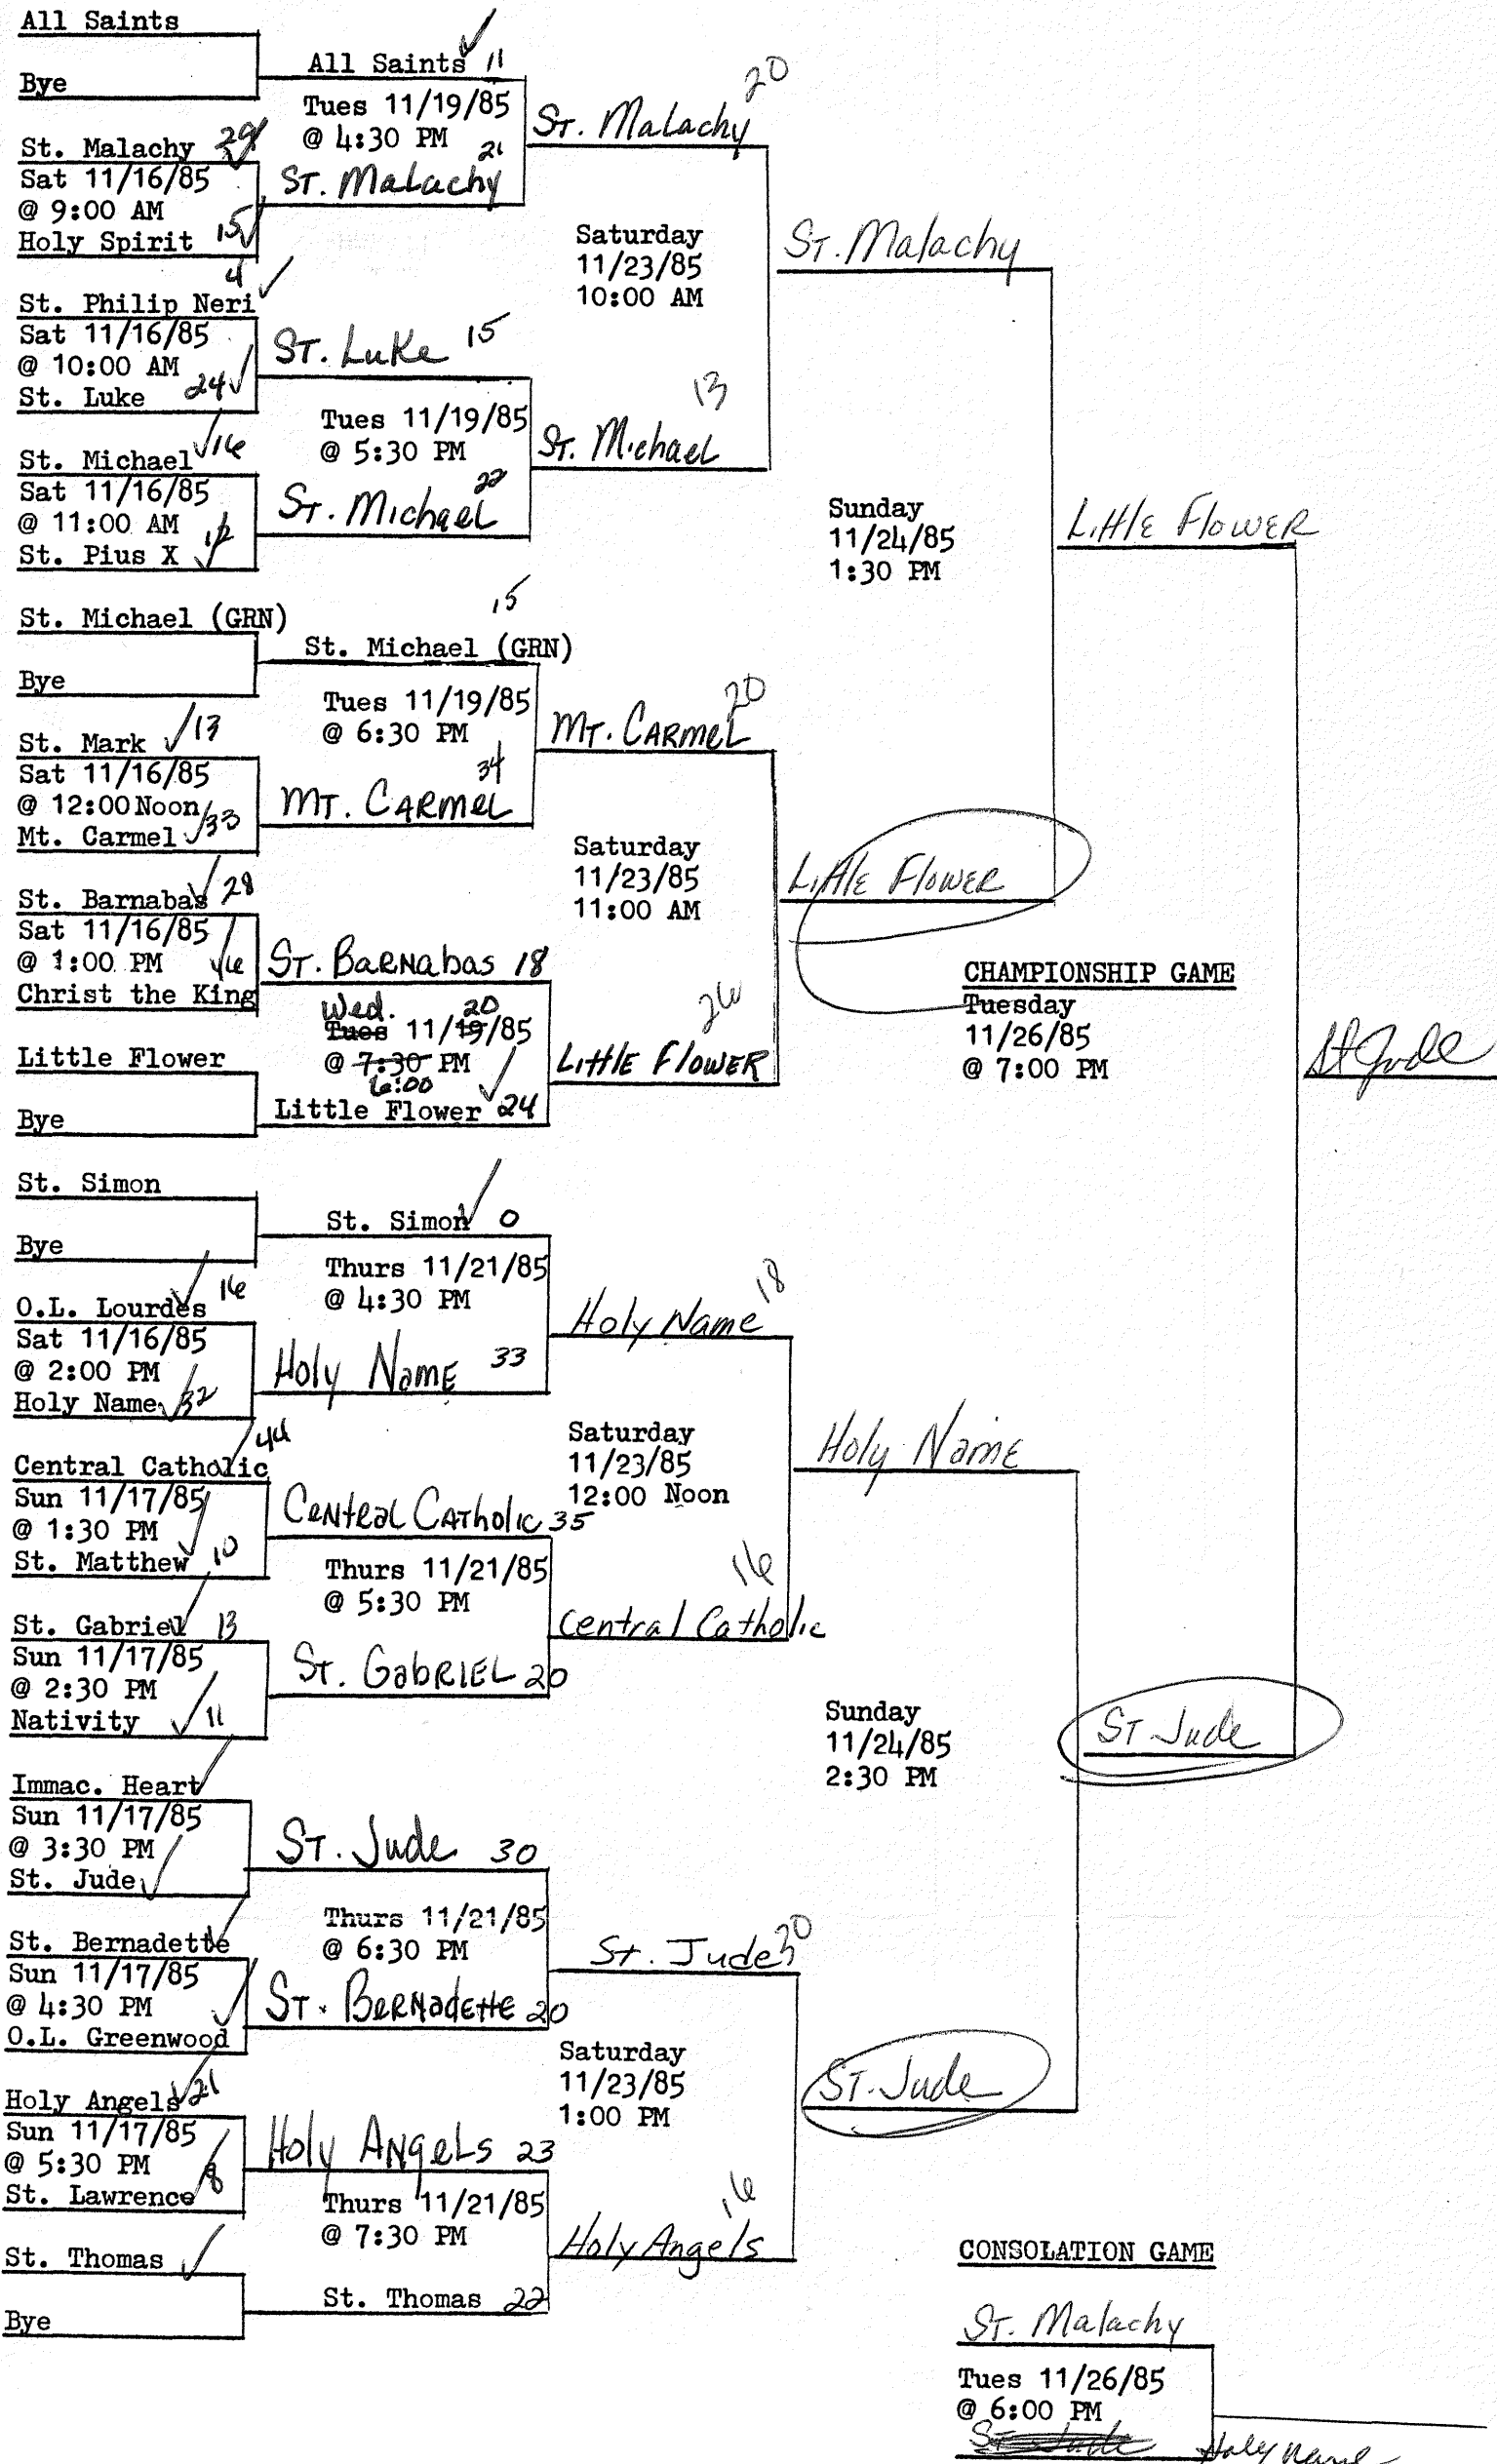

1985 CYO Cadet "A" Girls' Post Season Basketball Tournament

Master

*All Games Will Be Played At The CYO Youth Center, 580 East Stevens Street