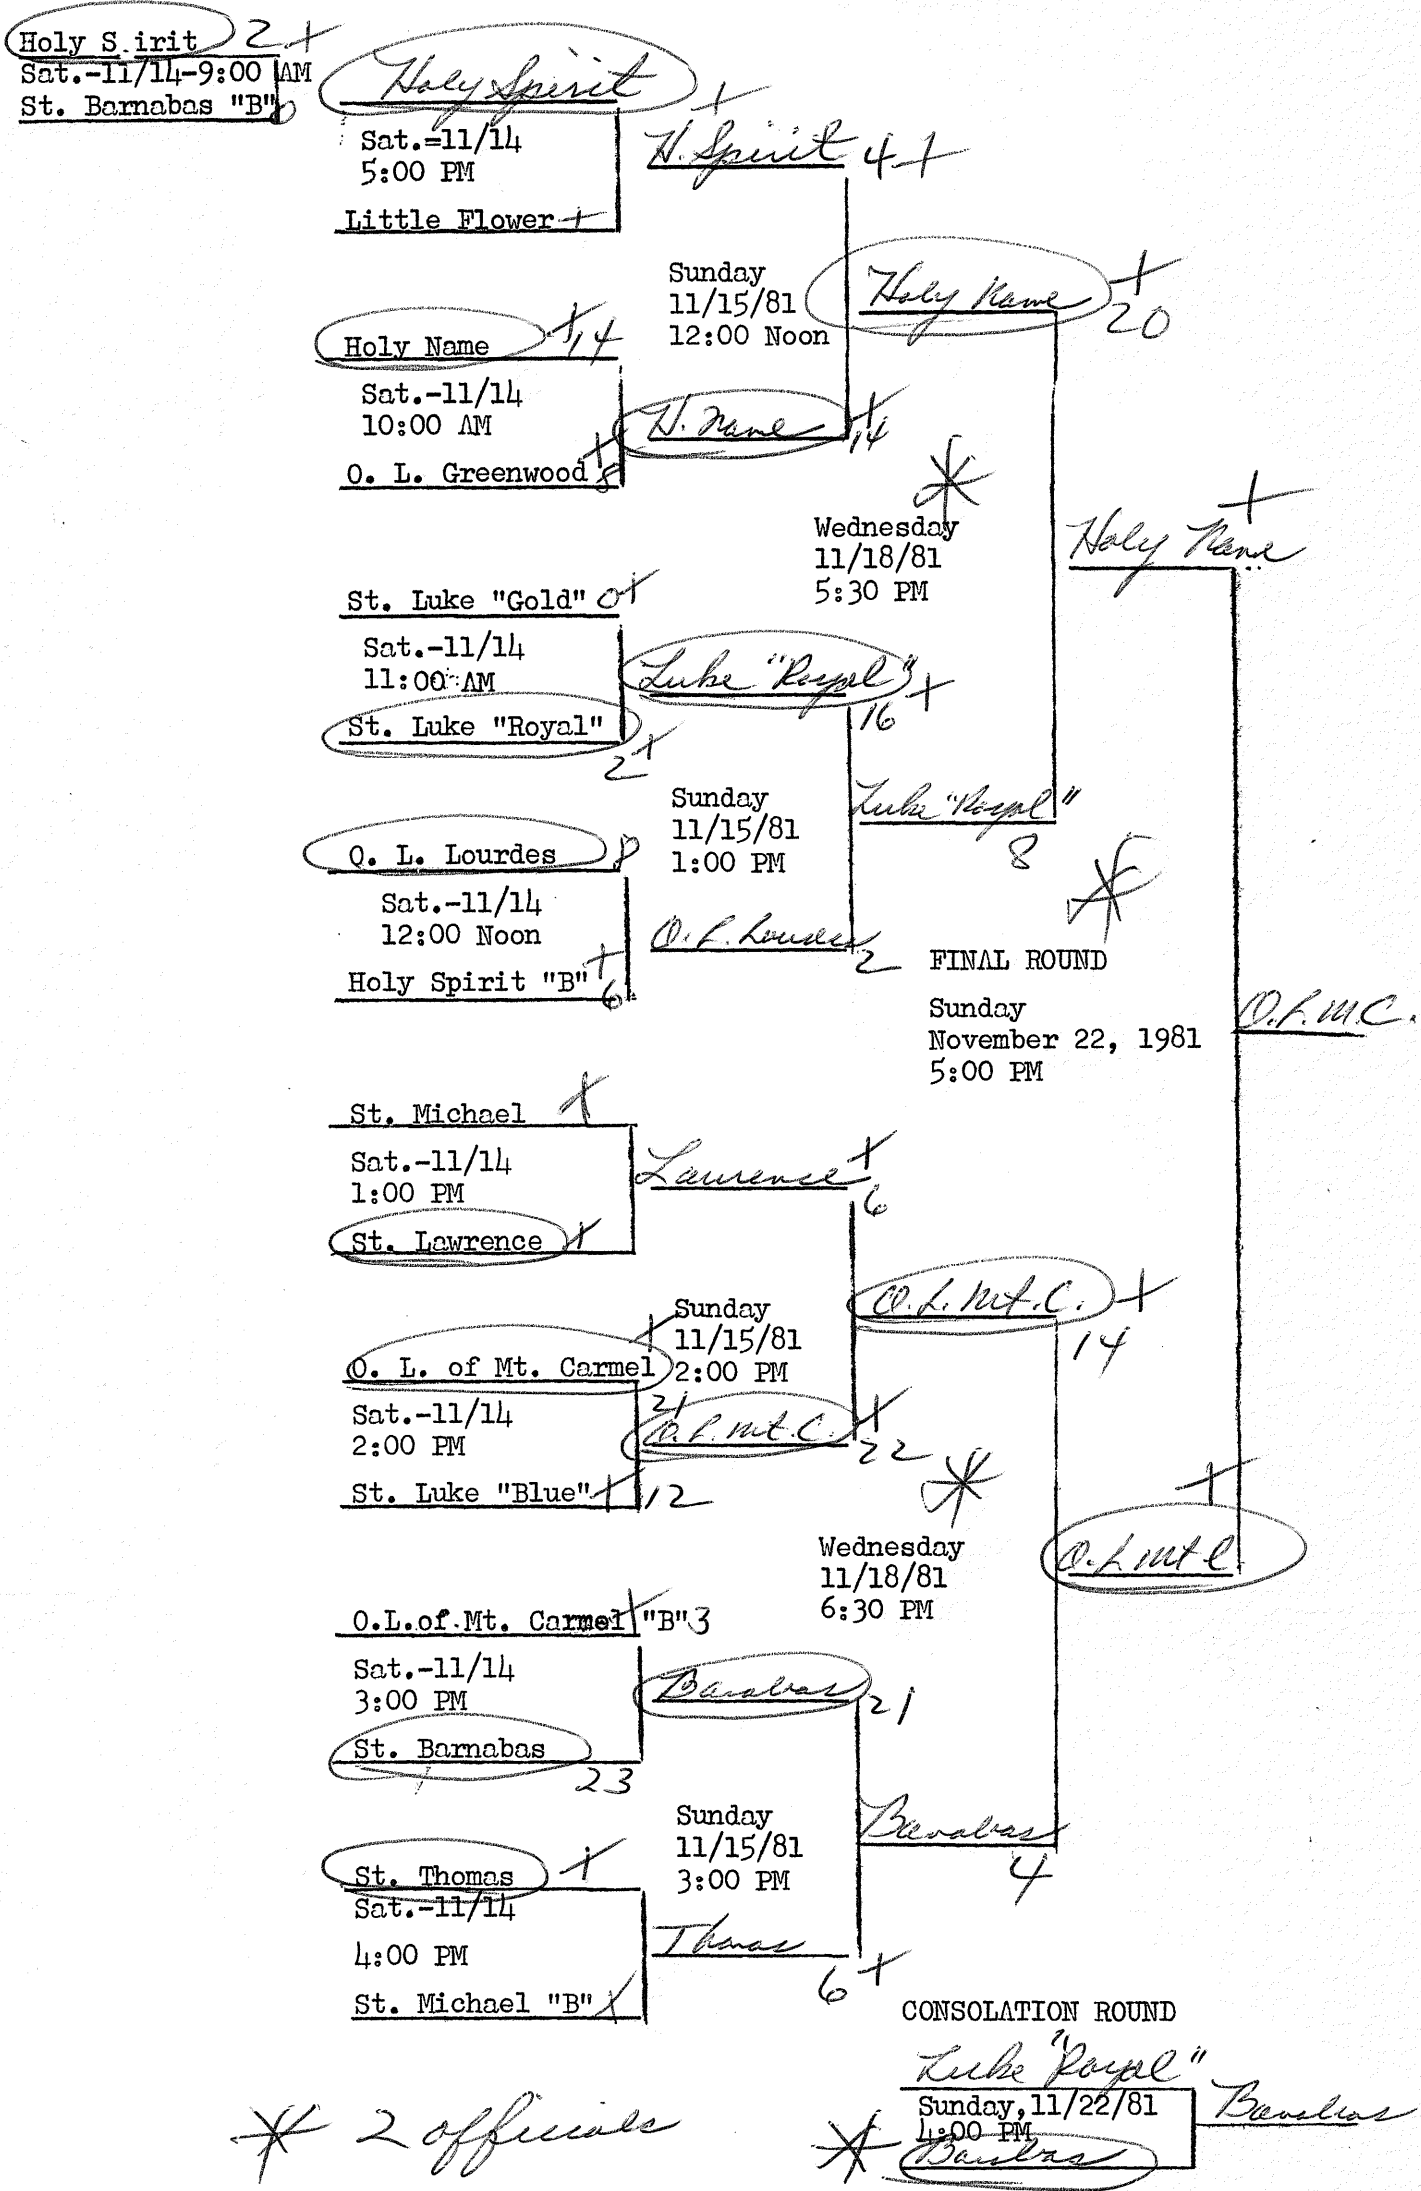

POST-SEASON CADET "B" GIRLS BASKETBALL TOURNAMENT

ALL GAMES WILL PLAYED AT THE HOLY SPIRIT GYMNASIUM, 7241 E. 10TH STREET.

56 GIRLS' POST-SEASON BASKETBALL TOURNAMENT

ALL GAMES WILL BE PLAYED AT THE LATIN SCHOOL GYMNASIUM, 580 E. STEVENS STREET.