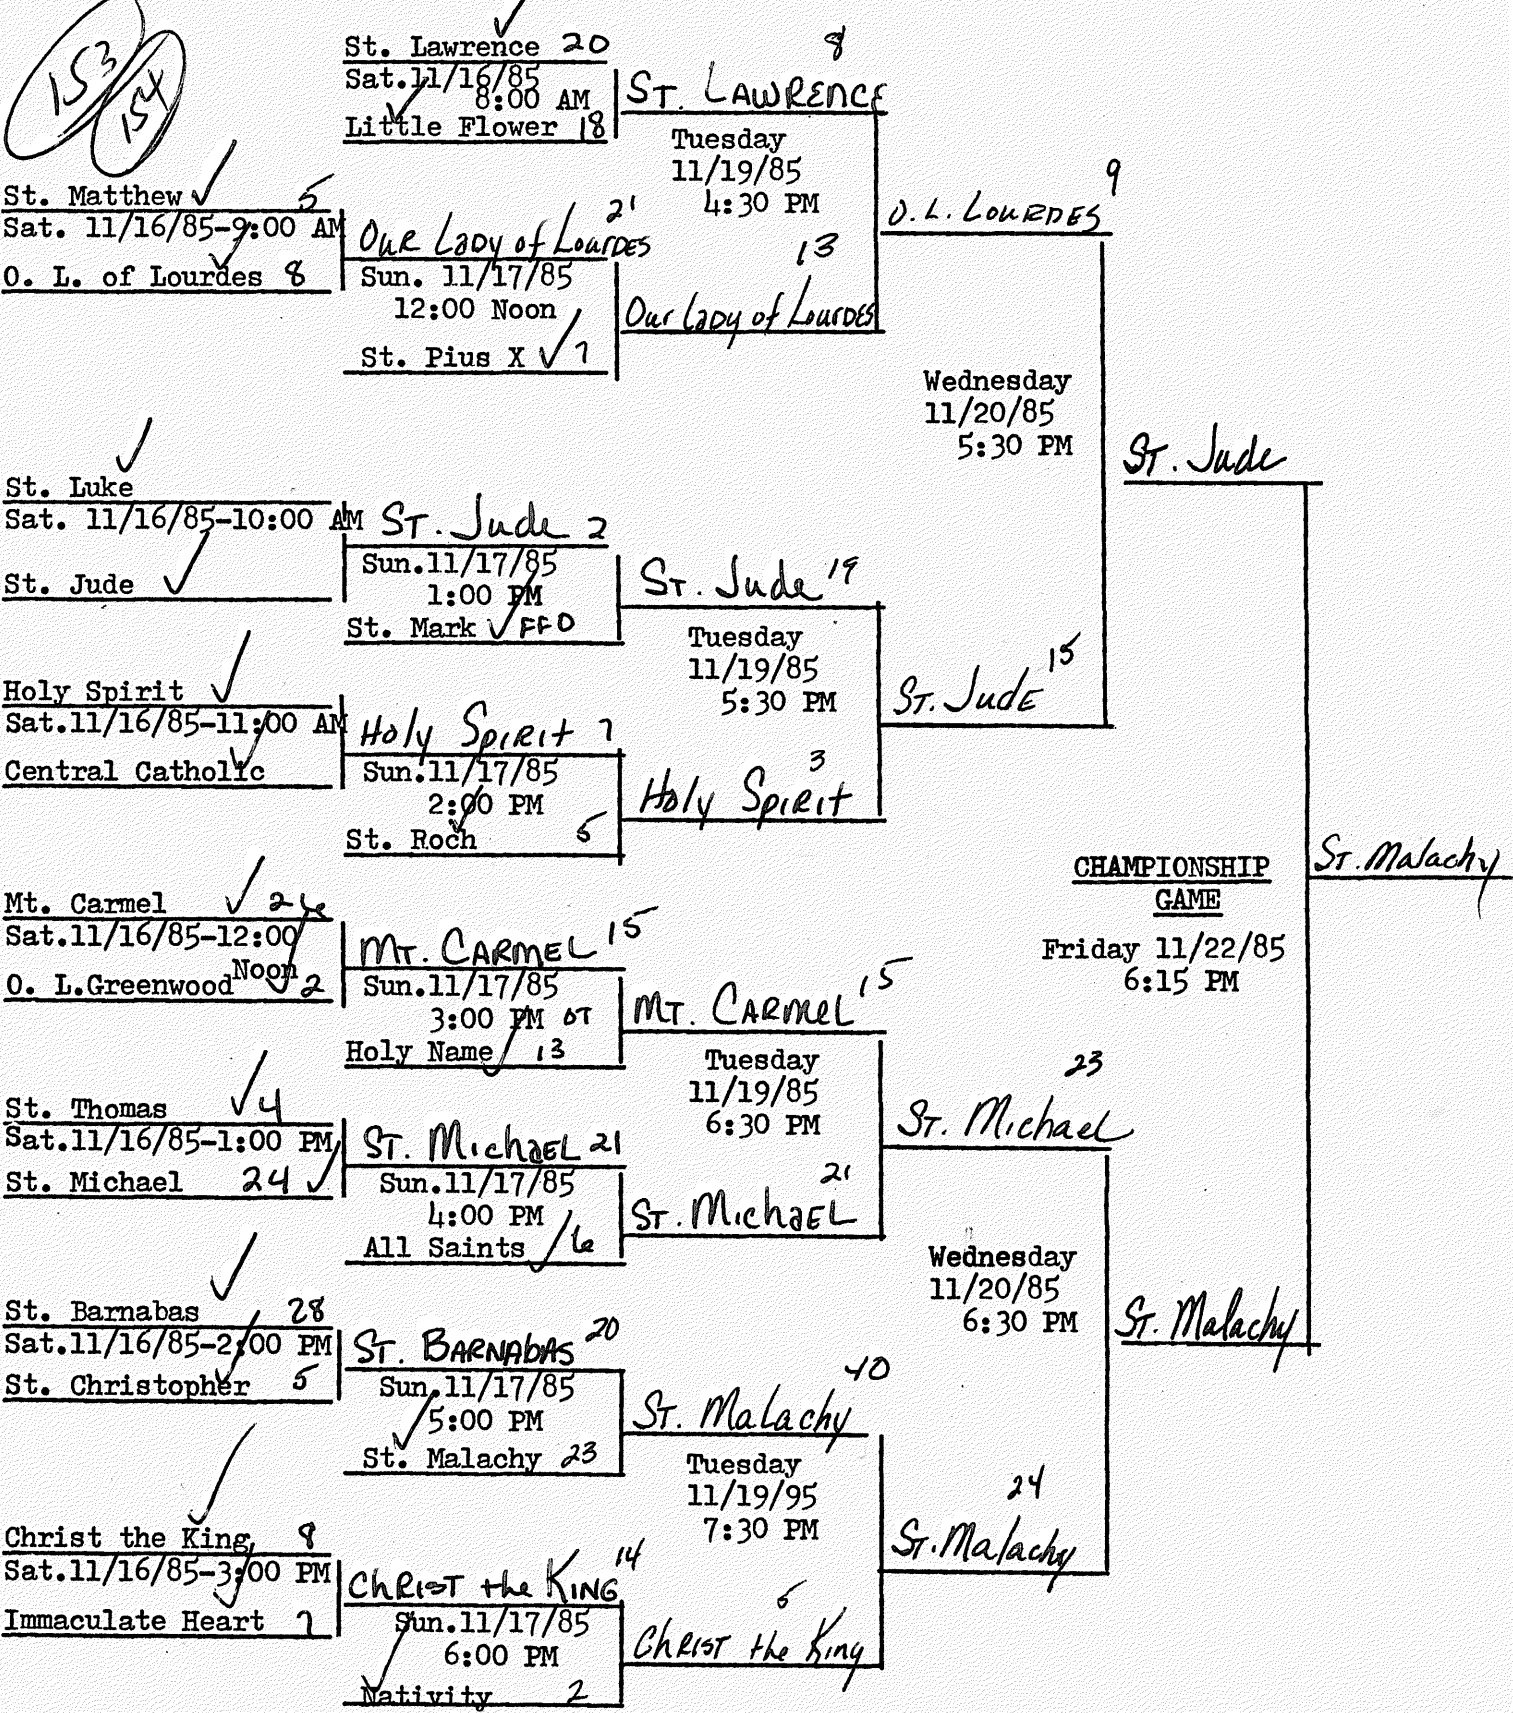

1985 CYO 56 "A" Girls' Post Season Basketball Tournament

Master

*All Games will be played at the Little Flower Gymnasium, 13th and Bosart Streets

*As during the regular season, one official will be used at the 56 level for all games until the Semi-Final and Final Round.