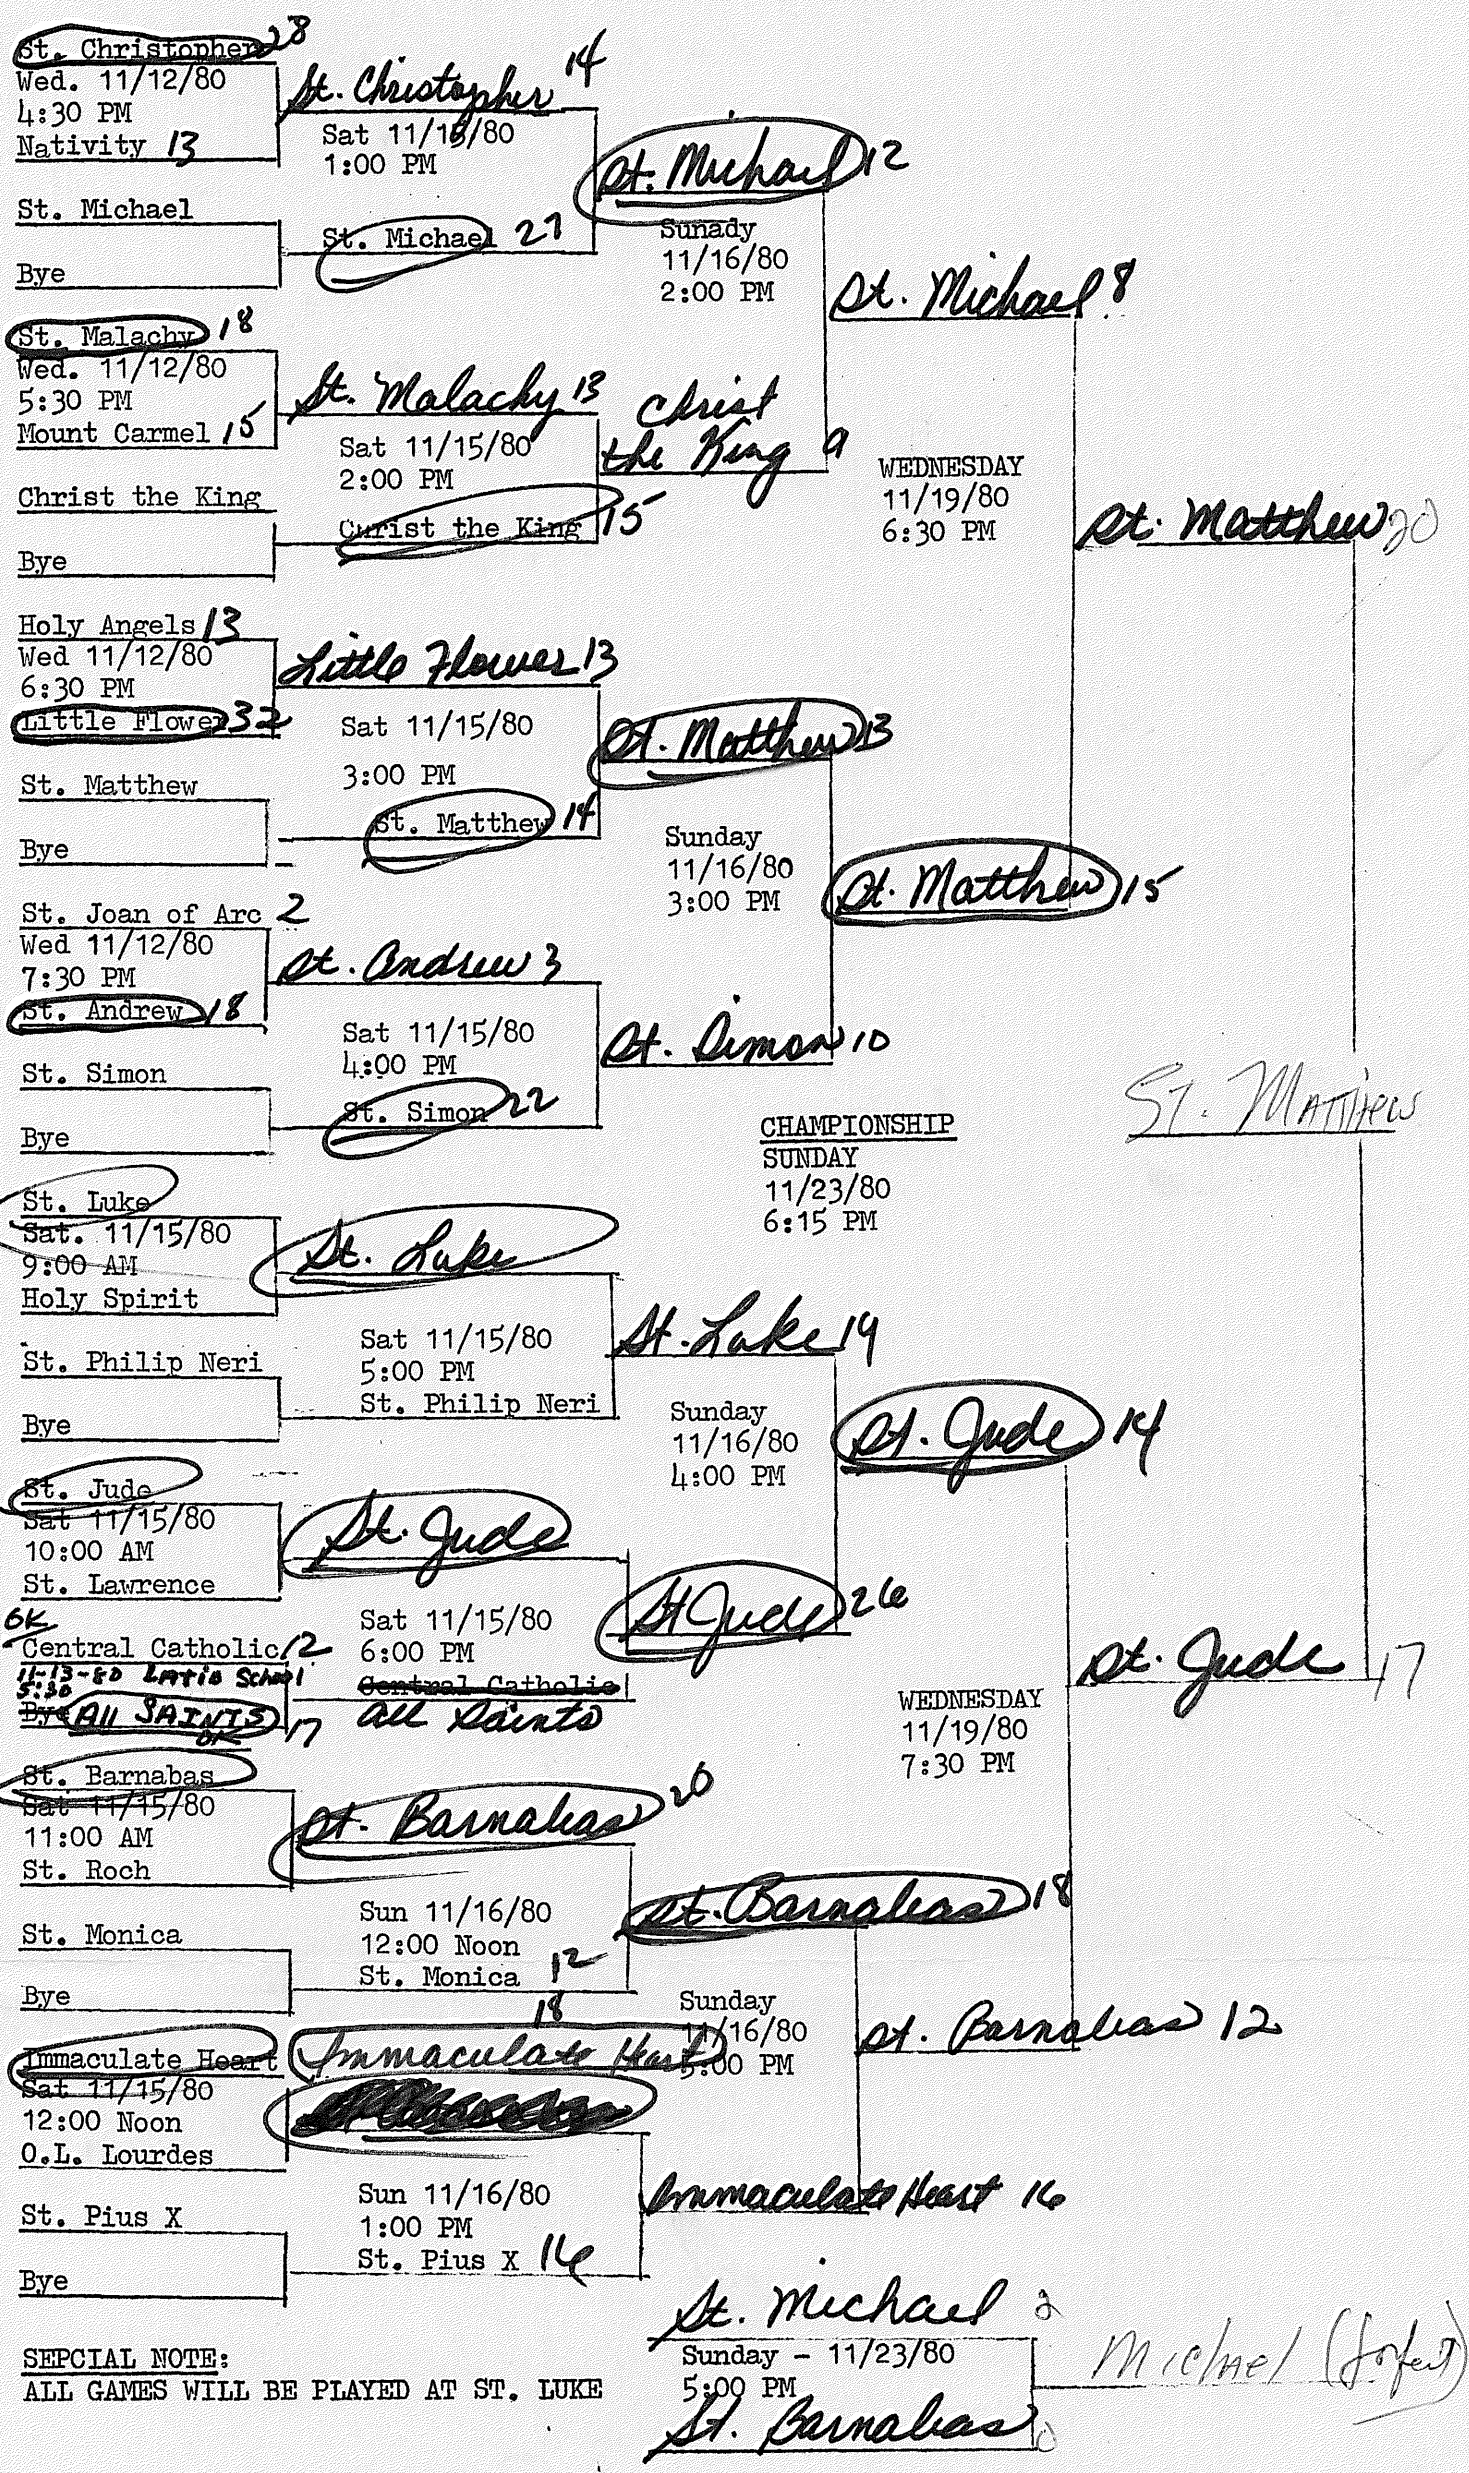

ALL GAMES WILL BE PLAYED AT ST. ANDREW

POST-SEASON CADET "A" GIRLS' BASKETBALL TOURNAMENT

SPECIAL NOTE: ALL GAMES WILL BE PLAYED AT ST. LUKE

POST-SEASON CADET "A" GIRLS' BASKETBALL TOURNAMENT

Mike >
MTR >
Bern >
Jase >